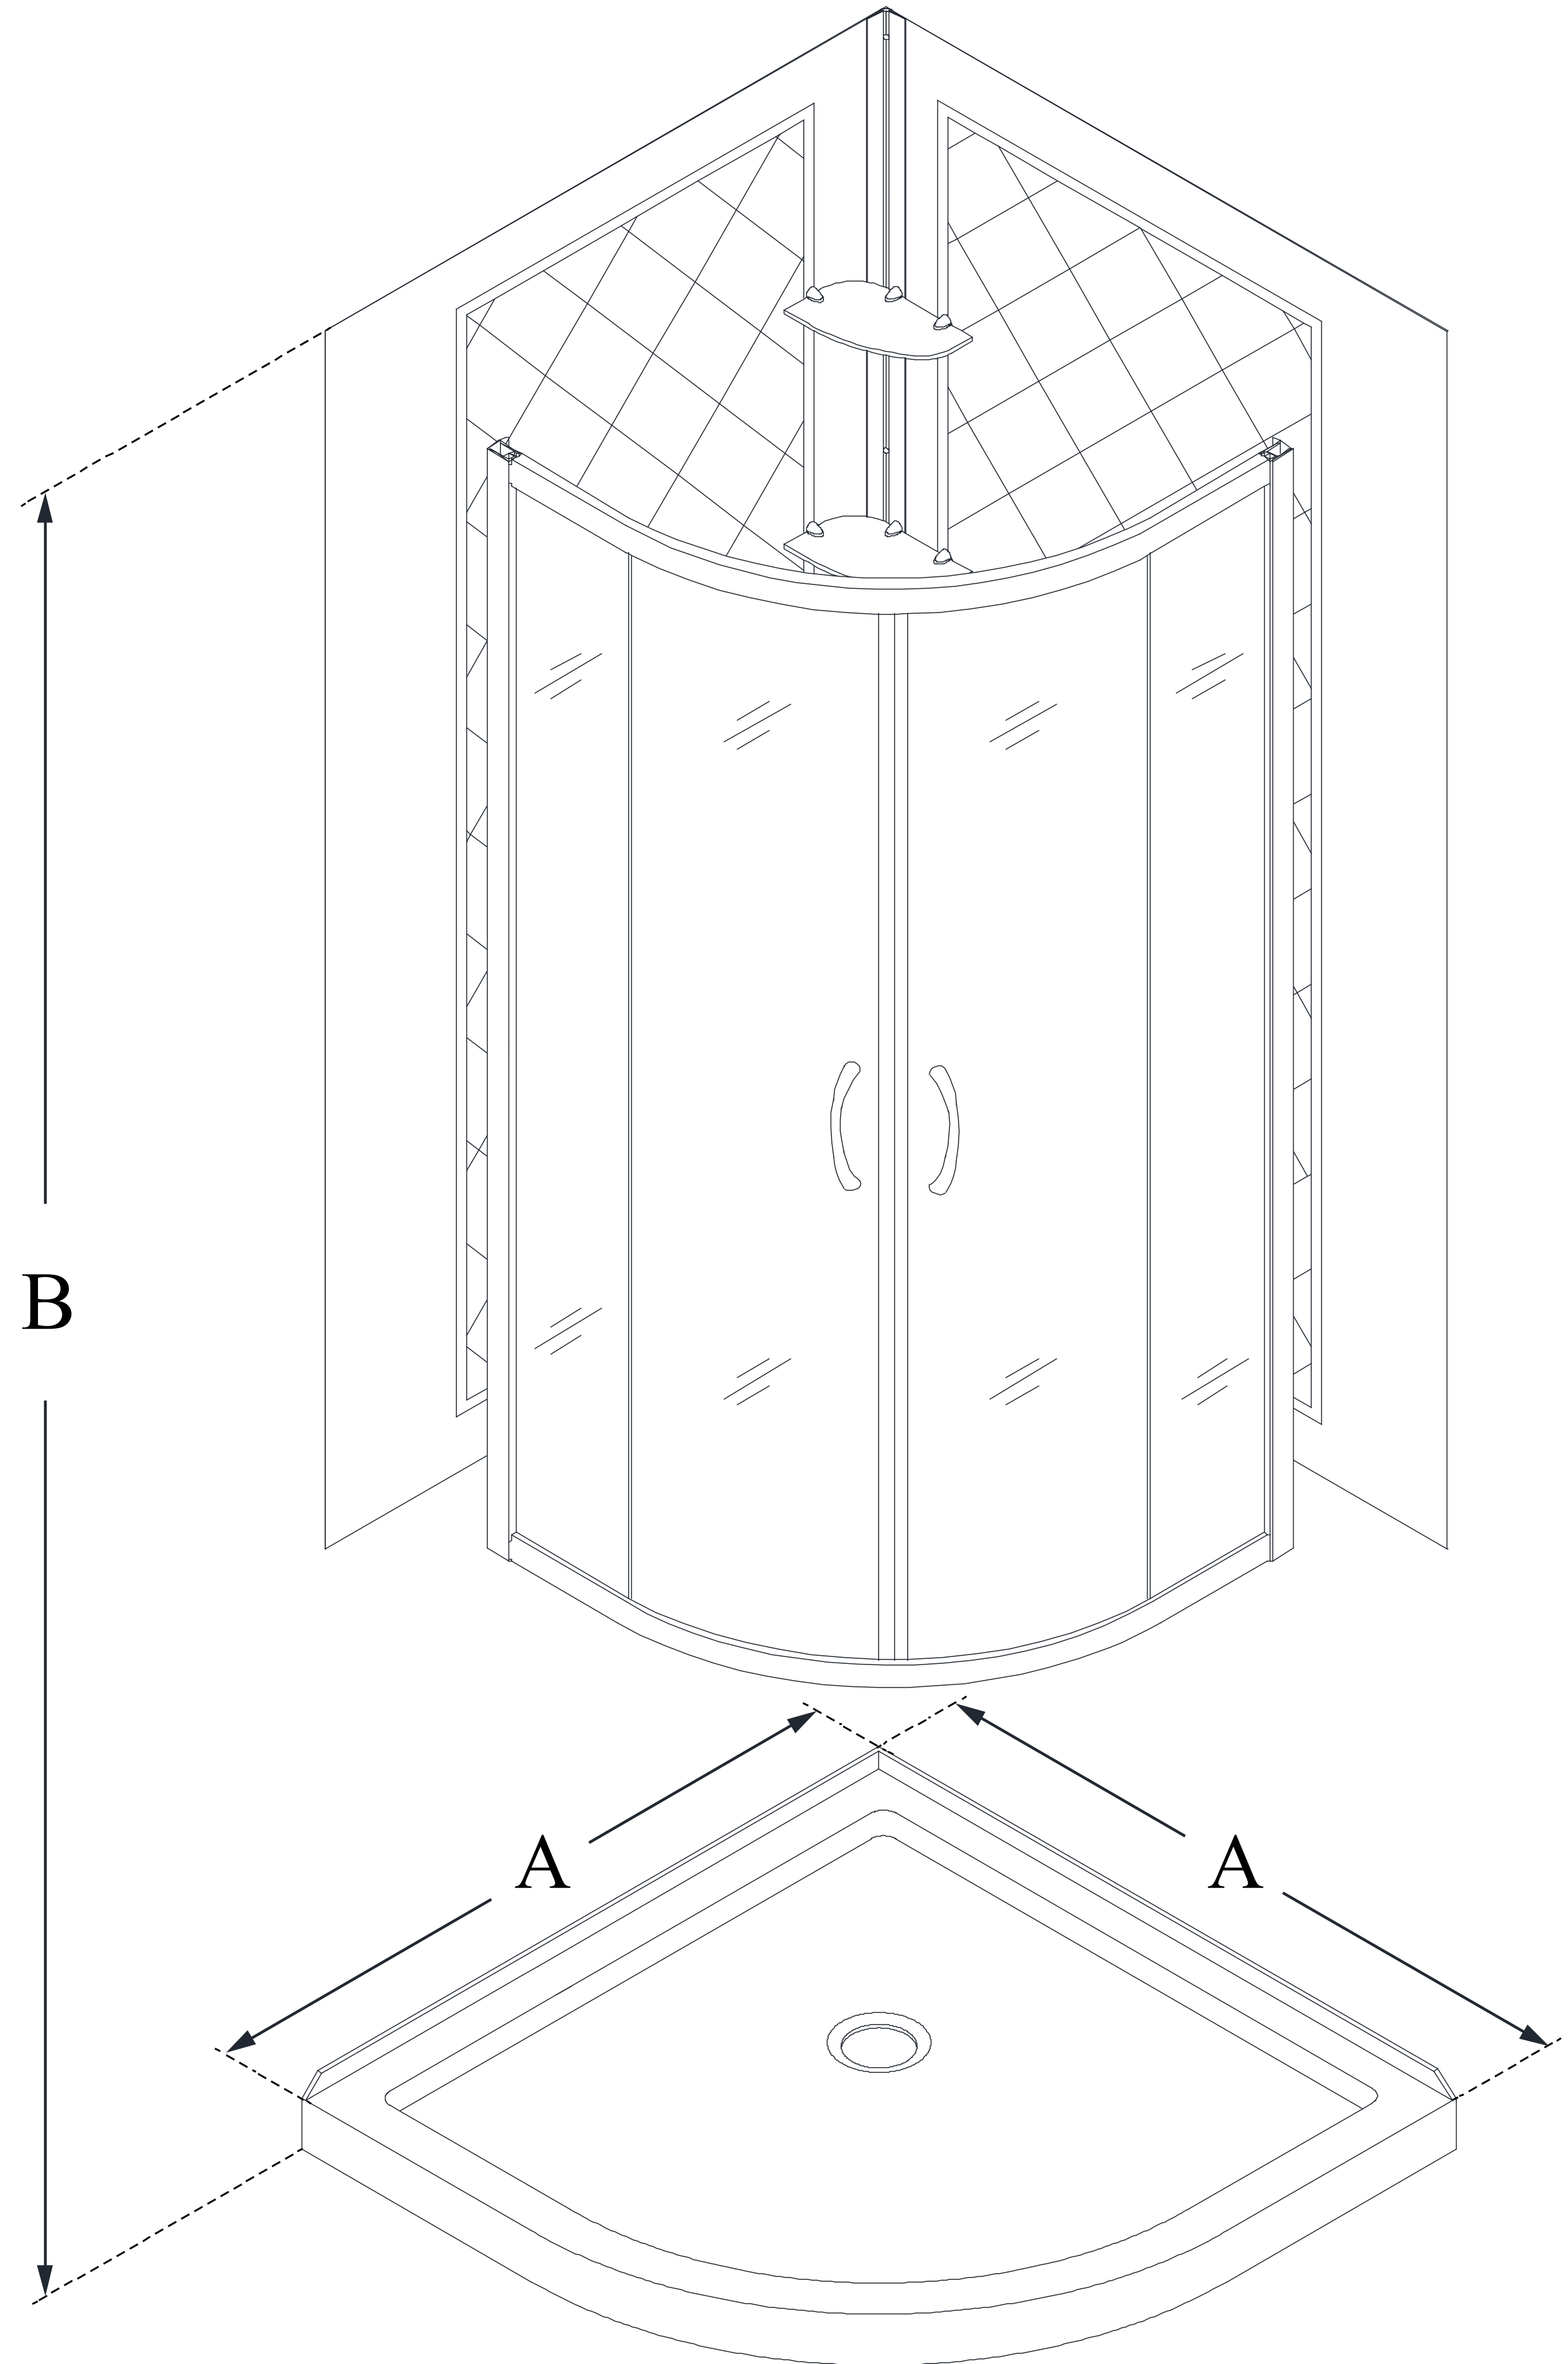

DL-6152

PRIME

DreamLine Prime 33 in. D x 33 in. W x 76 3/4 in. H Clear Sliding Shower Enclosure with White Acrylic Base and Backwall

KIT CONTENTS:

- SHOWER ENCLOSURE
- SHOWER BASE
- QWALL BACKWALLS

CONFIGURATION DIMENSIONS:

A: 33"
KIT WIDTH

B: 76 3/4"
KIT HEIGHT

G: 33"
KIT DEPTH

AVAILABLE DRAIN LOCATIONS:

- CORNER

For precise drain location, please refer to the included base technical drawing

DreamLine reserves the right to update or modify the hardware or materials pictured without prior notice for the purpose of product improvement and customer satisfaction.