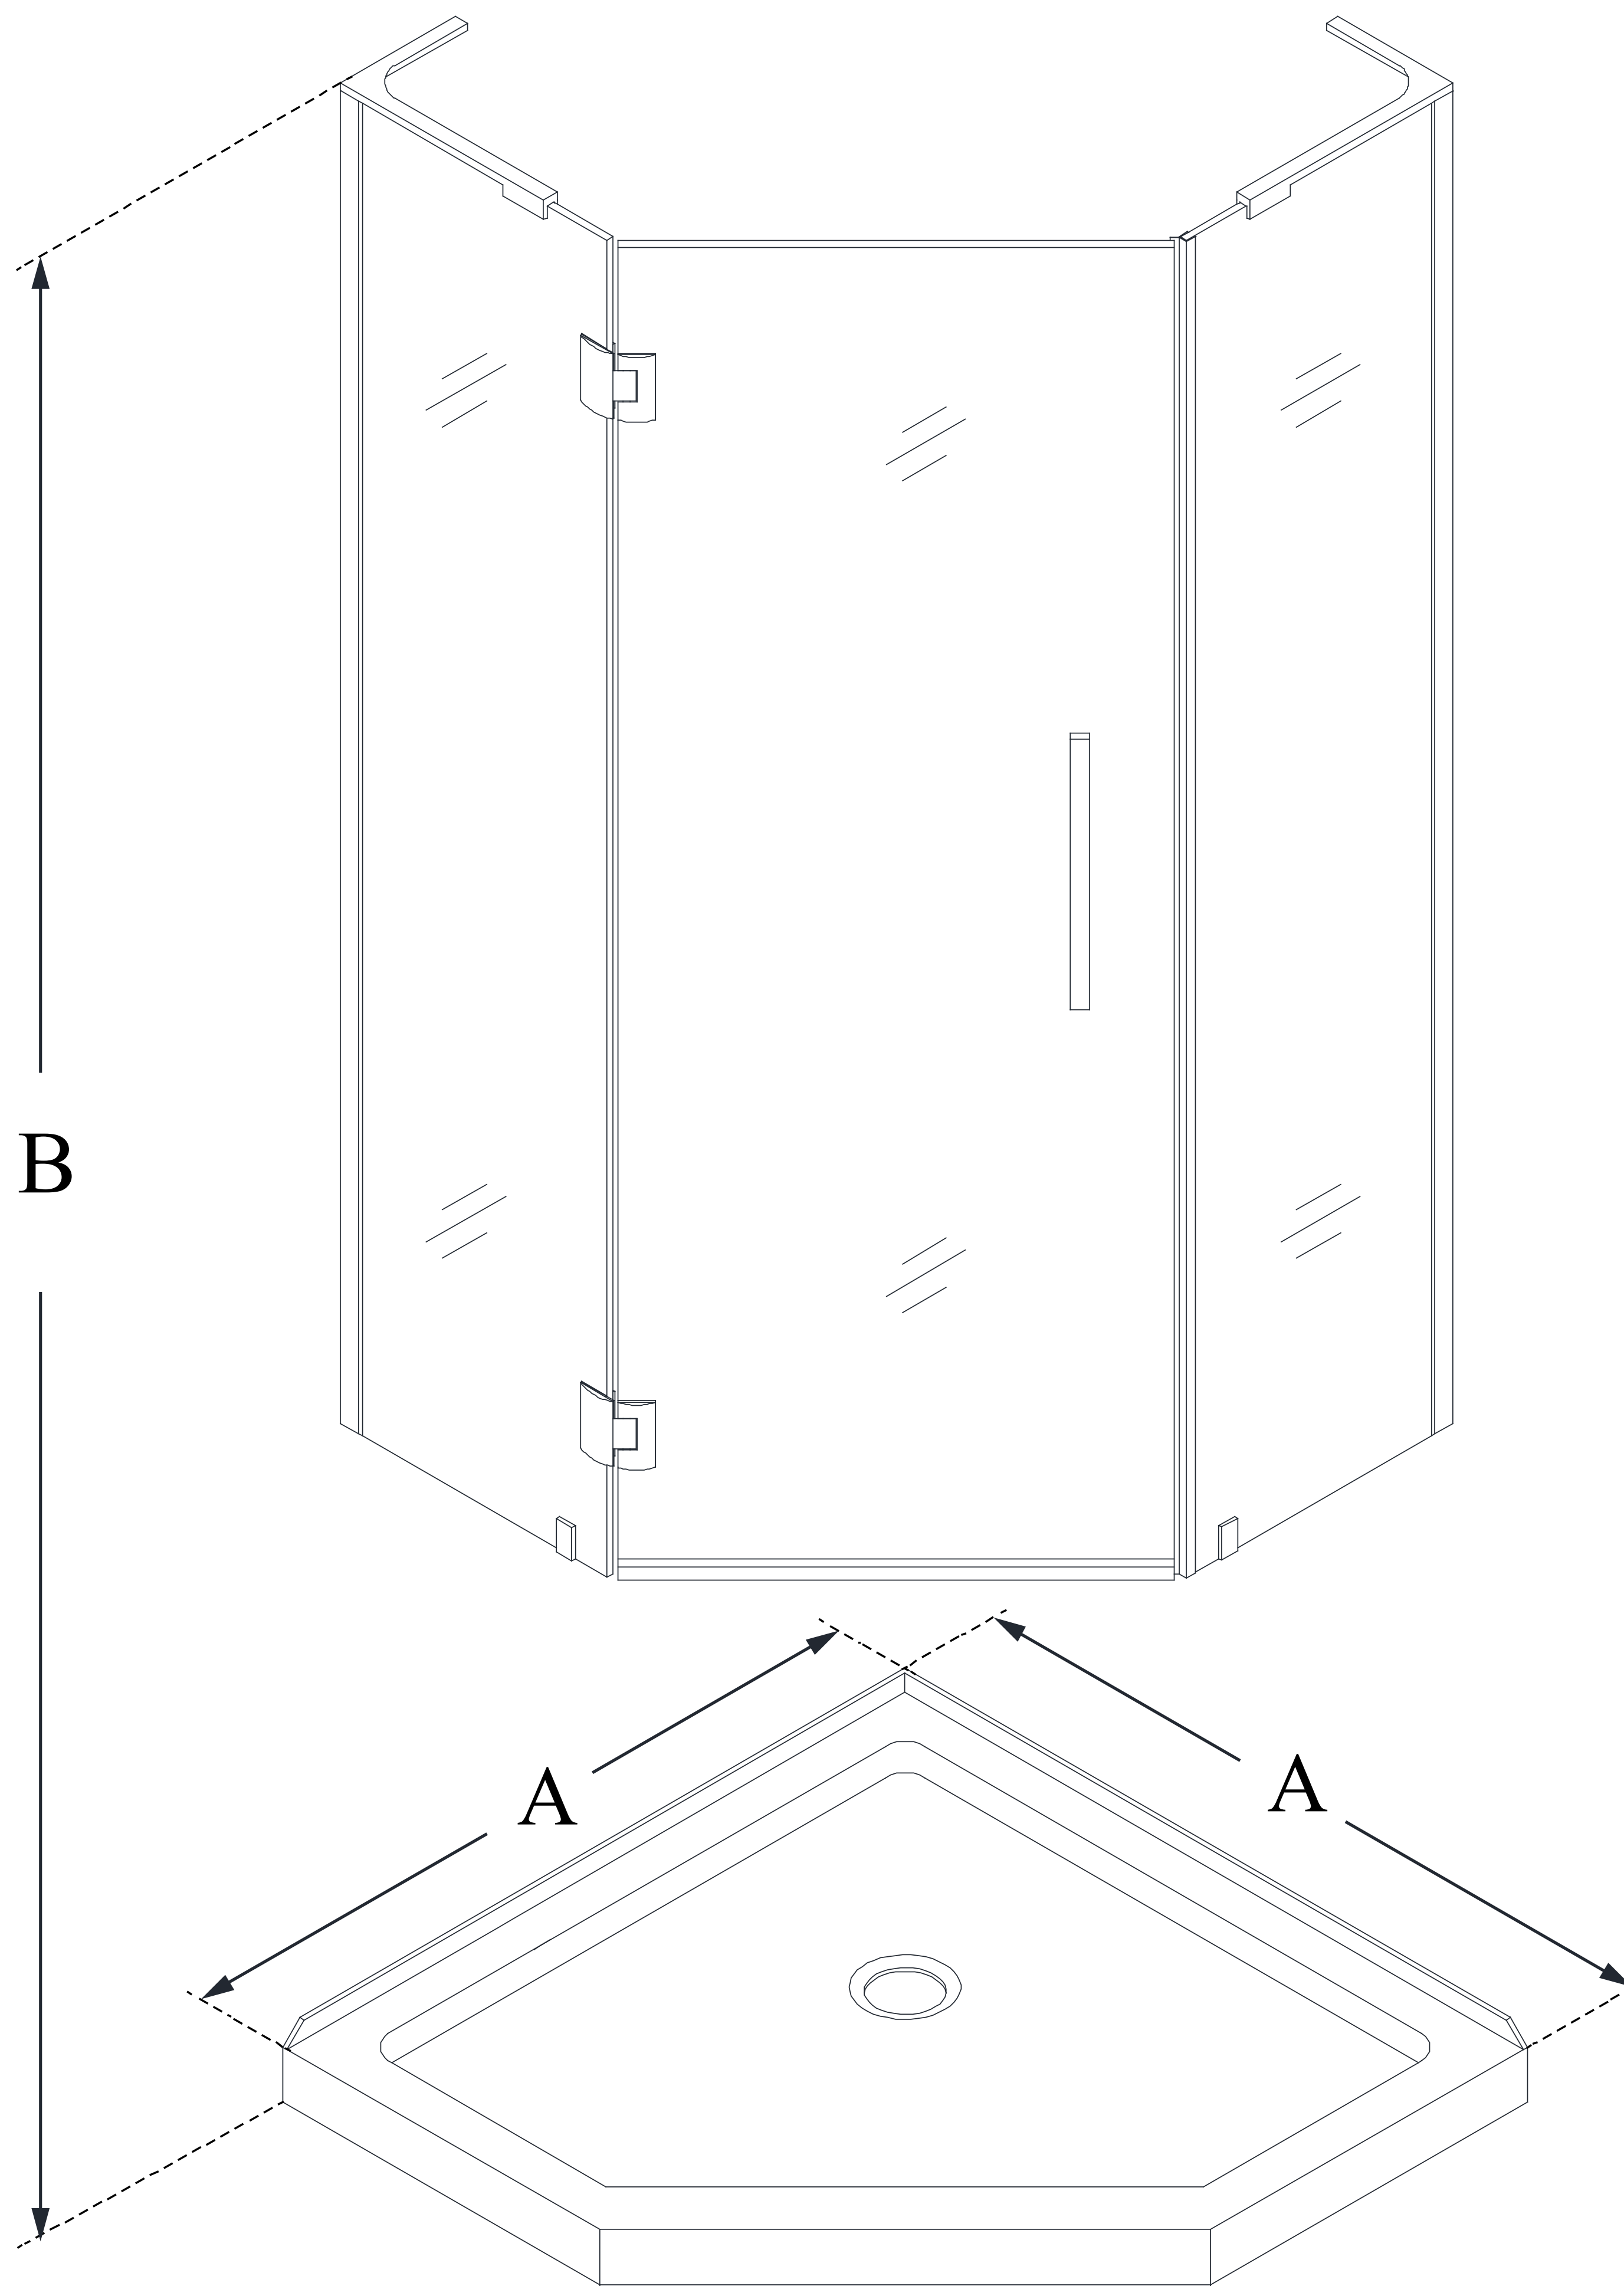

DL-6062

PRISM PLUS

DreamLine Prism Plus 40 in. x 40 in. x 74 3/4 in. Frameless Hinged Shower Enclosure and SlimLine Shower Base Kit

KIT CONTENTS:

- SHOWER ENCLOSURE
- SHOWER BASE

CONFIGURATION DIMENSIONS:

A: 40"
KIT WIDTH

B: 74 3/4"
KIT HEIGHT

G: 40"
KIT DEPTH

AVAILABLE DRAIN LOCATIONS:

- CORNER

For precise drain location, please refer to the included base technical drawing

DreamLine reserves the right to update or modify the hardware or materials pictured without prior notice for the purpose of product improvement and customer satisfaction.