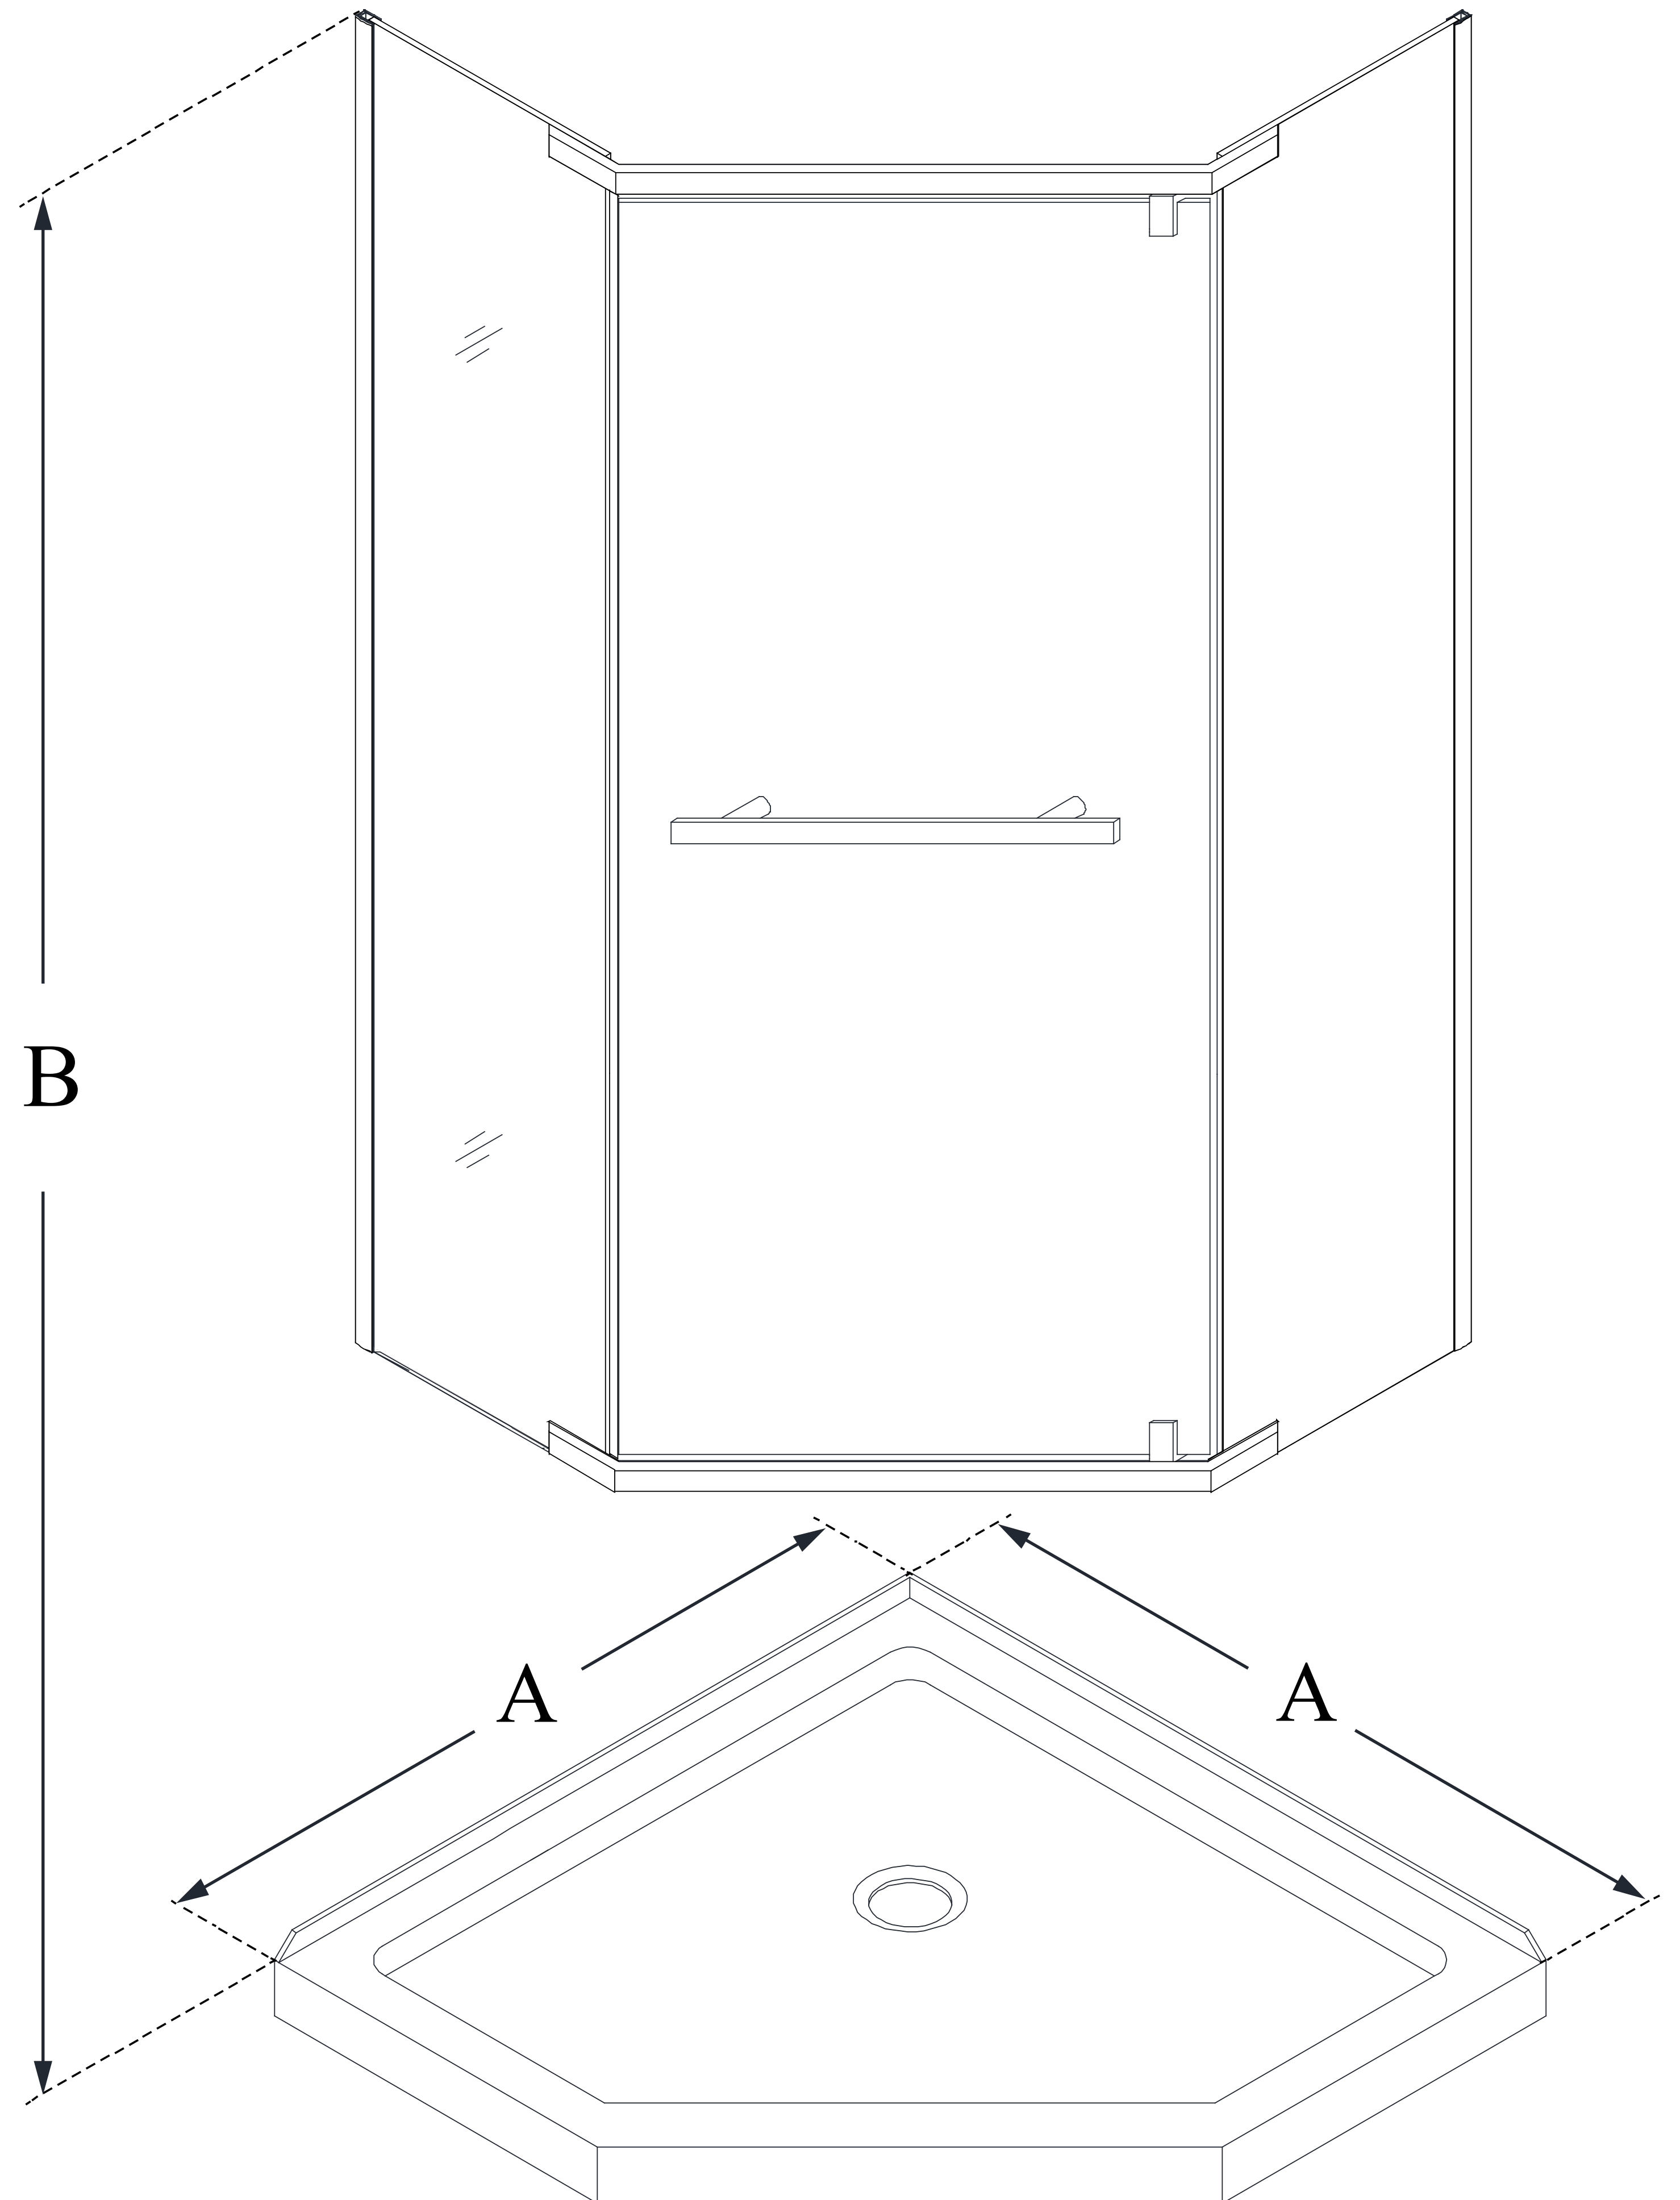

DL-6033

PRISM

DreamLine Prism 42 in. x 42 in.
x 74 3/4 in. H Frameless Pivot
Shower Enclosure and SlimLine
Shower Base Kit

KIT CONTENTS:

- SHOWER ENCLOSURE
- SHOWER BASE

CONFIGURATION DIMENSIONS:

A: 42"
KIT WIDTH

B: 74 3/4"
KIT HEIGHT

G: 42"
KIT DEPTH

AVAILABLE DRAIN LOCATIONS:
- CORNER

For precise drain location, please refer to the
included base technical drawing

DreamLine reserves the right to update or modify the hardware or materials pictured
without prior notice for the purpose of product improvement and customer satisfaction.