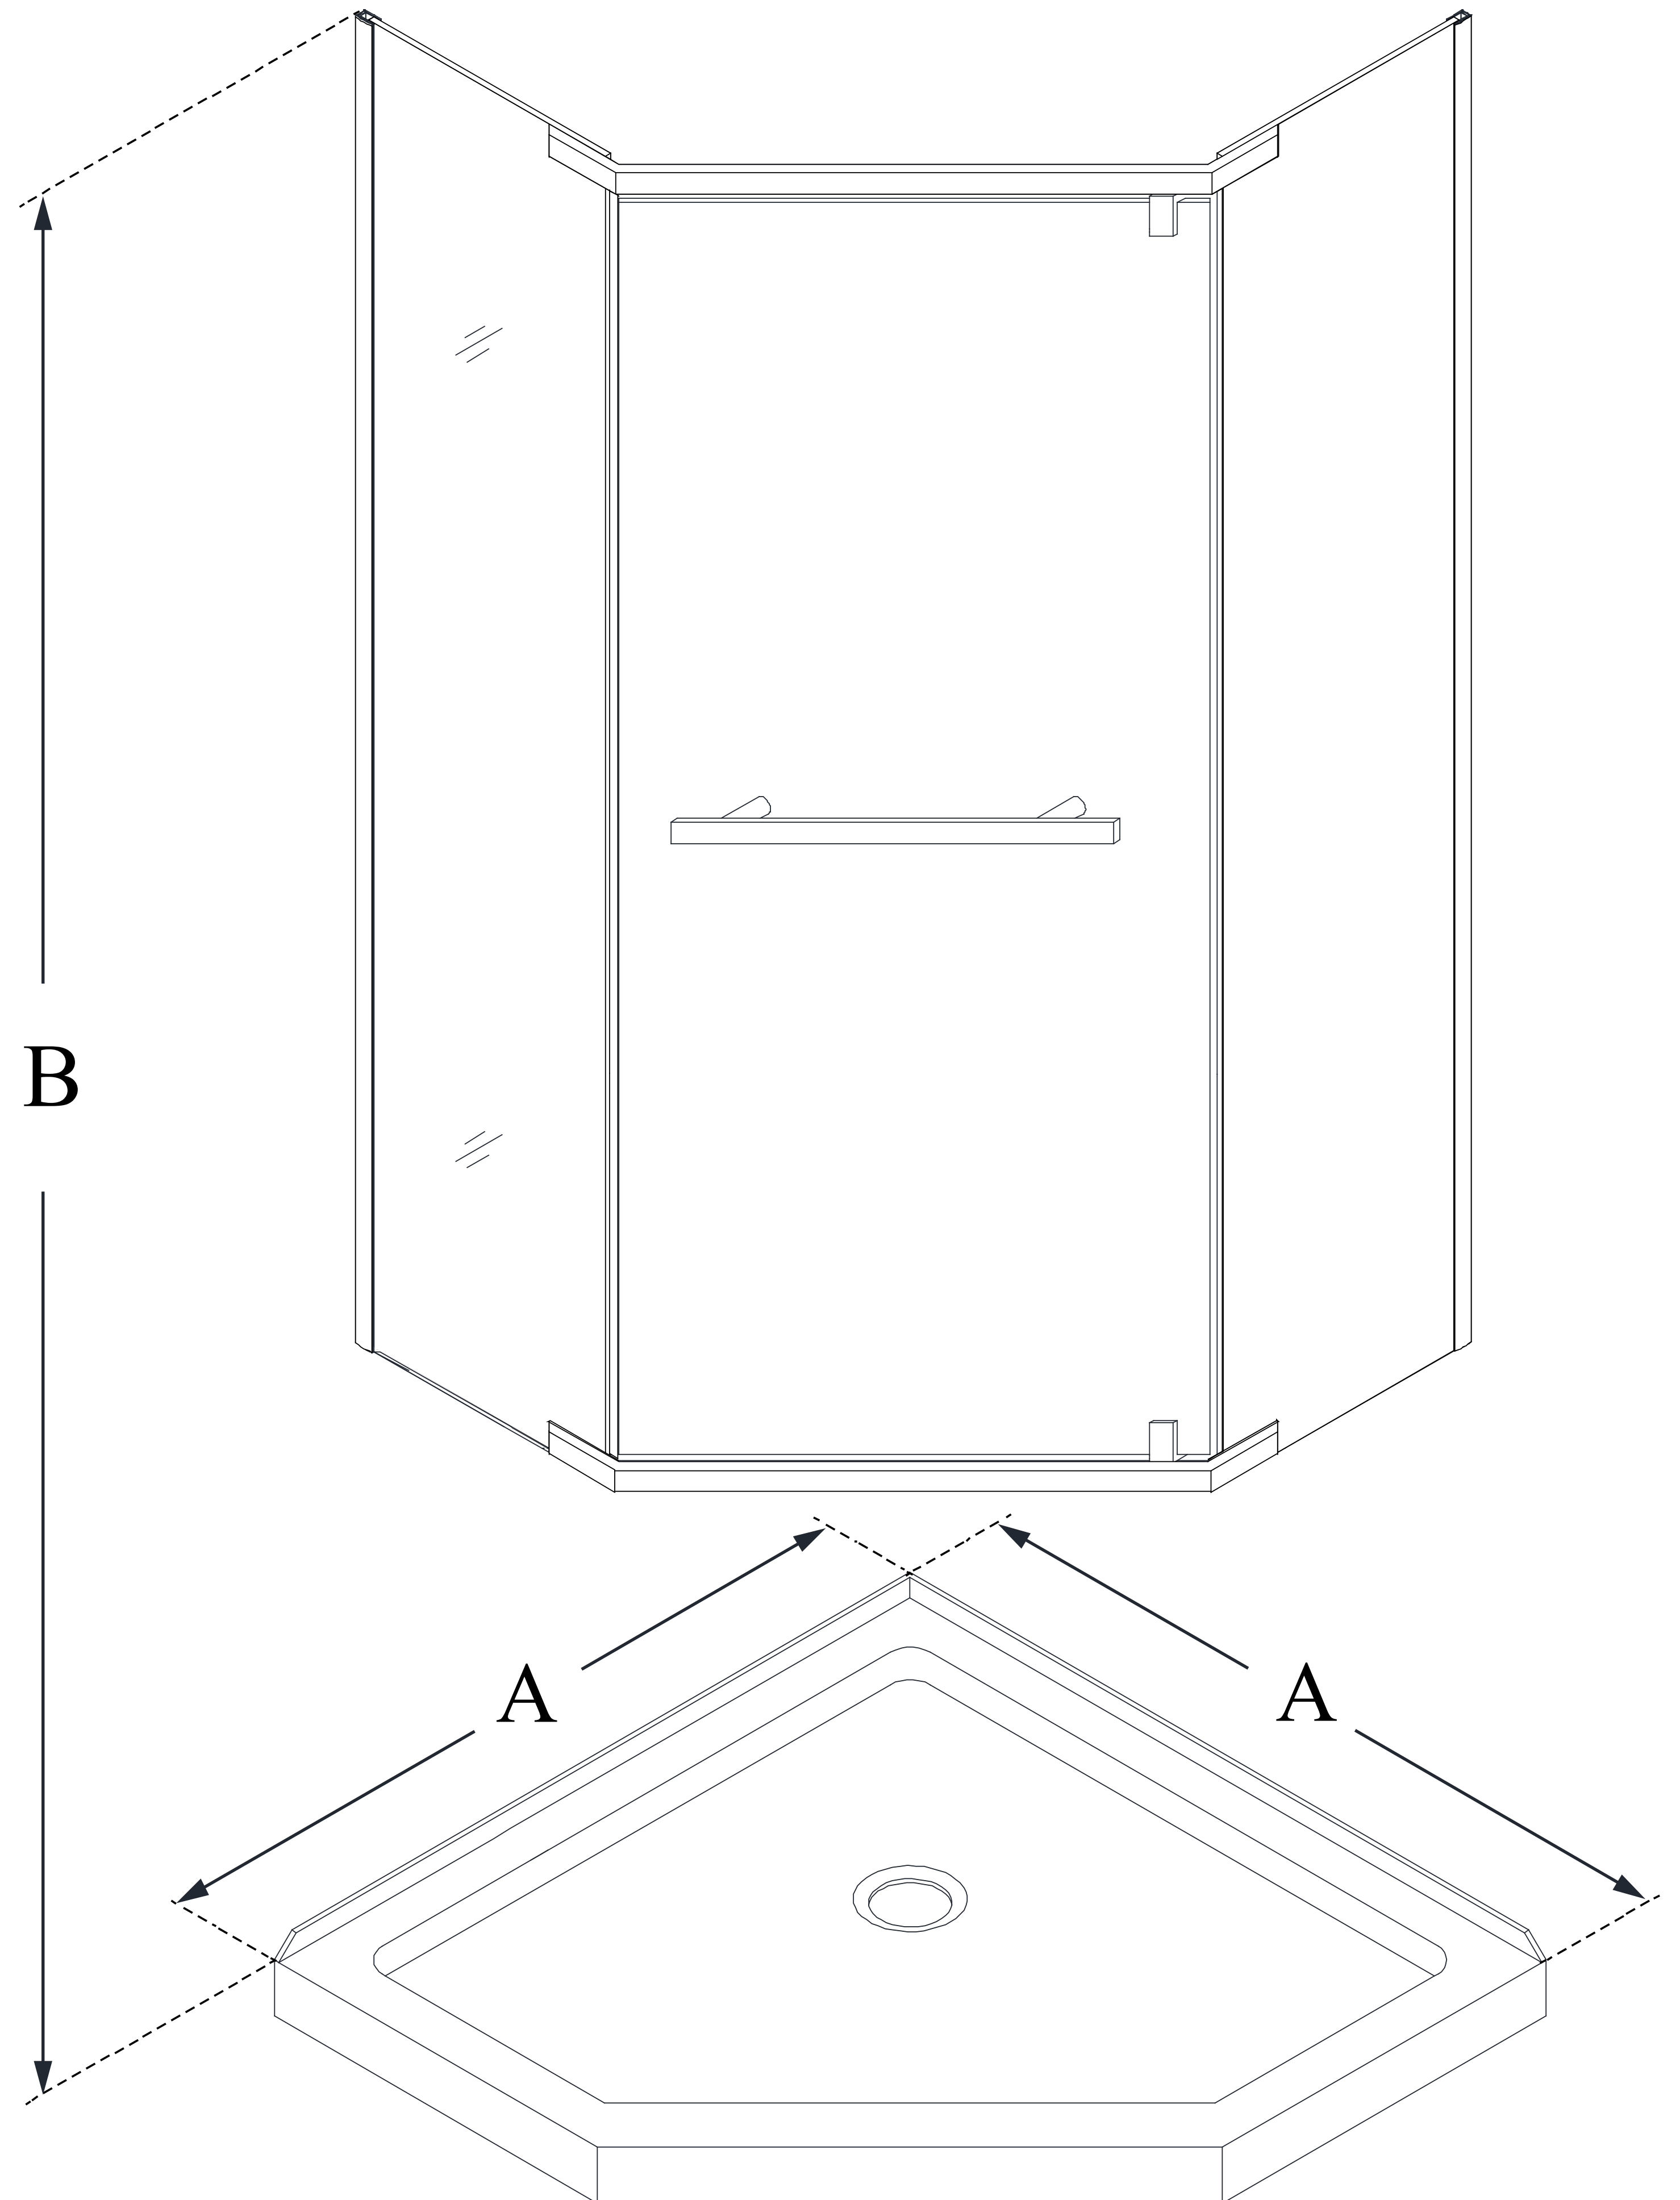

DL-6030

PRISM

DreamLine Prism 36 in. x 36 in.
x 74 3/4 in. H Frameless Pivot
Shower Enclosure and SlimLine
Shower Base Kit

KIT CONTENTS:

- SHOWER ENCLOSURE
- SHOWER BASE

CONFIGURATION DIMENSIONS:

A: 36"
KIT WIDTH

B: 74 3/4"
KIT HEIGHT

G: 36"
KIT DEPTH

AVAILABLE DRAIN LOCATIONS:
- CORNER

For precise drain location, please refer to the
included base technical drawing

DreamLine reserves the right to update or modify the hardware or materials pictured
without prior notice for the purpose of product improvement and customer satisfaction.