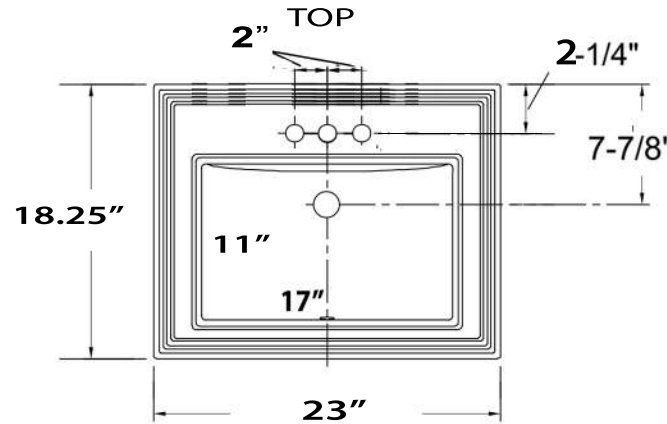

Great Point Collection

Premium Ceramic Vitreous China Drop-In Sink
4-Inch Spread Faucet Holes

MODEL:

DI-2418-R4

Overall Dimensions	Interior Basin	Overflow	Height, Depth	Drain Dimension
23" x 18.25"	17" x 11"	Yes	8.75", 5.25"	1.75" standard

FEATURES

- Vitreous china, self-rimming top mount sink
- Nominal Dimensions, actual may vary by up to .25"
- Glazed Enamel Finish
- Cut out template provided
- Drain Opening is Standard 1.75" - Drain not included
- Certifications ; ASME A112.19.2-3013, cUPC
- 4 Inch Spread Faucet holes (1.375" diameter each)
- Limited Lifetime Manufacturers Warranty