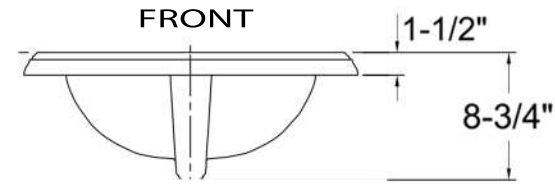

Great Point Collection

Premium Ceramic Vitreous China Drop-In Sink
4-Inch Spread Faucet Holes

MODEL:

DI-2418-R4

Overall Dimensions	Interior Basin	Overflow	Height, Depth	Drain Dimension
23" x 18.25"	17" x 11"	Yes	8.75", 5.25"	1.75" standard

FEATURES

- Vitreous china, self-rimming top mount sink
- Nominal Dimensions, actual may vary by up to .25"
- Glazed Enamel Finish
- Cut out template provided
- Drain Opening is Standard 1.75" - Drain not included
- Certifications ; ASME A112.19.2-3013, cUPC
- 4 Inch Spread Faucet holes (1.375" diameter each)
- Limited Lifetime Manufacturers Warranty