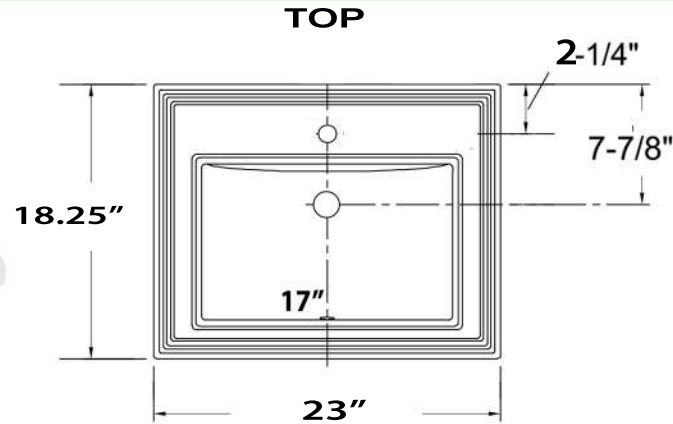

OVERALL DIMENSIONS	INTERIOR DIMENSIONS	EXTERIOR HEIGHT	INTERIOR DEPTH	DRAIN DIMENSION
23" x 18.25"	17" x 11"	8.75"	5.25"	1.75" Standard

FEATURES

- Vitreous china, self-rimming top mount sink
- Nominal Dimensions, actual may vary by up to .25"
- Glazed Enamel Finish
- Cut out template provided
- Drain Opening is Standard 1.75" - Drain not included
- Certifications ; ASME A112.19.2-3013, cUPC
- 1 Faucet hole (1.375" diameter)
- Limited Lifetime Manufacturers Warranty