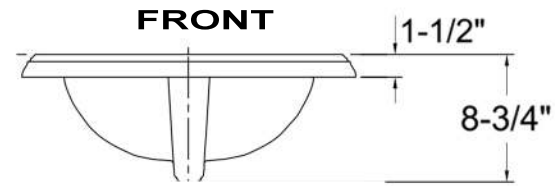

Great Point Collection

Premium Ceramic Vitreous China Sink
With Overflow

Nantucket

S I N K S

MODEL:

DI-2418-R1

www.NantucketSinksUSA.com

info@nantucketsinksusa.com

OVERALL DIMENSIONS	INTERIOR DIMENSIONS	EXTERIOR HEIGHT	INTERIOR DEPTH	DRAIN DIMENSION
23" x 18.25"	17" x 11"	8.75"	5.25"	1.75" Standard

FEATURES

- Vitreous china, self-rimming top mount sink
- Nominal Dimensions, actual may vary by up to .25"
- Glazed Enamel Finish
- Cut out template provided
- Drain Opening is Standard 1.75" - Drain not included
- Certifications ; ASME A112.19.2-3013, cUPC
- 1 Faucet hole (1.375" diameter)
- Limited Lifetime Manufacturers Warranty