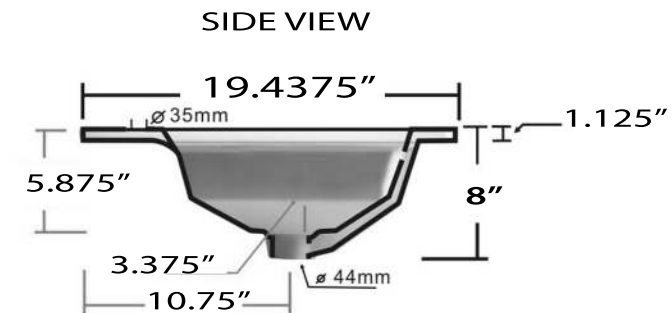

Great Point Collection  
 Premium Ceramic  
 Vitreous China

**Nantucket**  
 S I N K S

www.NantucketSinksUSA.com  
 info@nantucketsinksusa.com

MODEL:  
 DI-2320-R1

Overall Dimensions	Interior Basin	Overflow	Height, Depth	Drain Dimension
22.625" x 19.4375"	16.625" x 12.625"	Yes	8", 5.875"	1.75"

FEATURES

- Vitreous china, self rimming top mount sink
- 5.875" Bowl Depth
- Glazed Enamel Finish
- Limited Manufacturers Warranty
- Drain Opening is 1.75" - Drain not included with sink
- Nominal Dimensions, actual may vary by up to .25"
- 1 Faucet hole (1.375" diameter)
- cUPC certified
- ASME: A112.19.2