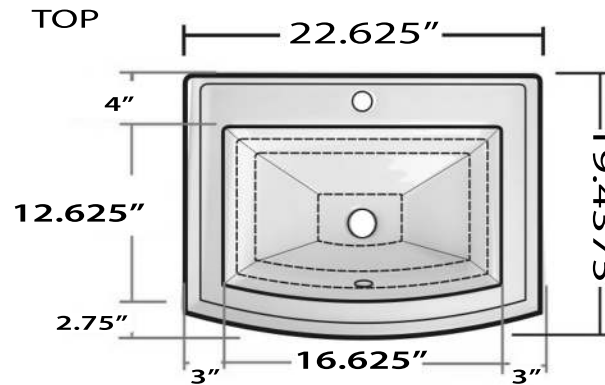

Great Point Collection  
 Premium Ceramic  
 Vitreous China

**Nantucket**  
 S I N K S

www.NantucketSinksUSA.com  
 info@nantucketsinksusa.com

MODEL:  
 DI-2320-R1

Overall Dimensions	Interior Basin	Overflow	Height, Depth	Drain Dimension
22.625" x 19.4375"	16.625" x 12.625"	Yes	8", 5.875"	1.75"

FEATURES

- Vitreous china, self rimming top mount sink
- 5.875" Bowl Depth
- Glazed Enamel Finish
- Limited Manufacturers Warranty
- Drain Opening is 1.75" - Drain not included with sink
- Nominal Dimensions, actual may vary by up to .25"
- 1 Faucet hole (1.375" diameter)
- cUPC certified
- ASME: A112.19.2