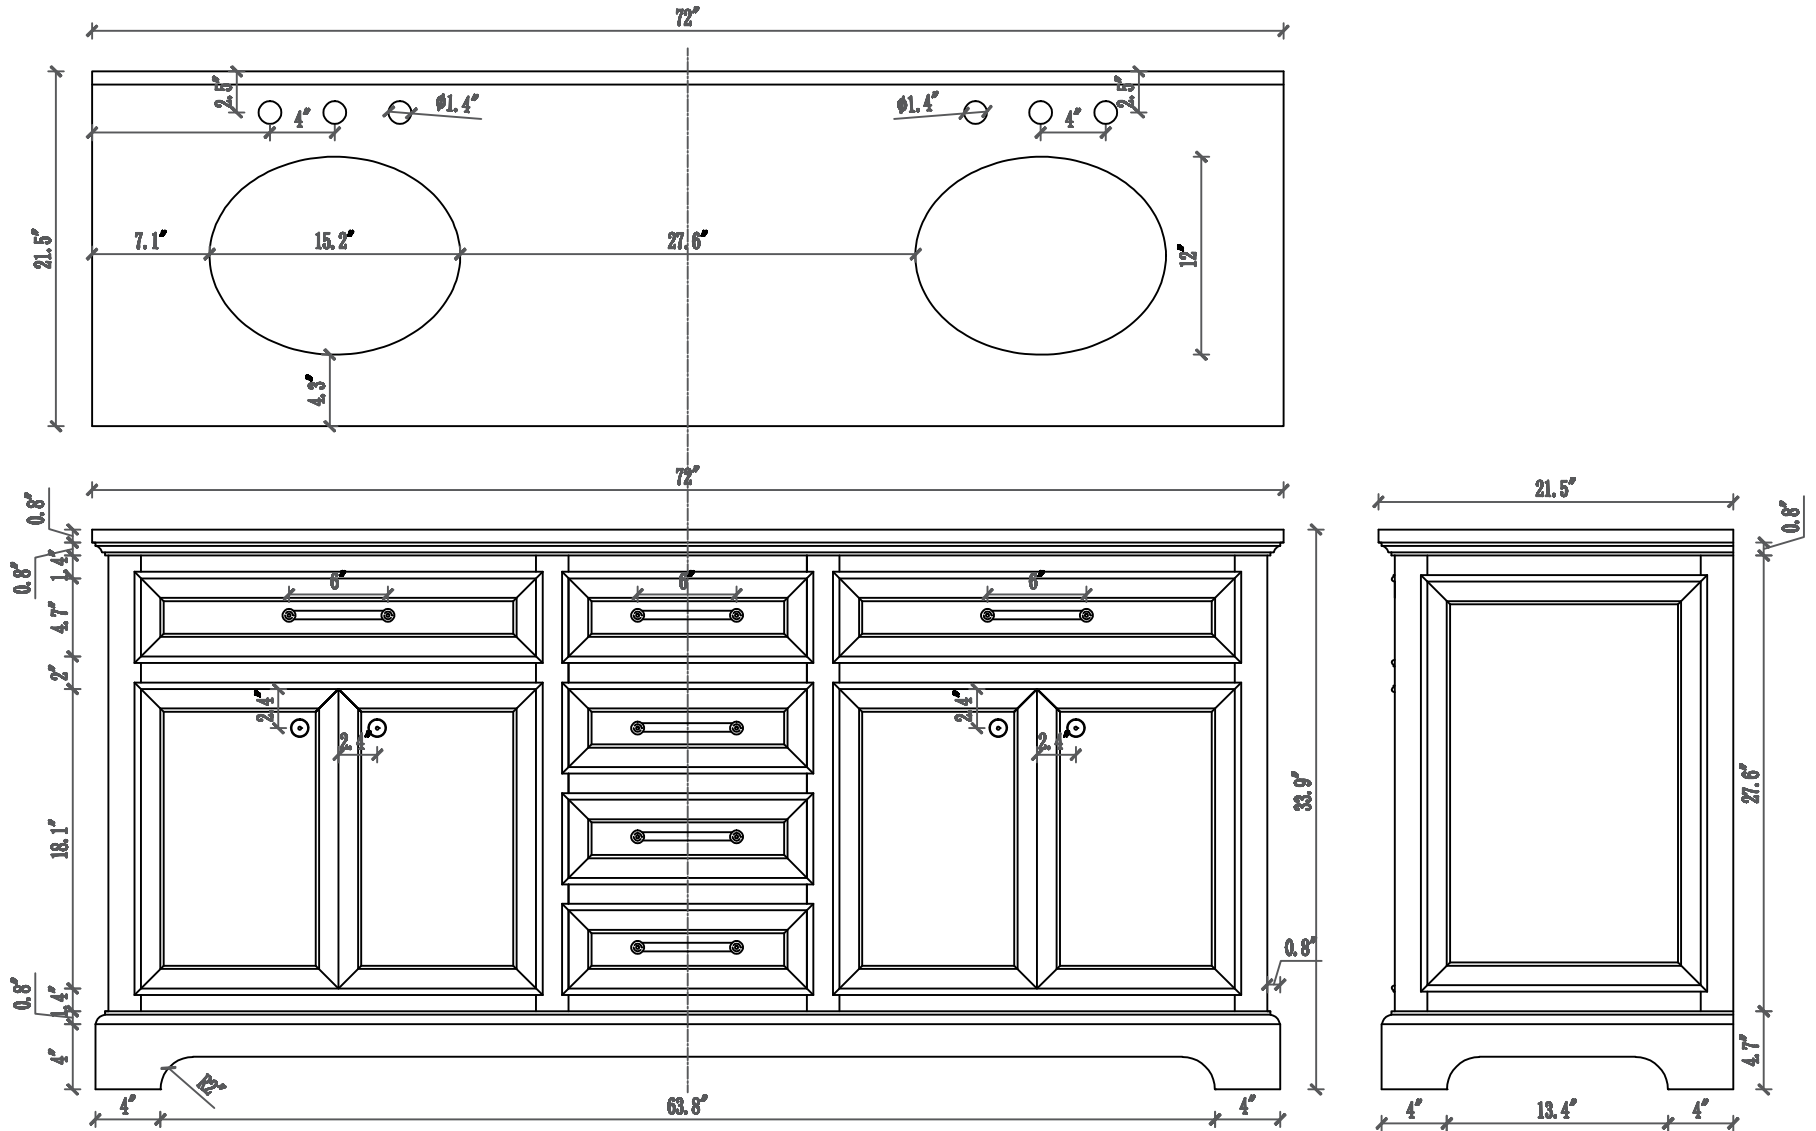

MODEL: DERBY 72GB

WATER CREATION