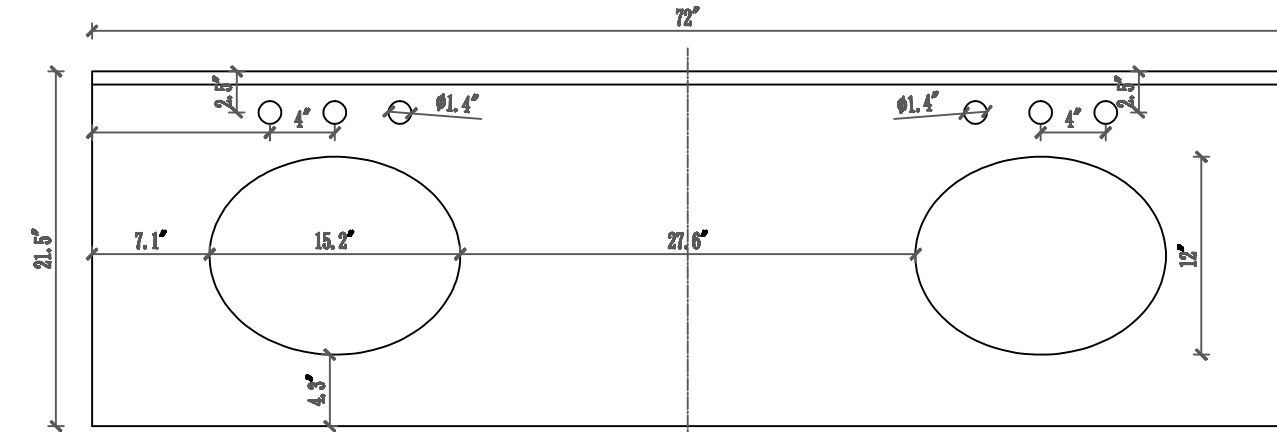

MODEL: DERBY 72GBF

WATER
CREATION

TECHNICAL DATASHEET

Water Creation London Classic
Wide Spread Lavatory Faucet
F2-0009-01-BX

PRODUCT SPECIFICATION

Construction: 100% Solid Brass
Connection: 1/2" IPS

Finish: Chrome
Handle Style: British Cross
Sink Hole Required: 3
Spout Height: 1-1/2" Aerator, 3" Overall
Spout Reach: 5-1/2"
Flow Rate: 2.0 GPM @ 60 PSI