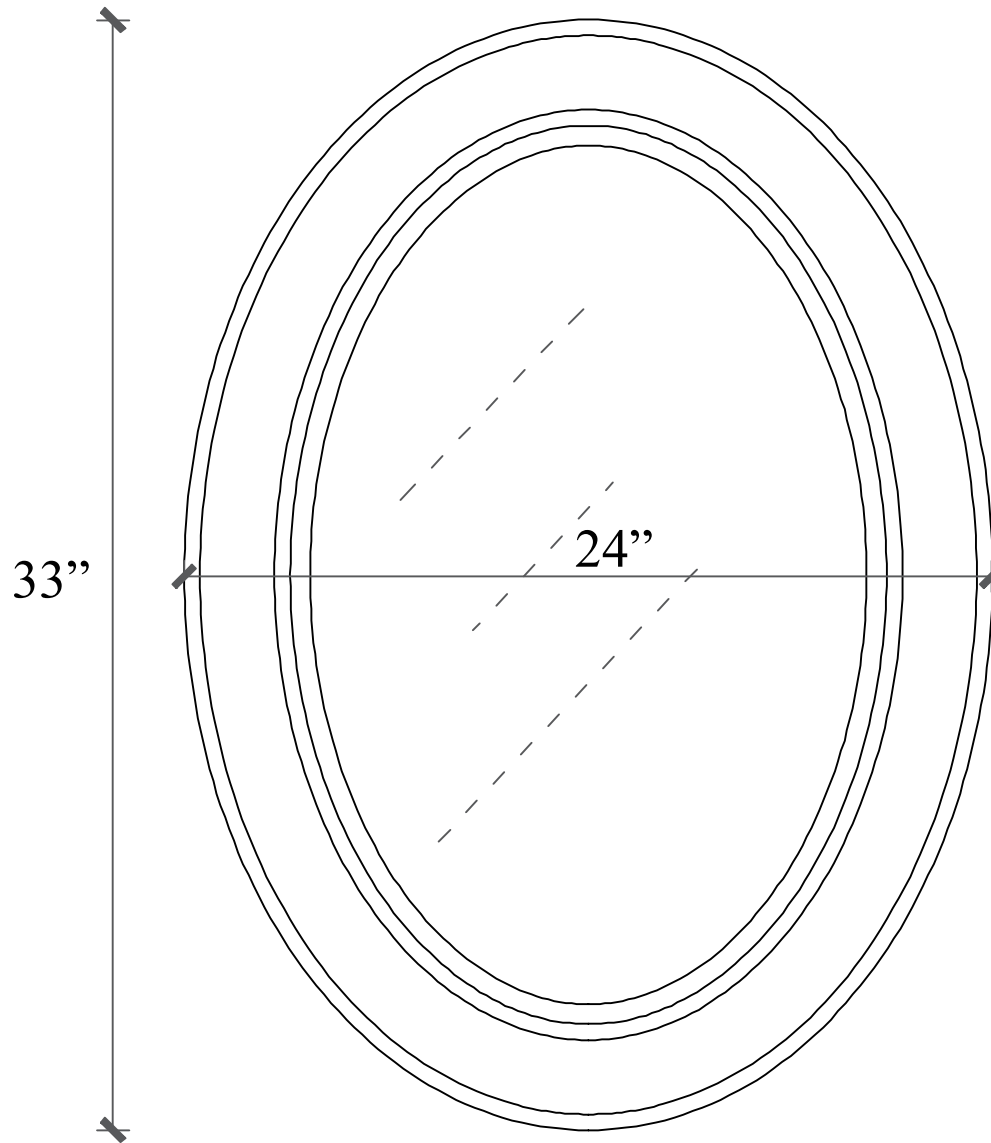

MODEL: DERBY 72GBF

WATER
CREATION

TECHNICAL DATASHEET

Water Creation London Classic
Wide Spread Lavatory Faucet
F2-0009-01-BX

PRODUCT SPECIFICATION

Construction: 100% Solid Brass
Connection: 1/2" IPS

Finish: Chrome
Handle Style: British Cross
Sink Hole Required: 3
Spout Height: 1-1/2" Aerator, 3" Overall
Spout Reach: 5-1/2"
Flow Rate: 2.0 GPM @ 60 PSI