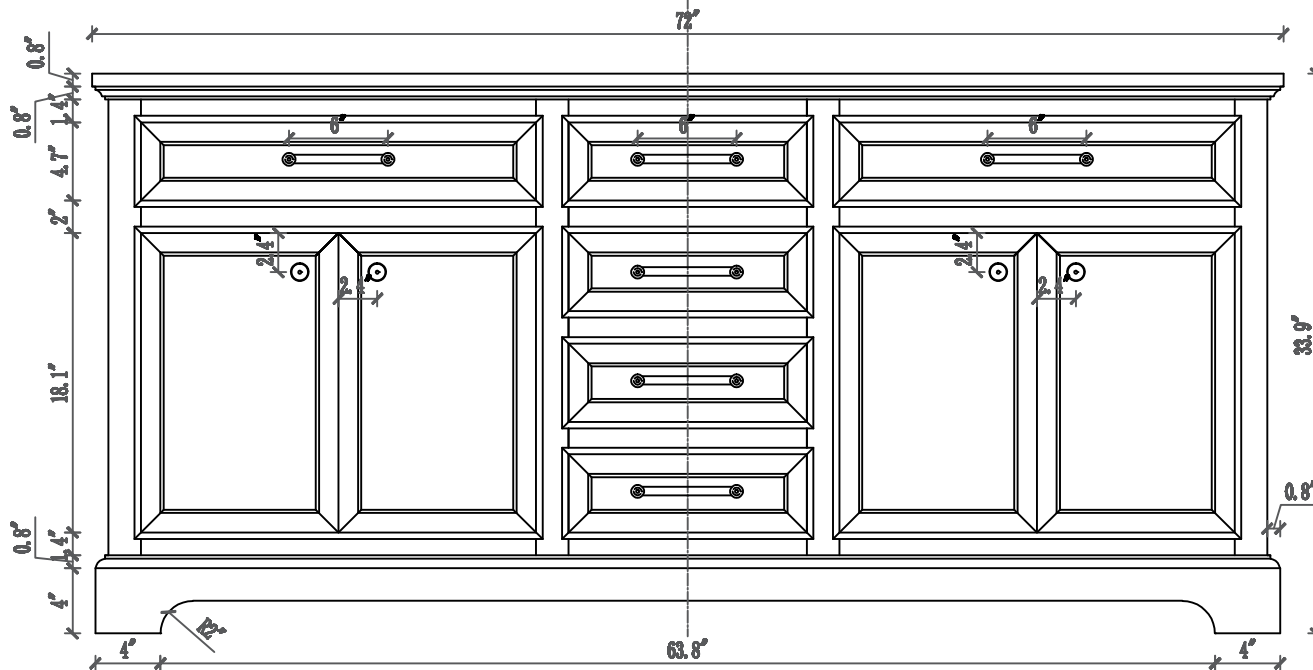

MODEL: DERBY 72GBF

WATER
CREATION

TECHNICAL DATASHEET

Water Creation London Classic
Wide Spread Lavatory Faucet
F2-0009-01-BX

PRODUCT SPECIFICATION

Construction: 100% Solid Brass
Connection: 1/2" IPS

Finish: Chrome
Handle Style: British Cross
Sink Hole Required: 3
Spout Height: 1-1/2" Aerator, 3" Overall
Spout Reach: 5-1/2"
Flow Rate: 2.0 GPM @ 60 PSI