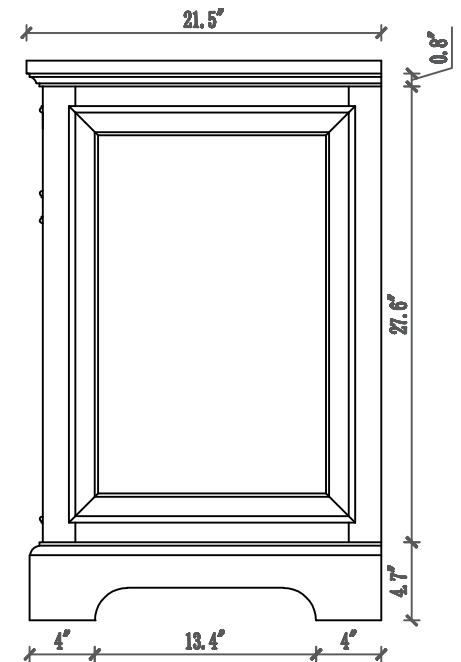

MODEL: DERBY 72GBF

WATER
CREATION

TECHNICAL DATASHEET

Water Creation London Classic
Wide Spread Lavatory Faucet
F2-0009-01-BX

PRODUCT SPECIFICATION

Construction: 100% Solid Brass
Connection: 1/2" IPS

Finish: Chrome
Handle Style: British Cross
Sink Hole Required: 3
Spout Height: 1-1/2" Aerator, 3" Overall
Spout Reach: 5-1/2"
Flow Rate: 2.0 GPM @ 60 PSI