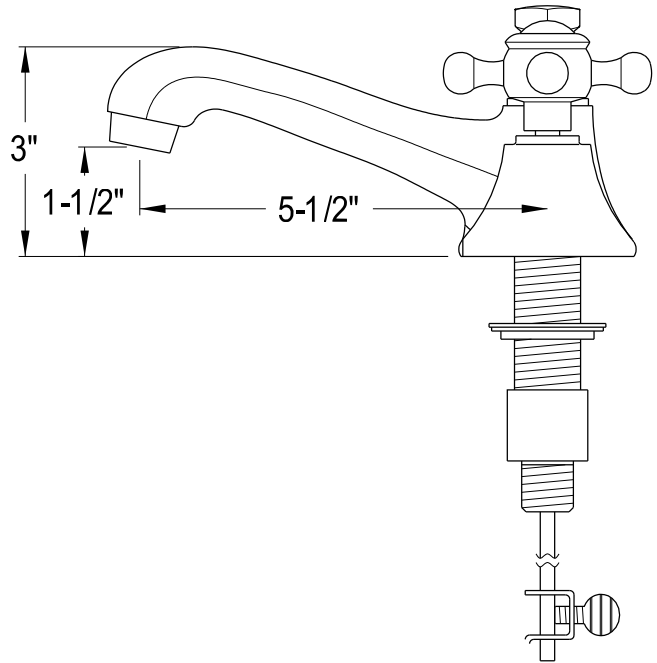

MODEL: DERBY 72GBF

WATER
CREATION

TECHNICAL DATASHEET

Water Creation London Classic
Wide Spread Lavatory Faucet
F2-0009-01-BX

PRODUCT SPECIFICATION

Construction: 100% Solid Brass
Connection: 1/2" IPS

Finish: Chrome
Handle Style: British Cross
Sink Hole Required: 3
Spout Height: 1-1/2" Aerator, 3" Overall
Spout Reach: 5-1/2"
Flow Rate: 2.0 GPM @ 60 PSI