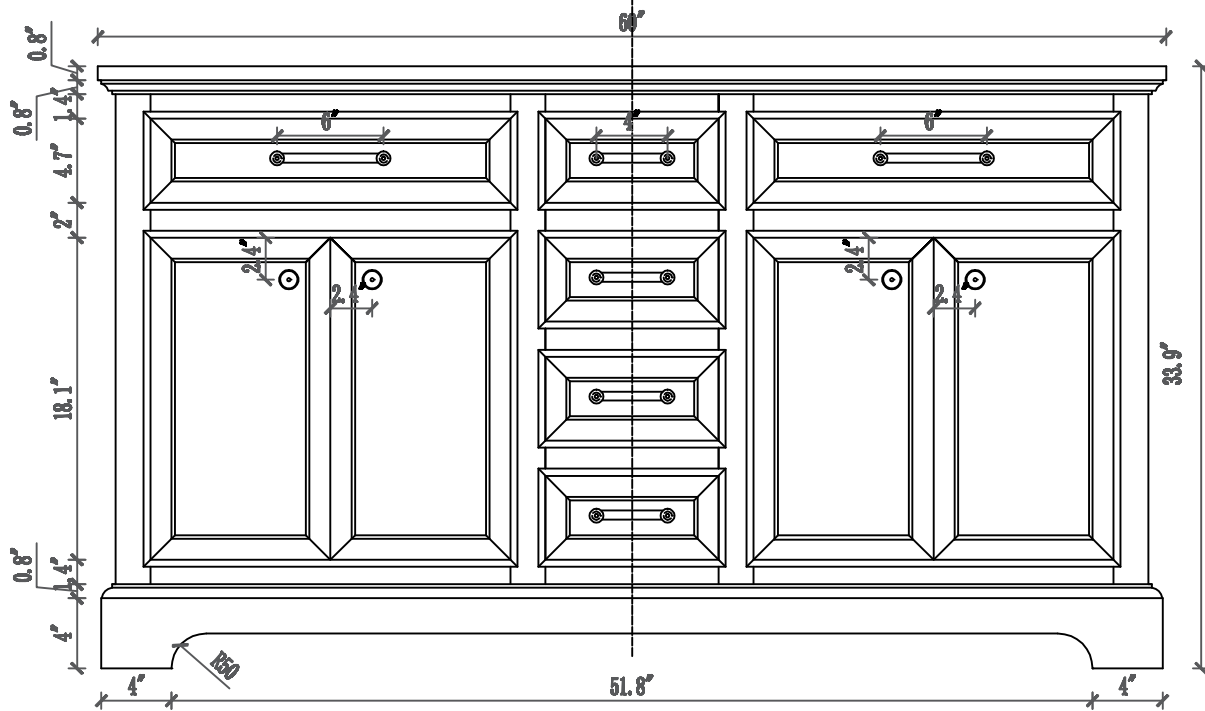

**MODEL: DERBY 60GB**

WATER CREATION