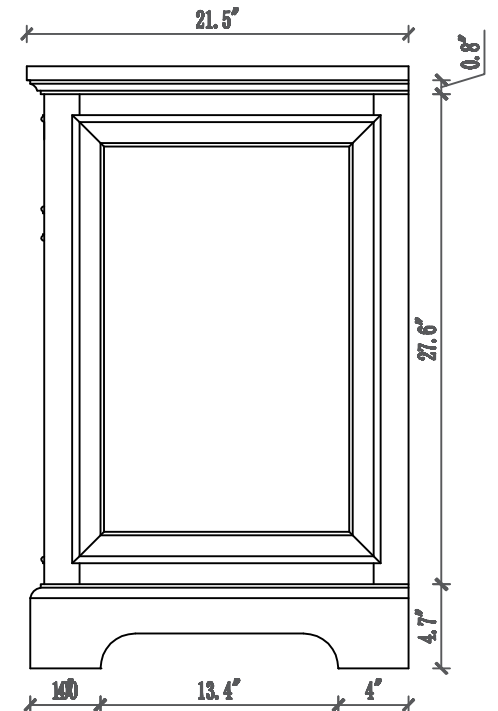

**MODEL: DERBY 60GB**

WATER CREATION