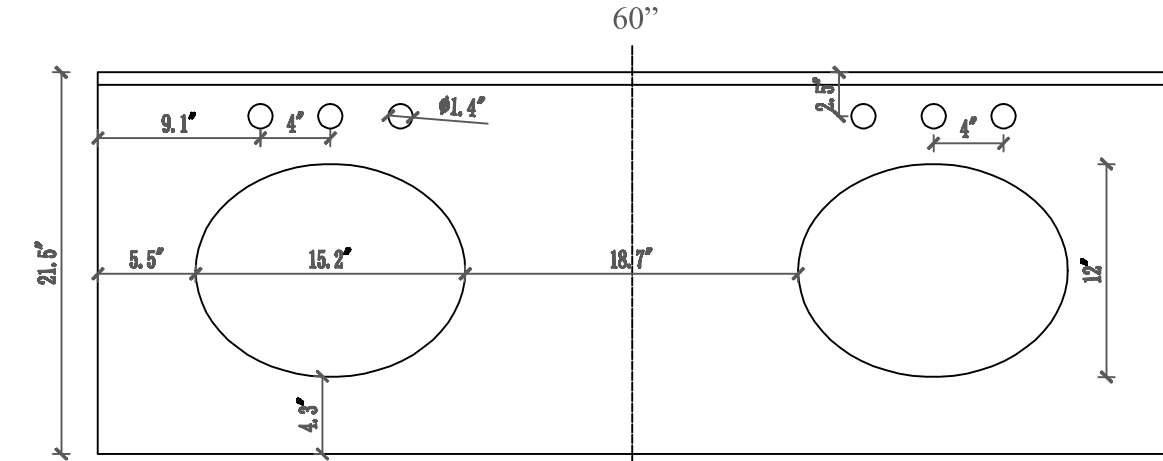

**MODEL: DERBY 60GB**

WATER CREATION