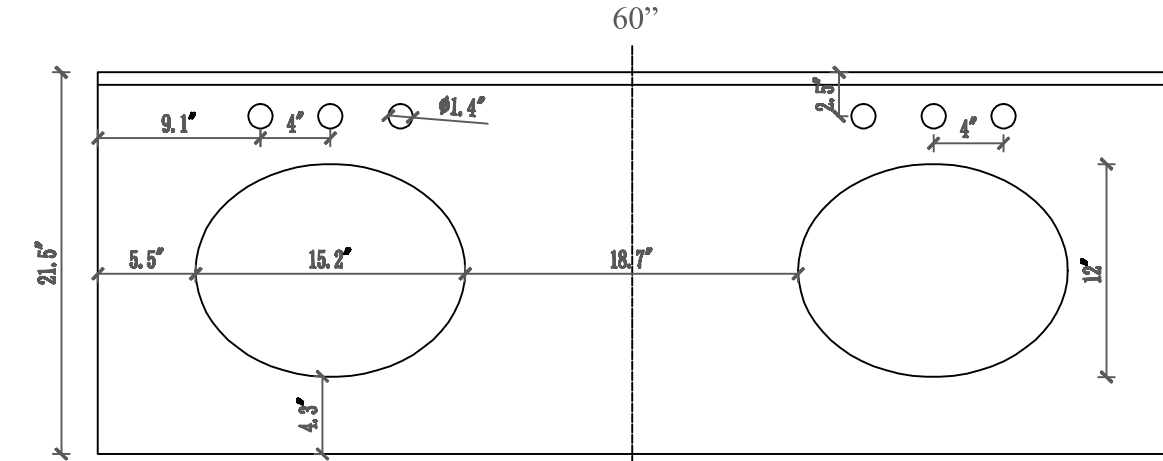

**MODEL: DERBY 60GBF**

WATER  
CREATION

## TECHNICAL DATASHEET

Water Creation London Classic  
Wide Spread Lavatory Faucet  
F2-0009-01-BX

### PRODUCT SPECIFICATION

Construction: 100% Solid Brass  
Connection: 1/2" IPS

Finish: Chrome  
Handle Style: British Cross  
Sink Hole Required: 3  
Spout Height: 1-1/2" Aerator, 3" Overall  
Spout Reach: 5-1/2"  
Flow Rate: 2.0 GPM @ 60 PSI