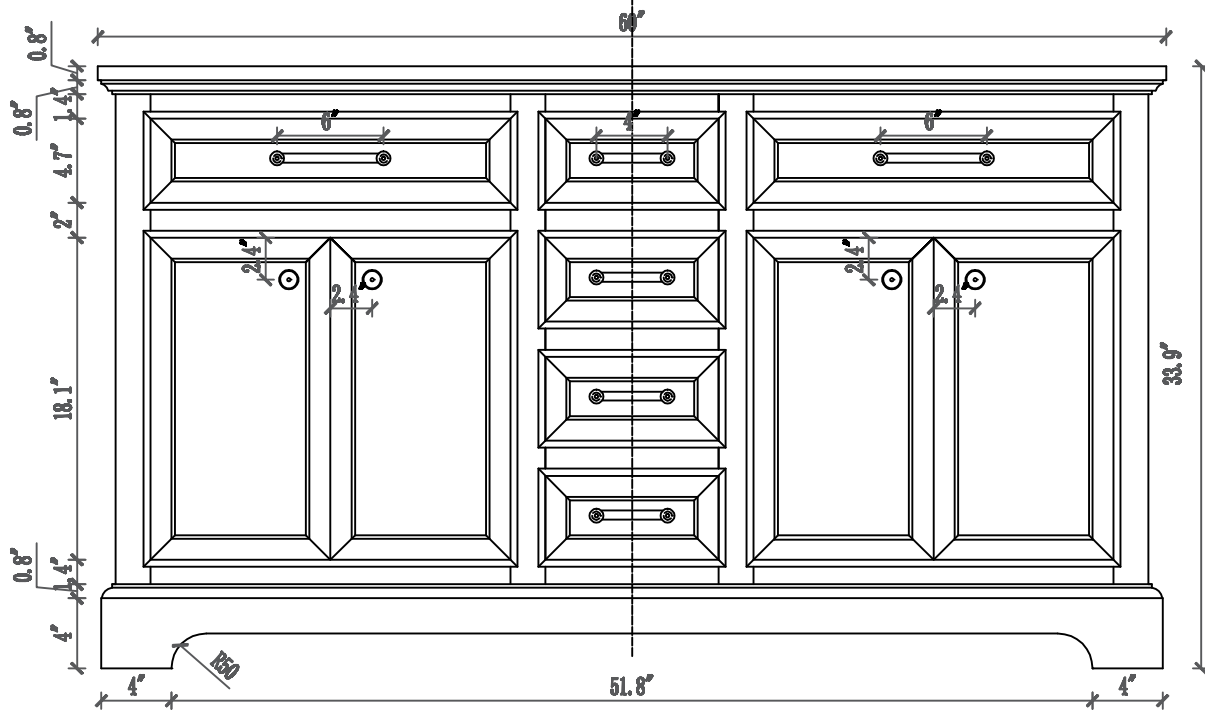

MODEL: DERBY 60GBF