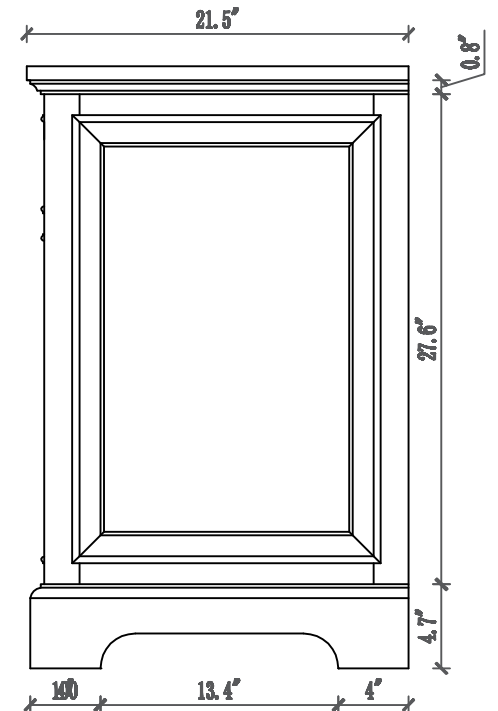

MODEL: DERBY 60GBF