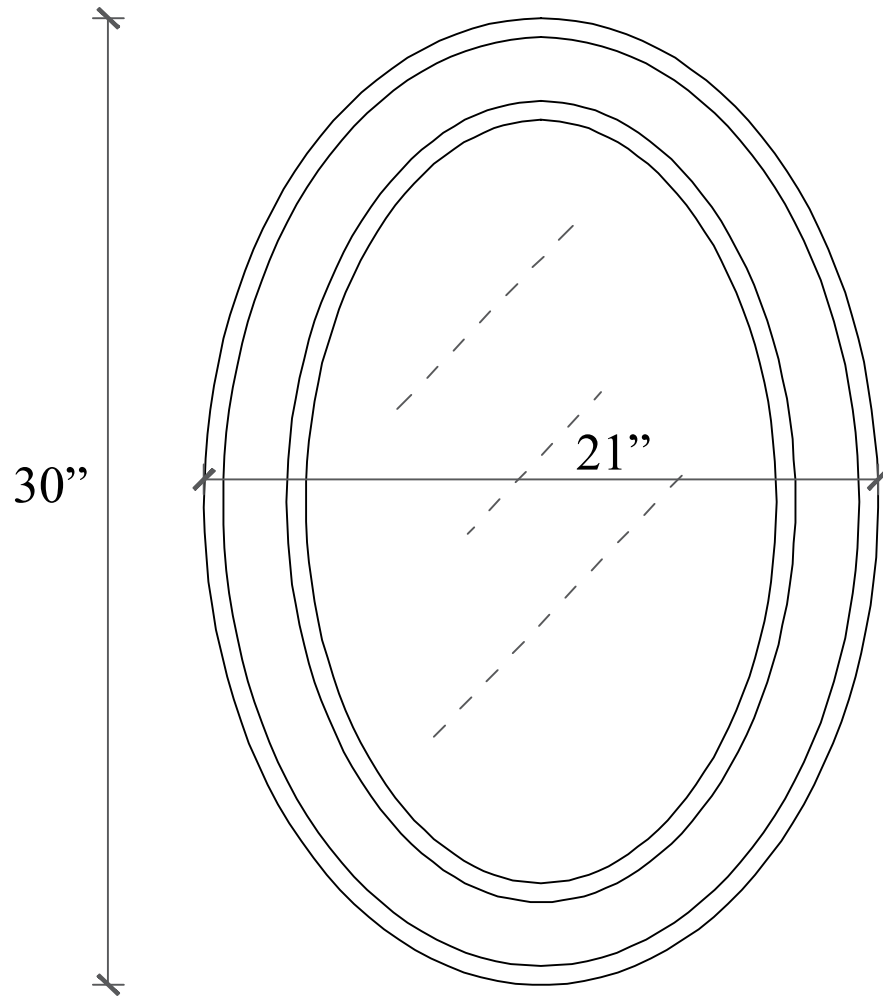

**MODEL: DERBY 60GBF**

WATER  
CREATION

## TECHNICAL DATASHEET

Water Creation London Classic  
Wide Spread Lavatory Faucet  
F2-0009-01-BX

### PRODUCT SPECIFICATION

Construction: 100% Solid Brass  
Connection: 1/2" IPS

Finish: Chrome  
Handle Style: British Cross  
Sink Hole Required: 3  
Spout Height: 1-1/2" Aerator, 3" Overall  
Spout Reach: 5-1/2"  
Flow Rate: 2.0 GPM @ 60 PSI