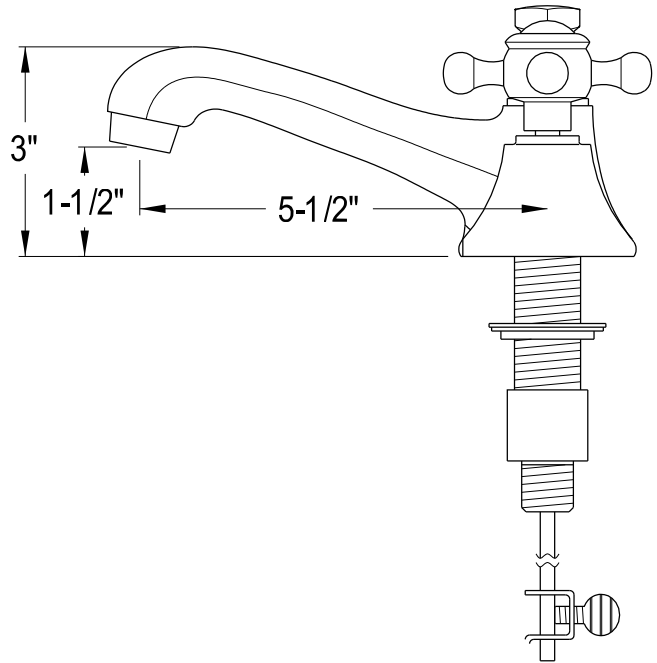

**MODEL: DERBY 60GBF**

WATER  
CREATION

## TECHNICAL DATASHEET

Water Creation London Classic  
Wide Spread Lavatory Faucet  
F2-0009-01-BX

### PRODUCT SPECIFICATION

Construction: 100% Solid Brass  
Connection: 1/2" IPS

Finish: Chrome  
Handle Style: British Cross  
Sink Hole Required: 3  
Spout Height: 1-1/2" Aerator, 3" Overall  
Spout Reach: 5-1/2"  
Flow Rate: 2.0 GPM @ 60 PSI