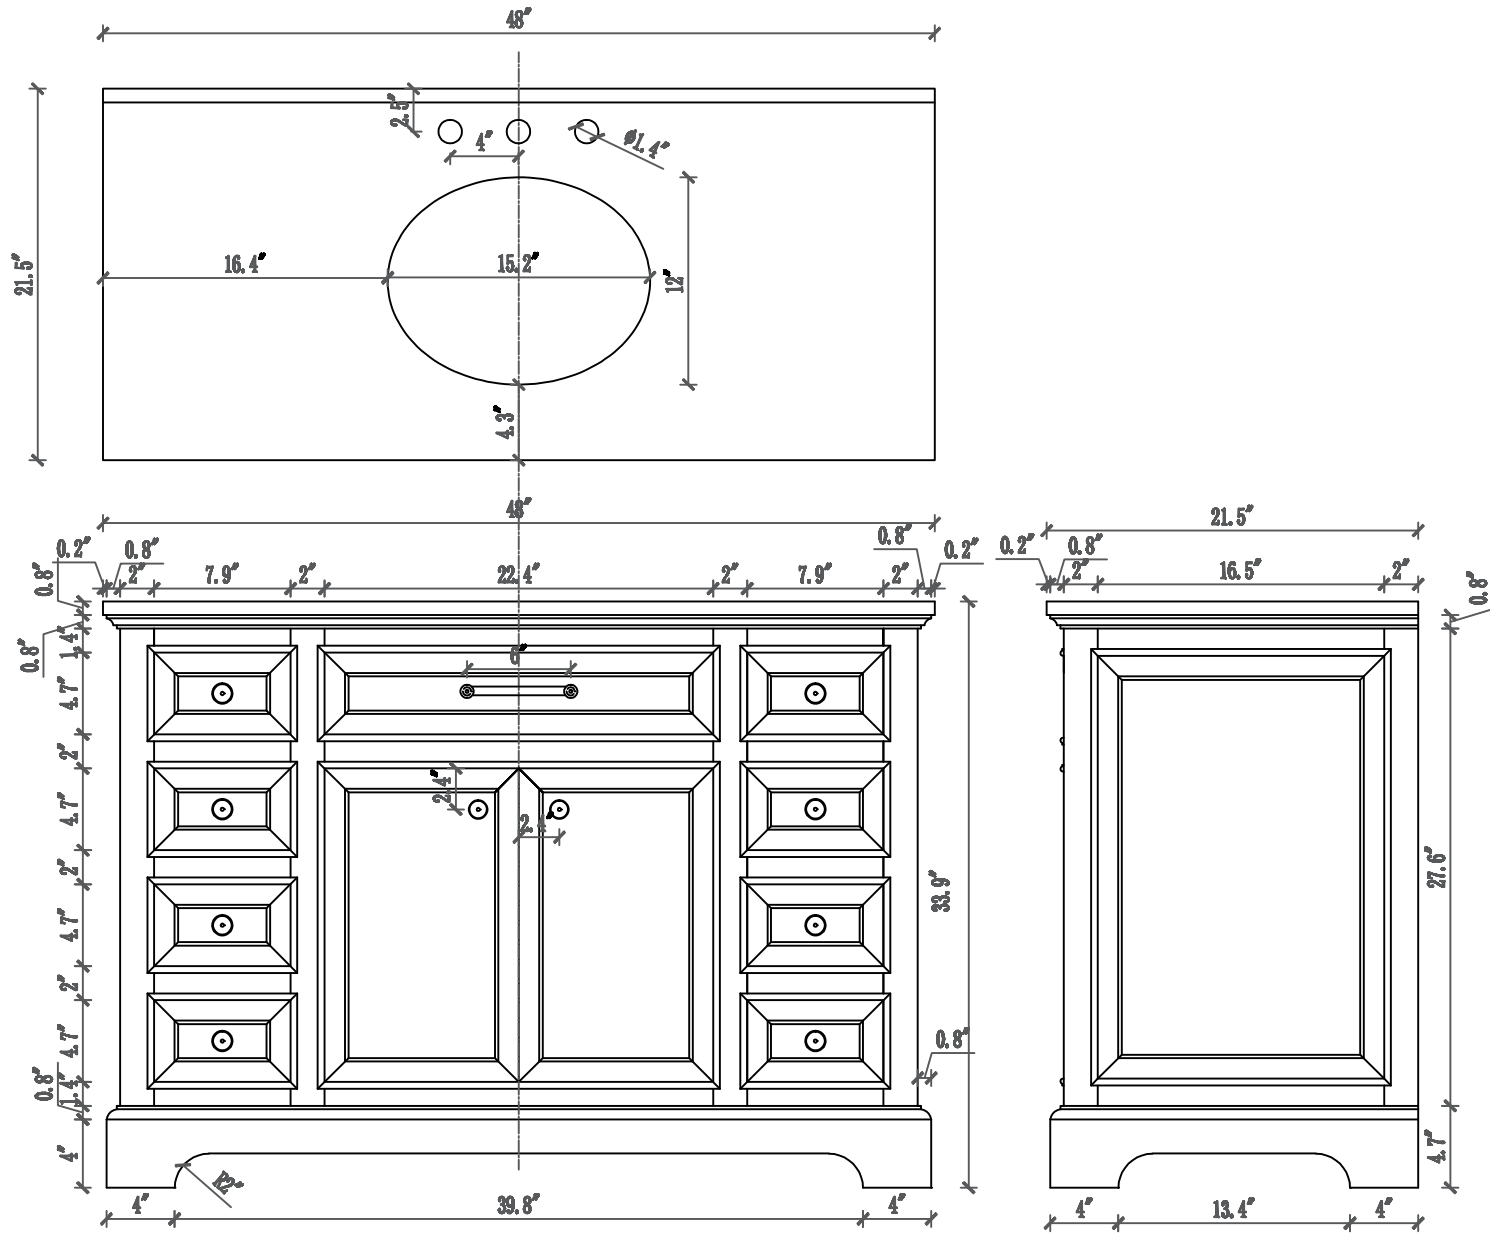

MODEL: DERBY 48GF

WATER
CREATION

TECHNICAL DATASHEET

Water Creation London Classic
Wide Spread Lavatory Faucet
F2-0009-01-BX

PRODUCT SPECIFICATION

Construction: 100% Solid Brass
Connection: 1/2" IPS

Finish: Chrome
Handle Style: British Cross
Sink Hole Required: 3
Spout Height: 1-1/2" Aerator, 3" Overall
Spout Reach: 5-1/2"
Flow Rate: 2.0 GPM @ 60 PSI