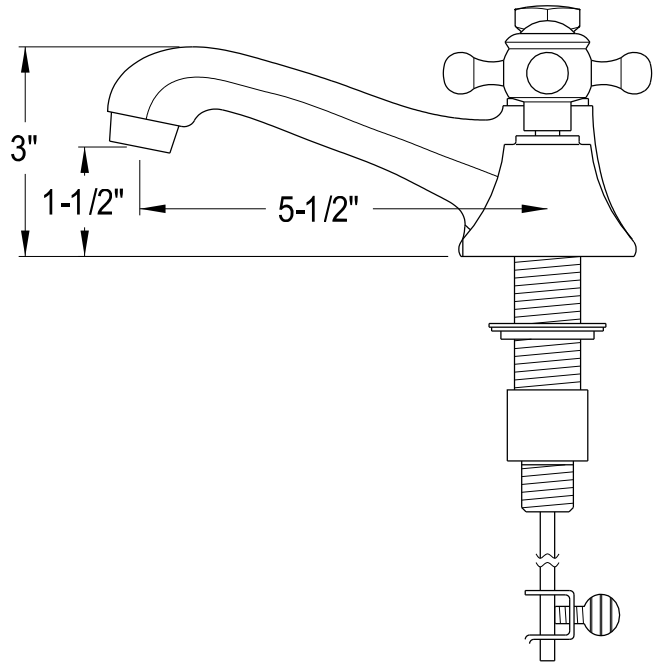

MODEL: DERBY 48GF

WATER
CREATION

TECHNICAL DATASHEET

Water Creation London Classic
Wide Spread Lavatory Faucet
F2-0009-01-BX

PRODUCT SPECIFICATION

Construction: 100% Solid Brass
Connection: 1/2" IPS

Finish: Chrome
Handle Style: British Cross
Sink Hole Required: 3
Spout Height: 1-1/2" Aerator, 3" Overall
Spout Reach: 5-1/2"
Flow Rate: 2.0 GPM @ 60 PSI