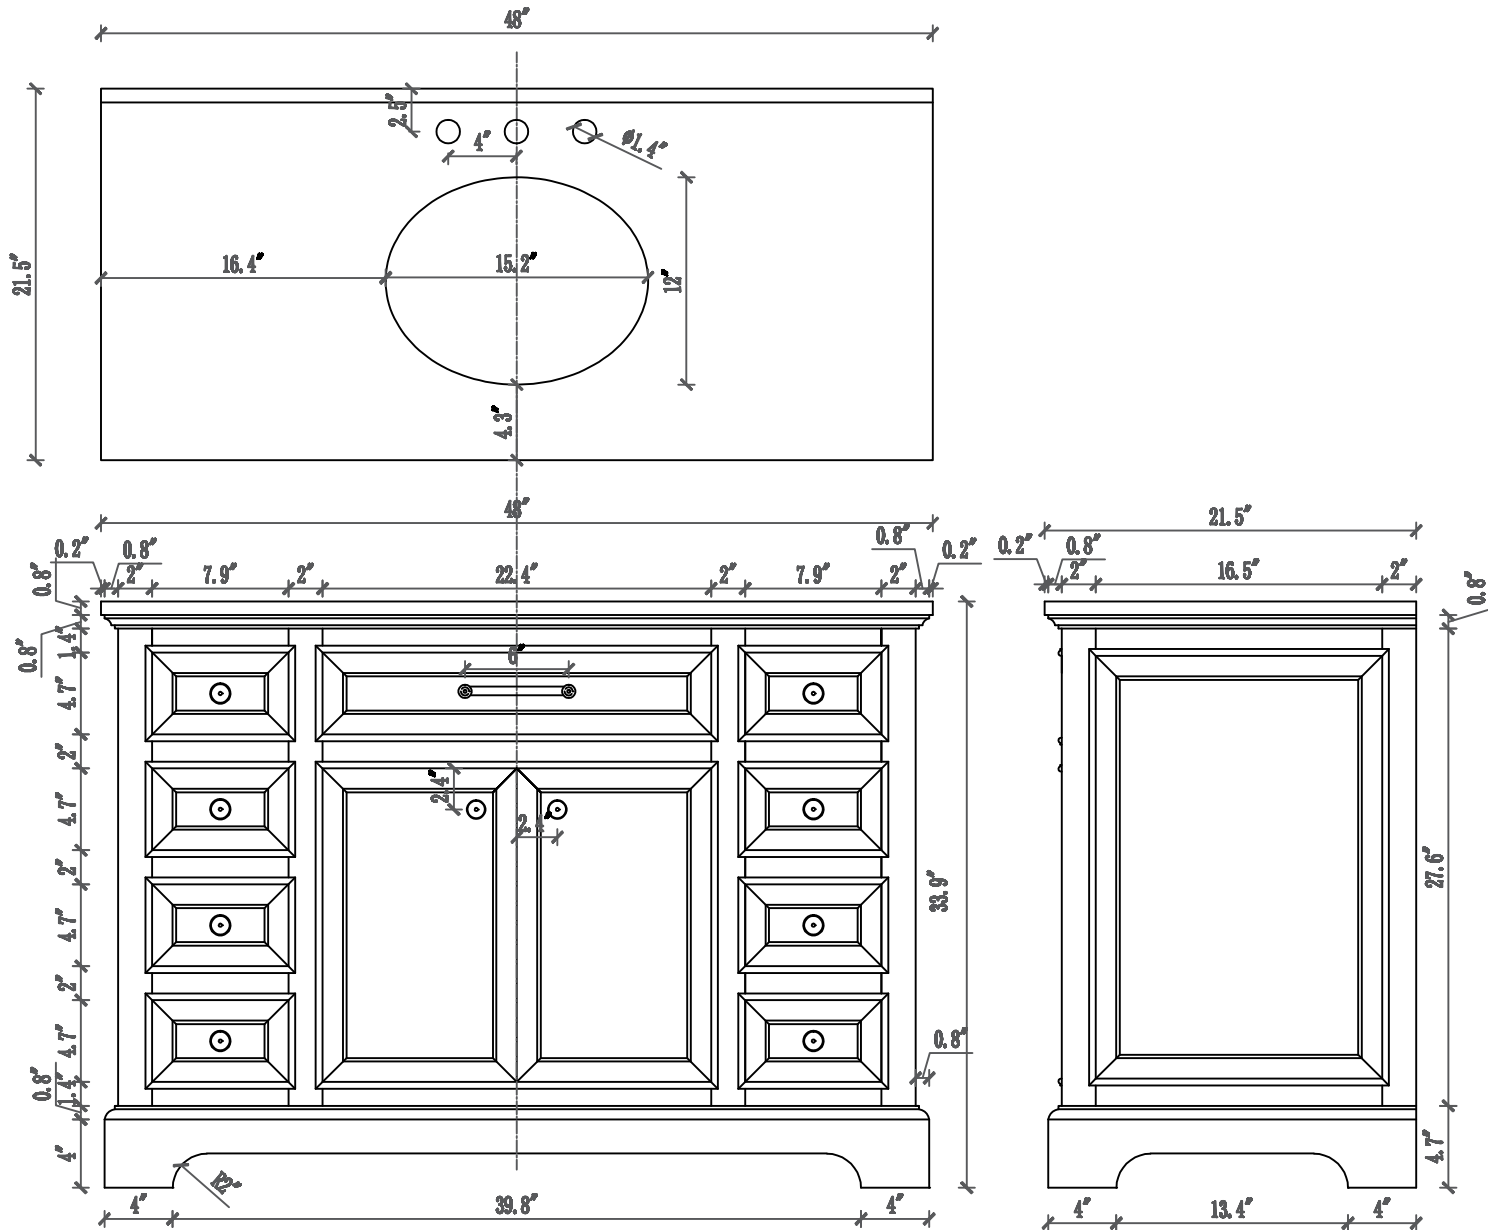

MODEL: DERBY 48GB

WATER CREATION