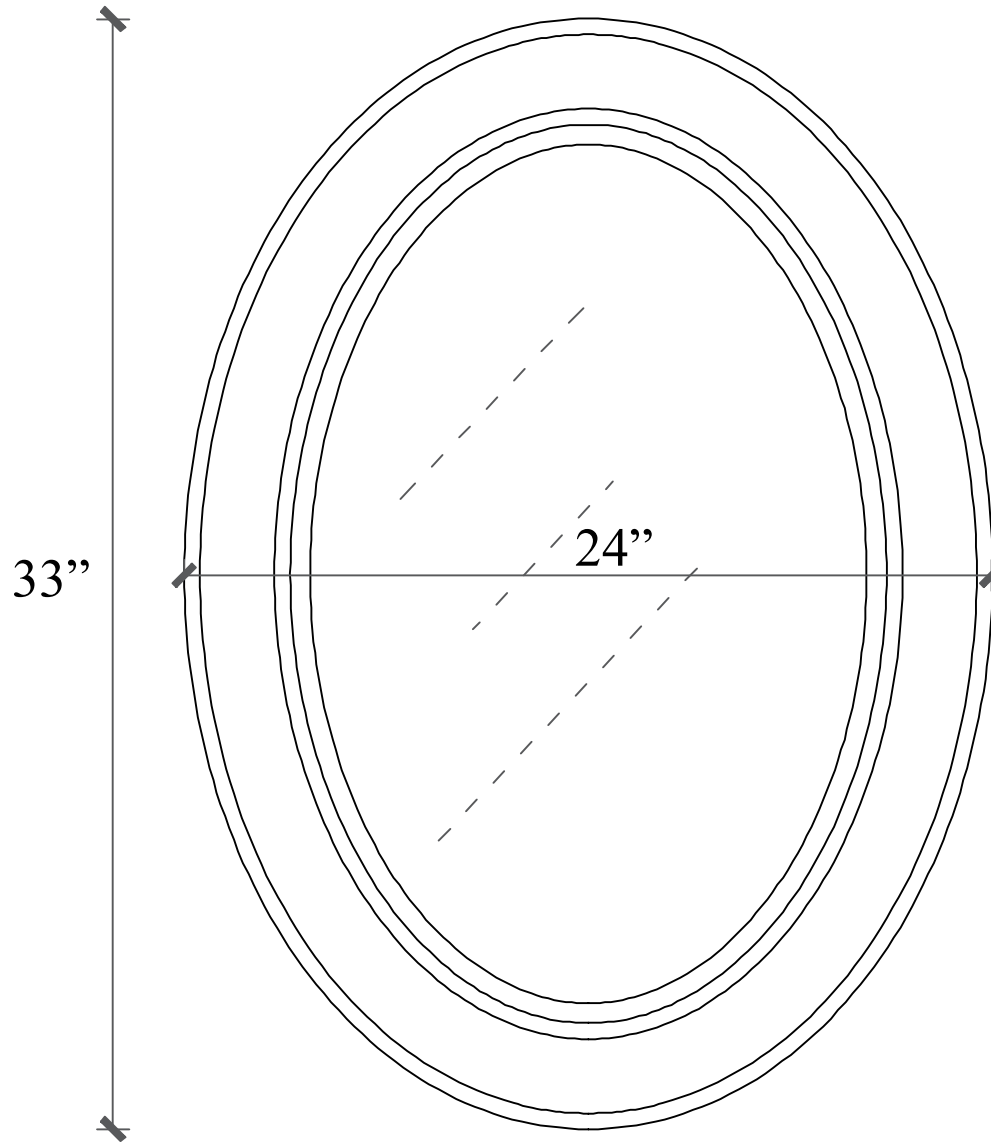

MODEL: DERBY 48GBF

WATER CREATION

WATER  
CREATION

## TECHNICAL DATASHEET

Water Creation London Classic  
Wide Spread Lavatory Faucet  
F2-0009-01-BX

### PRODUCT SPECIFICATION

Construction: 100% Solid Brass  
Connection: 1/2" IPS

Finish: Chrome  
Handle Style: British Cross  
Sink Hole Required: 3  
Spout Height: 1-1/2" Aerator, 3" Overall  
Spout Reach: 5-1/2"  
Flow Rate: 2.0 GPM @ 60 PSI