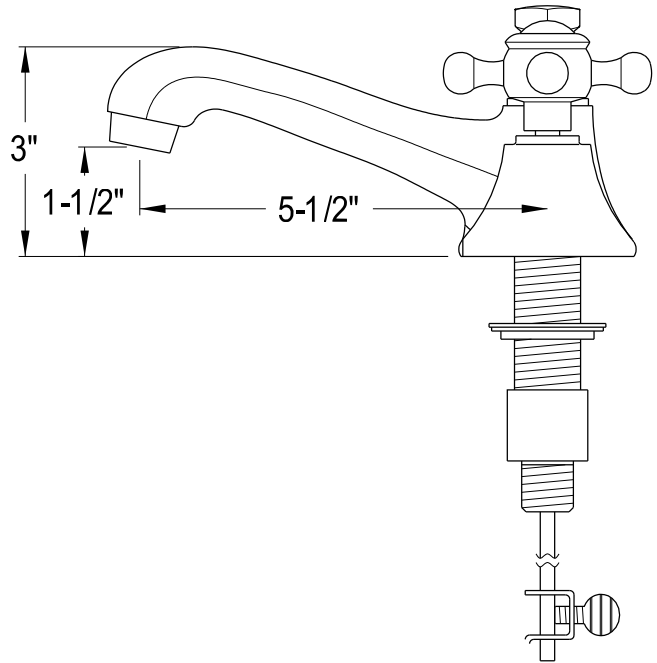

MODEL: DERBY 48GBF

WATER CREATION

WATER  
CREATION

## TECHNICAL DATASHEET

Water Creation London Classic  
Wide Spread Lavatory Faucet  
F2-0009-01-BX

### PRODUCT SPECIFICATION

Construction: 100% Solid Brass  
Connection: 1/2" IPS

Finish: Chrome  
Handle Style: British Cross  
Sink Hole Required: 3  
Spout Height: 1-1/2" Aerator, 3" Overall  
Spout Reach: 5-1/2"  
Flow Rate: 2.0 GPM @ 60 PSI