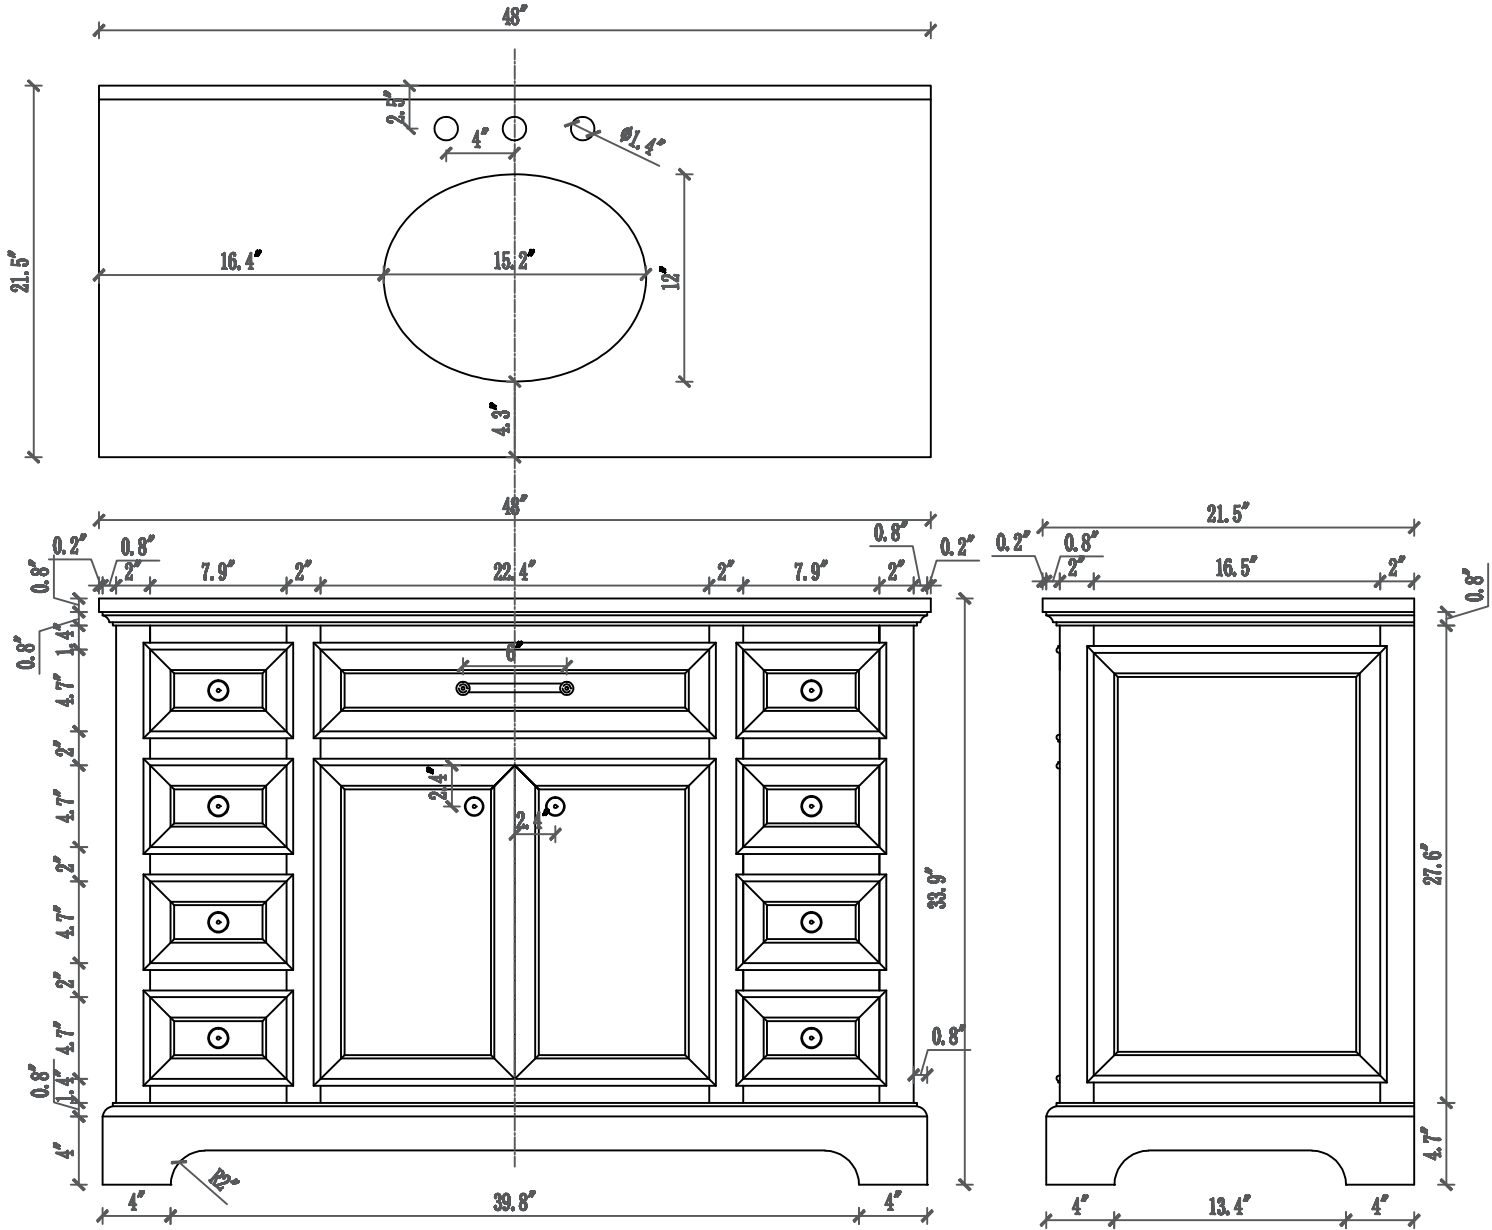

MODEL: DERBY 48GBF