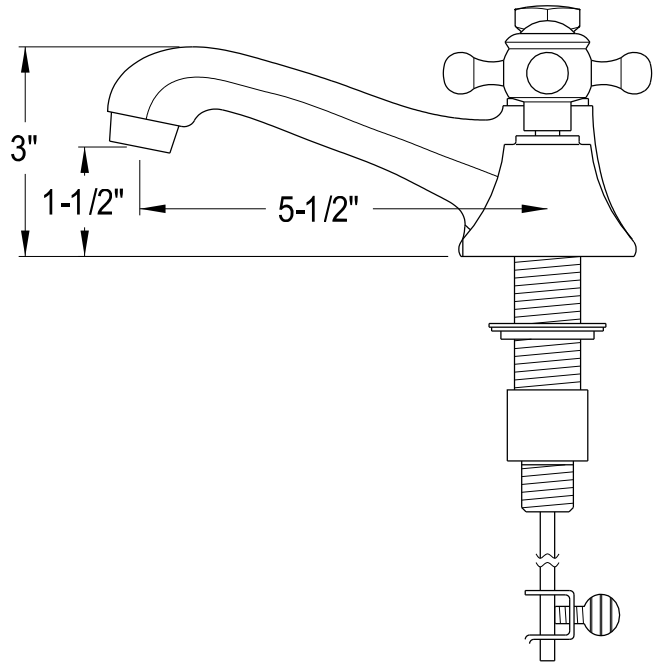

MODEL: DERBY 30GF

WATER
CREATION

TECHNICAL DATASHEET

Water Creation London Classic
Wide Spread Lavatory Faucet
F2-0009-01-BX

PRODUCT SPECIFICATION

Construction: 100% Solid Brass
Connection: 1/2" IPS

Finish: Chrome
Handle Style: British Cross
Sink Hole Required: 3
Spout Height: 1-1/2" Aerator, 3" Overall
Spout Reach: 5-1/2"
Flow Rate: 2.0 GPM @ 60 PSI