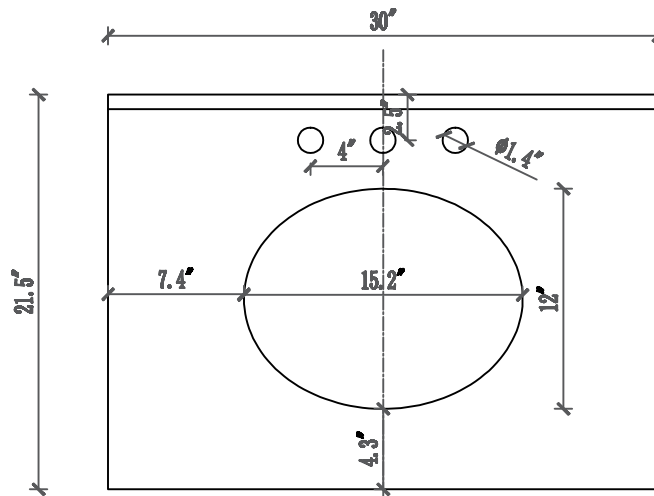

MODEL: DERBY 30GF

WATER
CREATION

TECHNICAL DATASHEET

Water Creation London Classic
Wide Spread Lavatory Faucet
F2-0009-01-BX

PRODUCT SPECIFICATION

Construction: 100% Solid Brass
Connection: 1/2" IPS

Finish: Chrome
Handle Style: British Cross
Sink Hole Required: 3
Spout Height: 1-1/2" Aerator, 3" Overall
Spout Reach: 5-1/2"
Flow Rate: 2.0 GPM @ 60 PSI