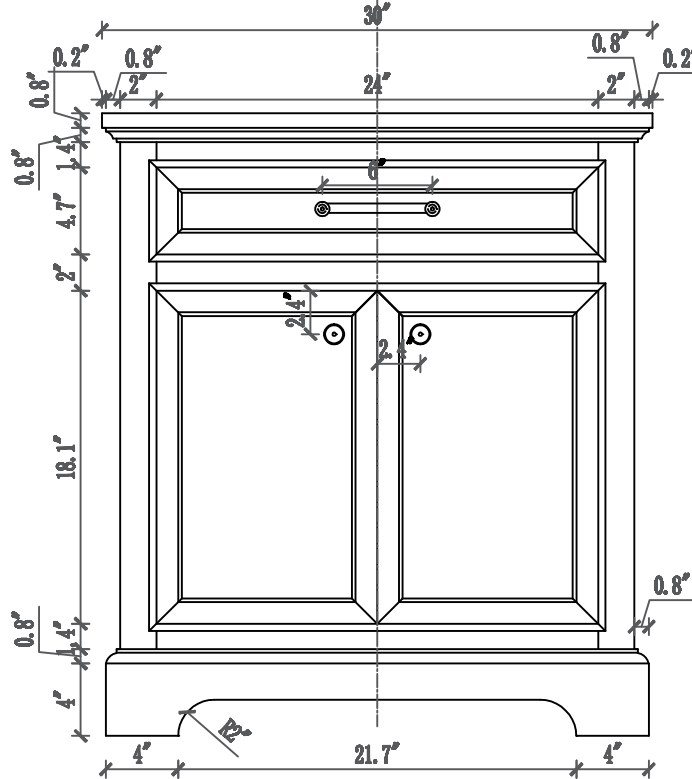

MODEL: DERBY 30GF

WATER
CREATION

TECHNICAL DATASHEET

Water Creation London Classic
Wide Spread Lavatory Faucet
F2-0009-01-BX

PRODUCT SPECIFICATION

Construction: 100% Solid Brass
Connection: 1/2" IPS

Finish: Chrome
Handle Style: British Cross
Sink Hole Required: 3
Spout Height: 1-1/2" Aerator, 3" Overall
Spout Reach: 5-1/2"
Flow Rate: 2.0 GPM @ 60 PSI