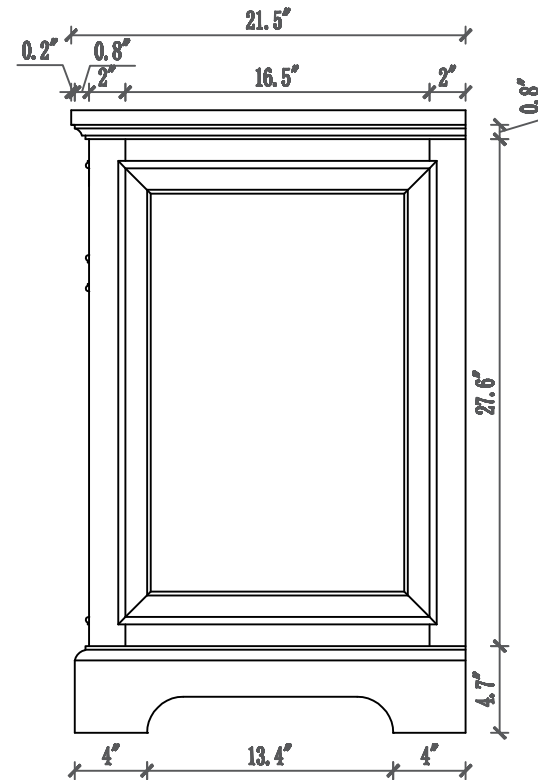

MODEL: DERBY 30GF

WATER
CREATION

TECHNICAL DATASHEET

Water Creation London Classic
Wide Spread Lavatory Faucet
F2-0009-01-BX

PRODUCT SPECIFICATION

Construction: 100% Solid Brass
Connection: 1/2" IPS

Finish: Chrome
Handle Style: British Cross
Sink Hole Required: 3
Spout Height: 1-1/2" Aerator, 3" Overall
Spout Reach: 5-1/2"
Flow Rate: 2.0 GPM @ 60 PSI