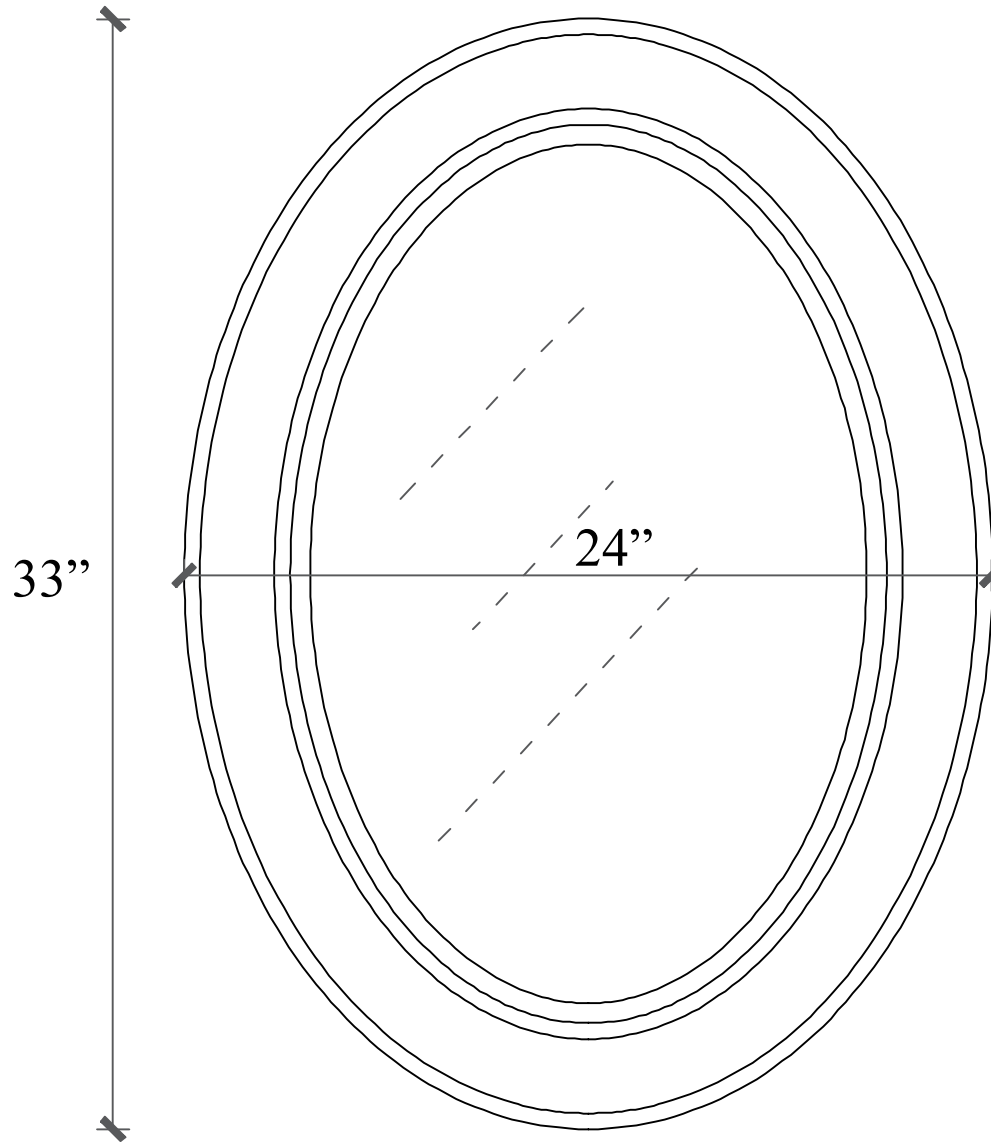

MODEL: DERBY 30GBF

WATER CREATION

WATER
CREATION

TECHNICAL DATASHEET

Water Creation London Classic
Wide Spread Lavatory Faucet
F2-0009-01-BX

PRODUCT SPECIFICATION

Construction: 100% Solid Brass
Connection: 1/2" IPS

Finish: Chrome
Handle Style: British Cross
Sink Hole Required: 3
Spout Height: 1-1/2" Aerator, 3" Overall
Spout Reach: 5-1/2"
Flow Rate: 2.0 GPM @ 60 PSI

PRODUCT SUPPORT

Email: support@water-creation.com
Tel: 909-773-1777