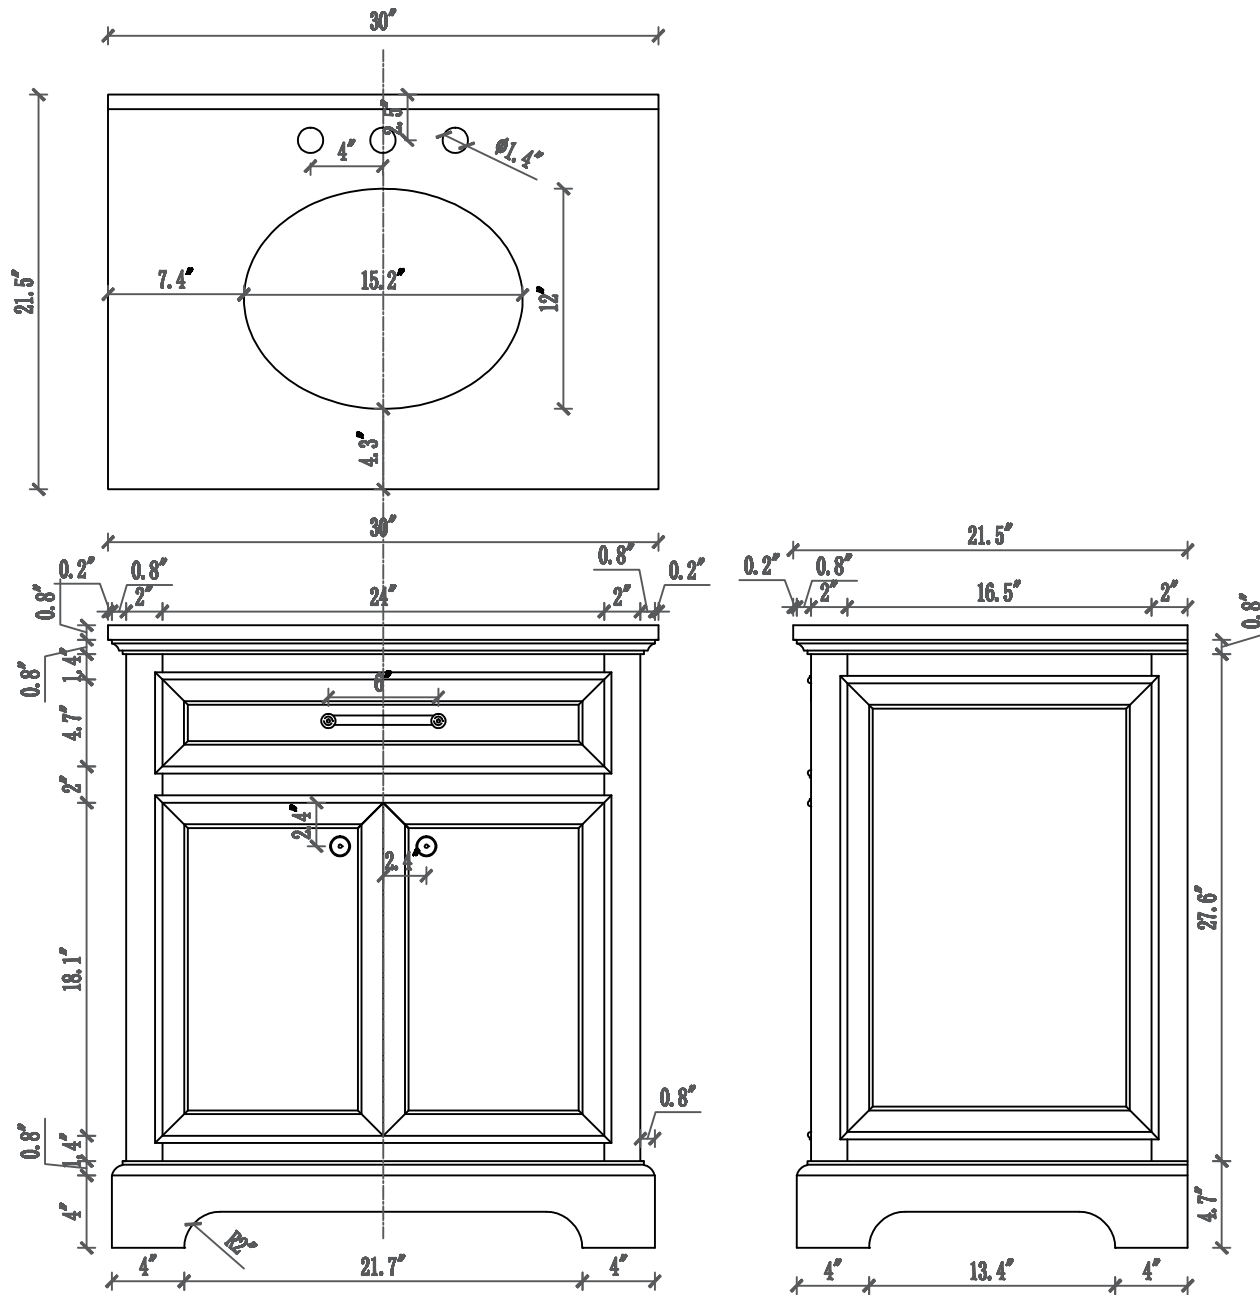

MODEL: DERBY 30GBF

WATER CREATION

WATER
CREATION

TECHNICAL DATASHEET

Water Creation London Classic
Wide Spread Lavatory Faucet
F2-0009-01-BX

PRODUCT SPECIFICATION

Construction: 100% Solid Brass
Connection: 1/2" IPS

Finish: Chrome
Handle Style: British Cross
Sink Hole Required: 3
Spout Height: 1-1/2" Aerator, 3" Overall
Spout Reach: 5-1/2"
Flow Rate: 2.0 GPM @ 60 PSI

PRODUCT SUPPORT

Email: support@water-creation.com
Tel: 909-773-1777