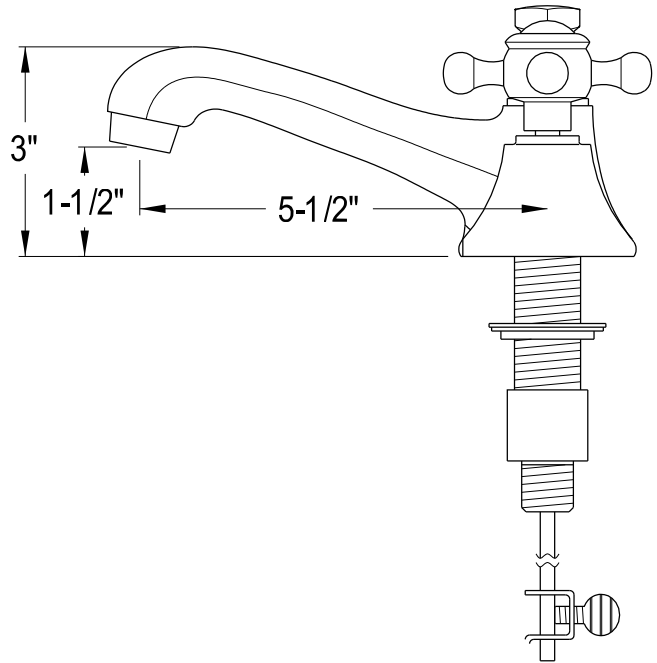

MODEL: DERBY 30GBF

WATER CREATION

WATER
CREATION

TECHNICAL DATASHEET

Water Creation London Classic
Wide Spread Lavatory Faucet
F2-0009-01-BX

PRODUCT SPECIFICATION

Construction: 100% Solid Brass
Connection: 1/2" IPS

Finish: Chrome
Handle Style: British Cross
Sink Hole Required: 3
Spout Height: 1-1/2" Aerator, 3" Overall
Spout Reach: 5-1/2"
Flow Rate: 2.0 GPM @ 60 PSI

PRODUCT SUPPORT

Email: support@water-creation.com
Tel: 909-773-1777