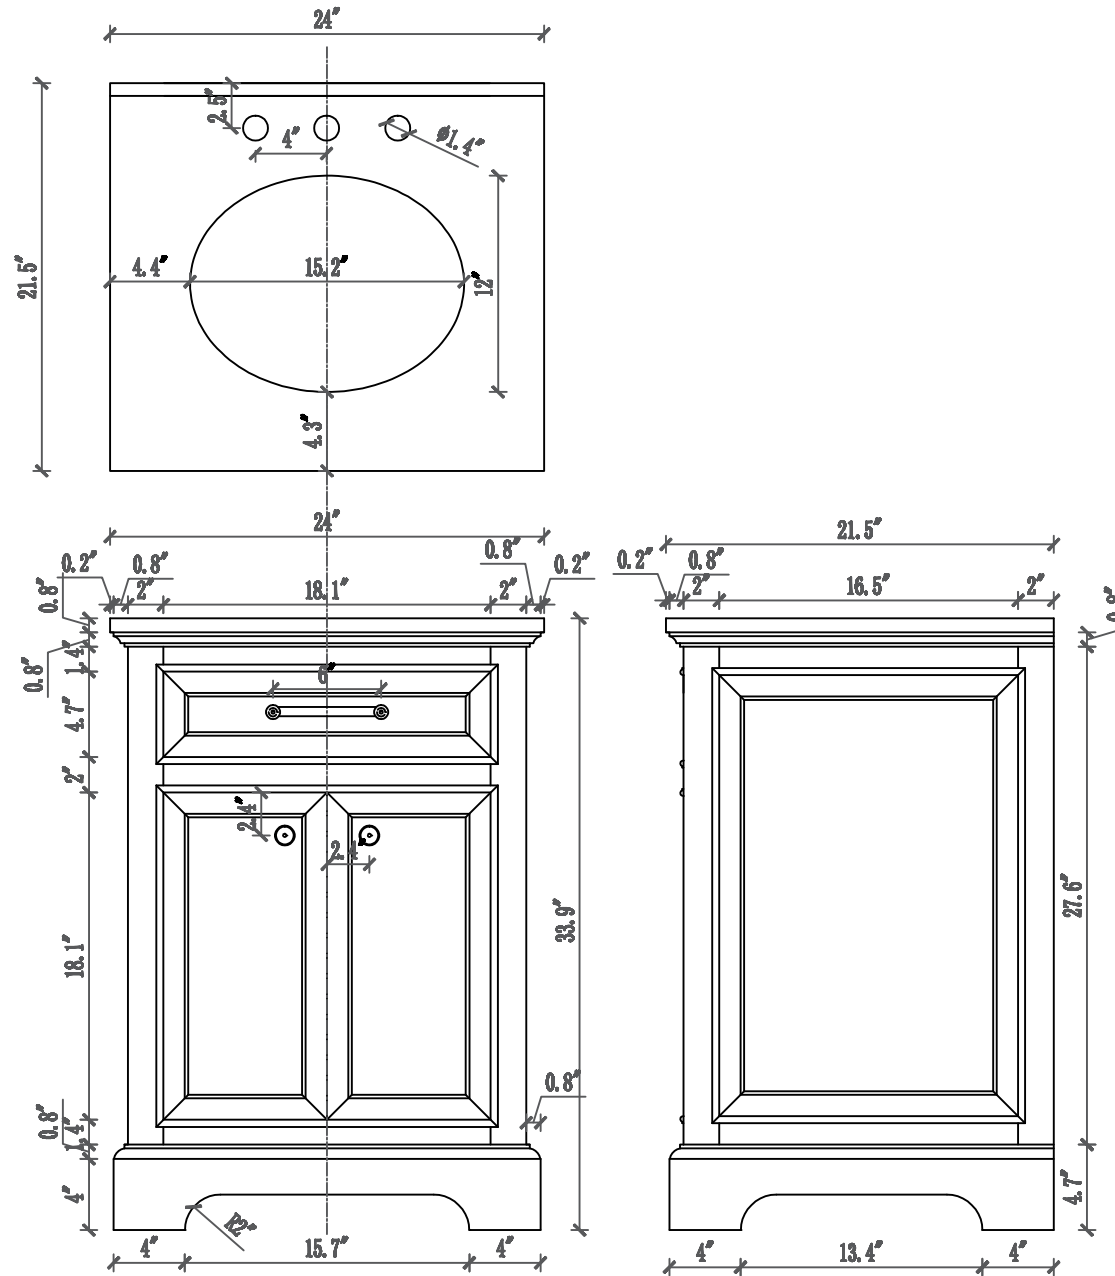

MODEL: DERBY 24GF

WATER  
CREATION

## TECHNICAL DATASHEET

Water Creation London Classic  
Wide Spread Lavatory Faucet  
F2-0009-01-BX

### PRODUCT SPECIFICATION

Construction: 100% Solid Brass  
Connection: 1/2" IPS

Finish: Chrome  
Handle Style: British Cross  
Sink Hole Required: 3  
Spout Height: 1-1/2" Aerator, 3" Overall  
Spout Reach: 5-1/2"  
Flow Rate: 2.0 GPM @ 60 PSI