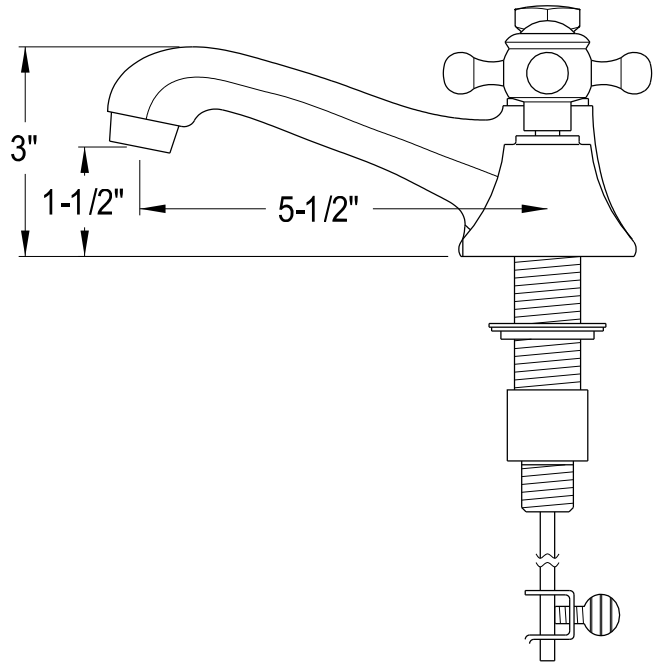

MODEL: DERBY 24GF

WATER  
CREATION

## TECHNICAL DATASHEET

Water Creation London Classic  
Wide Spread Lavatory Faucet  
F2-0009-01-BX

### PRODUCT SPECIFICATION

Construction: 100% Solid Brass  
Connection: 1/2" IPS

Finish: Chrome  
Handle Style: British Cross  
Sink Hole Required: 3  
Spout Height: 1-1/2" Aerator, 3" Overall  
Spout Reach: 5-1/2"  
Flow Rate: 2.0 GPM @ 60 PSI