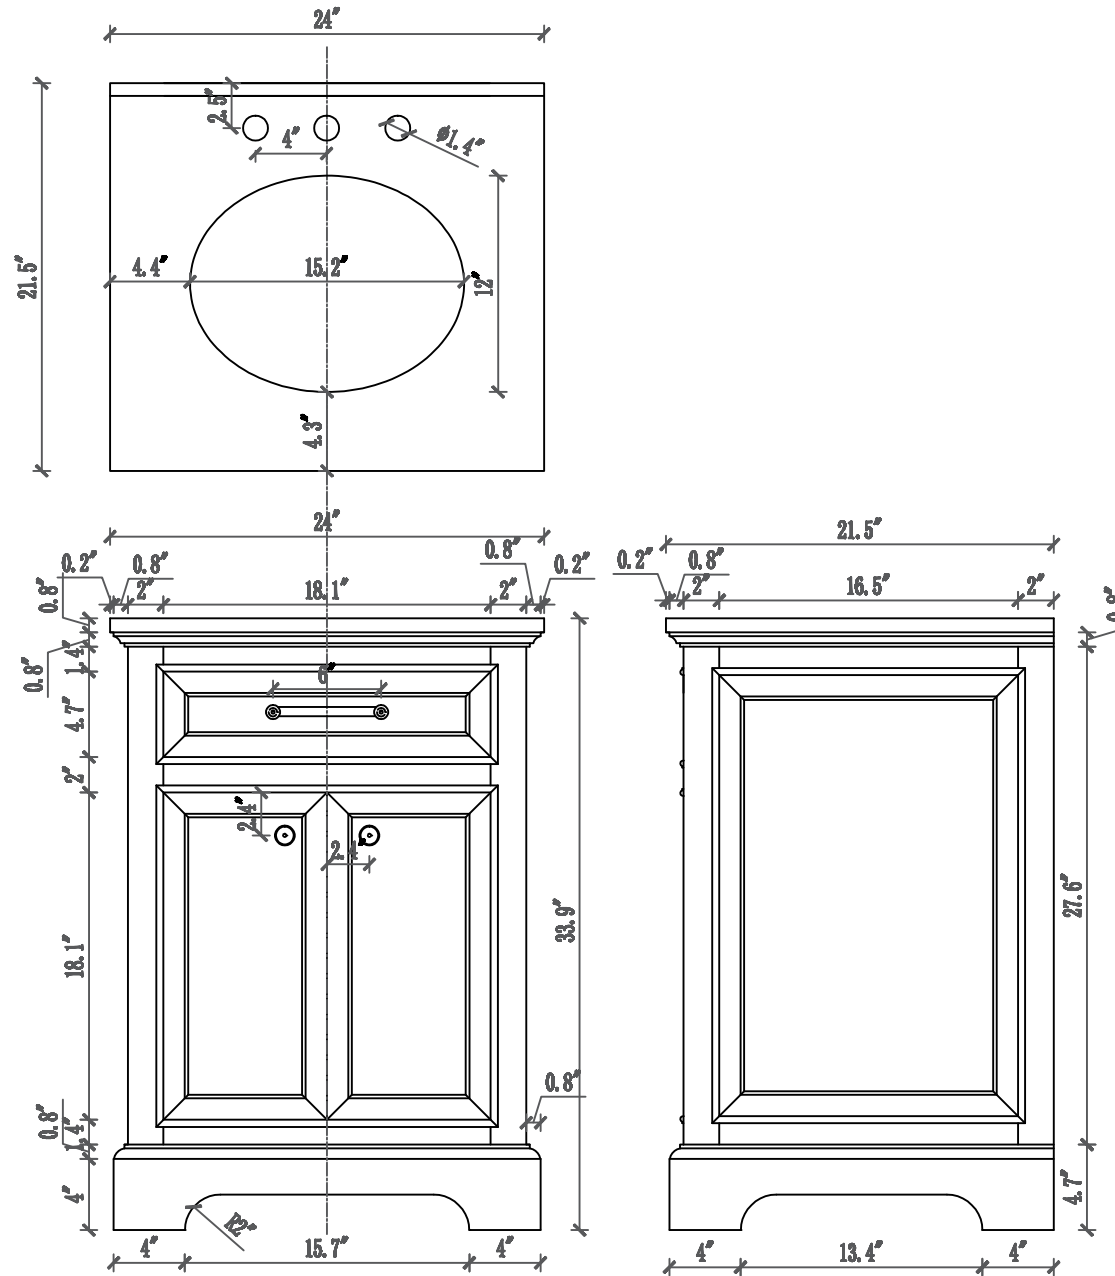

MODEL: DERBY 24GB

WATER CREATION