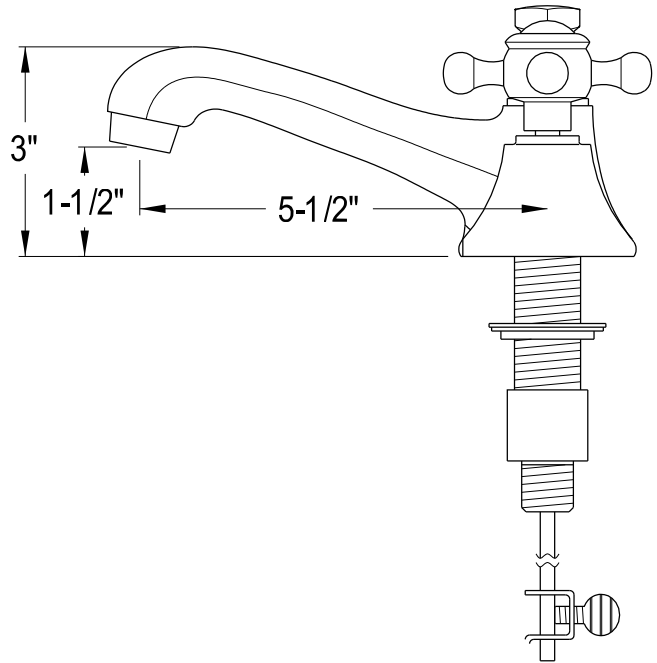

MODEL: DERBY 24GBF

WATER  
CREATION

## TECHNICAL DATASHEET

Water Creation London Classic  
Wide Spread Lavatory Faucet  
F2-0009-01-BX

### PRODUCT SPECIFICATION

Construction: 100% Solid Brass  
Connection: 1/2" IPS

Finish: Chrome  
Handle Style: British Cross  
Sink Hole Required: 3  
Spout Height: 1-1/2" Aerator, 3" Overall  
Spout Reach: 5-1/2"  
Flow Rate: 2.0 GPM @ 60 PSI