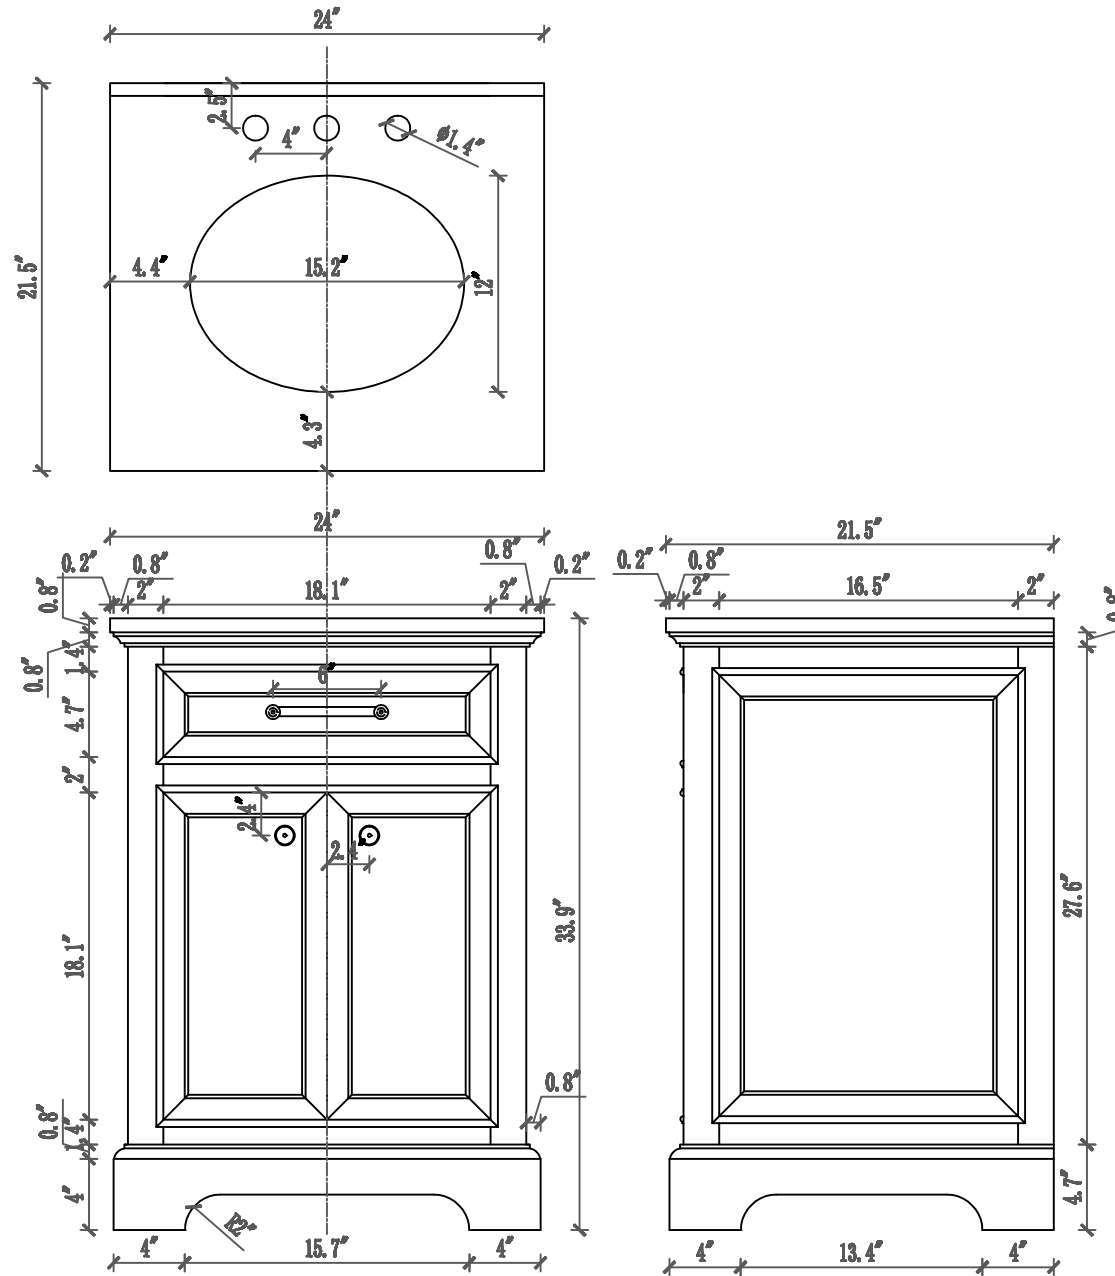

MODEL: DERBY 24GBF

WATER  
CREATION

## TECHNICAL DATASHEET

Water Creation London Classic  
Wide Spread Lavatory Faucet  
F2-0009-01-BX

### PRODUCT SPECIFICATION

Construction: 100% Solid Brass  
Connection: 1/2" IPS

Finish: Chrome  
Handle Style: British Cross  
Sink Hole Required: 3  
Spout Height: 1-1/2" Aerator, 3" Overall  
Spout Reach: 5-1/2"  
Flow Rate: 2.0 GPM @ 60 PSI