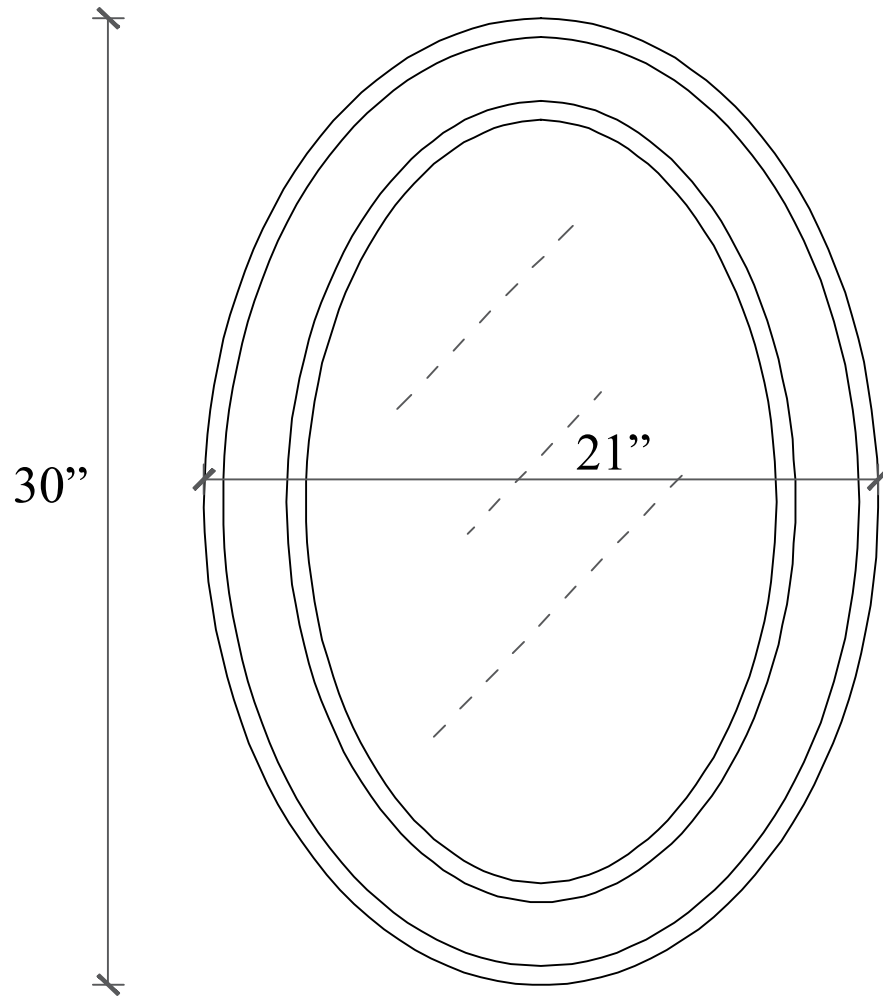

MODEL: DERBY 24GBF

WATER  
CREATION

## TECHNICAL DATASHEET

Water Creation London Classic  
Wide Spread Lavatory Faucet  
F2-0009-01-BX

### PRODUCT SPECIFICATION

Construction: 100% Solid Brass  
Connection: 1/2" IPS

Finish: Chrome  
Handle Style: British Cross  
Sink Hole Required: 3  
Spout Height: 1-1/2" Aerator, 3" Overall  
Spout Reach: 5-1/2"  
Flow Rate: 2.0 GPM @ 60 PSI