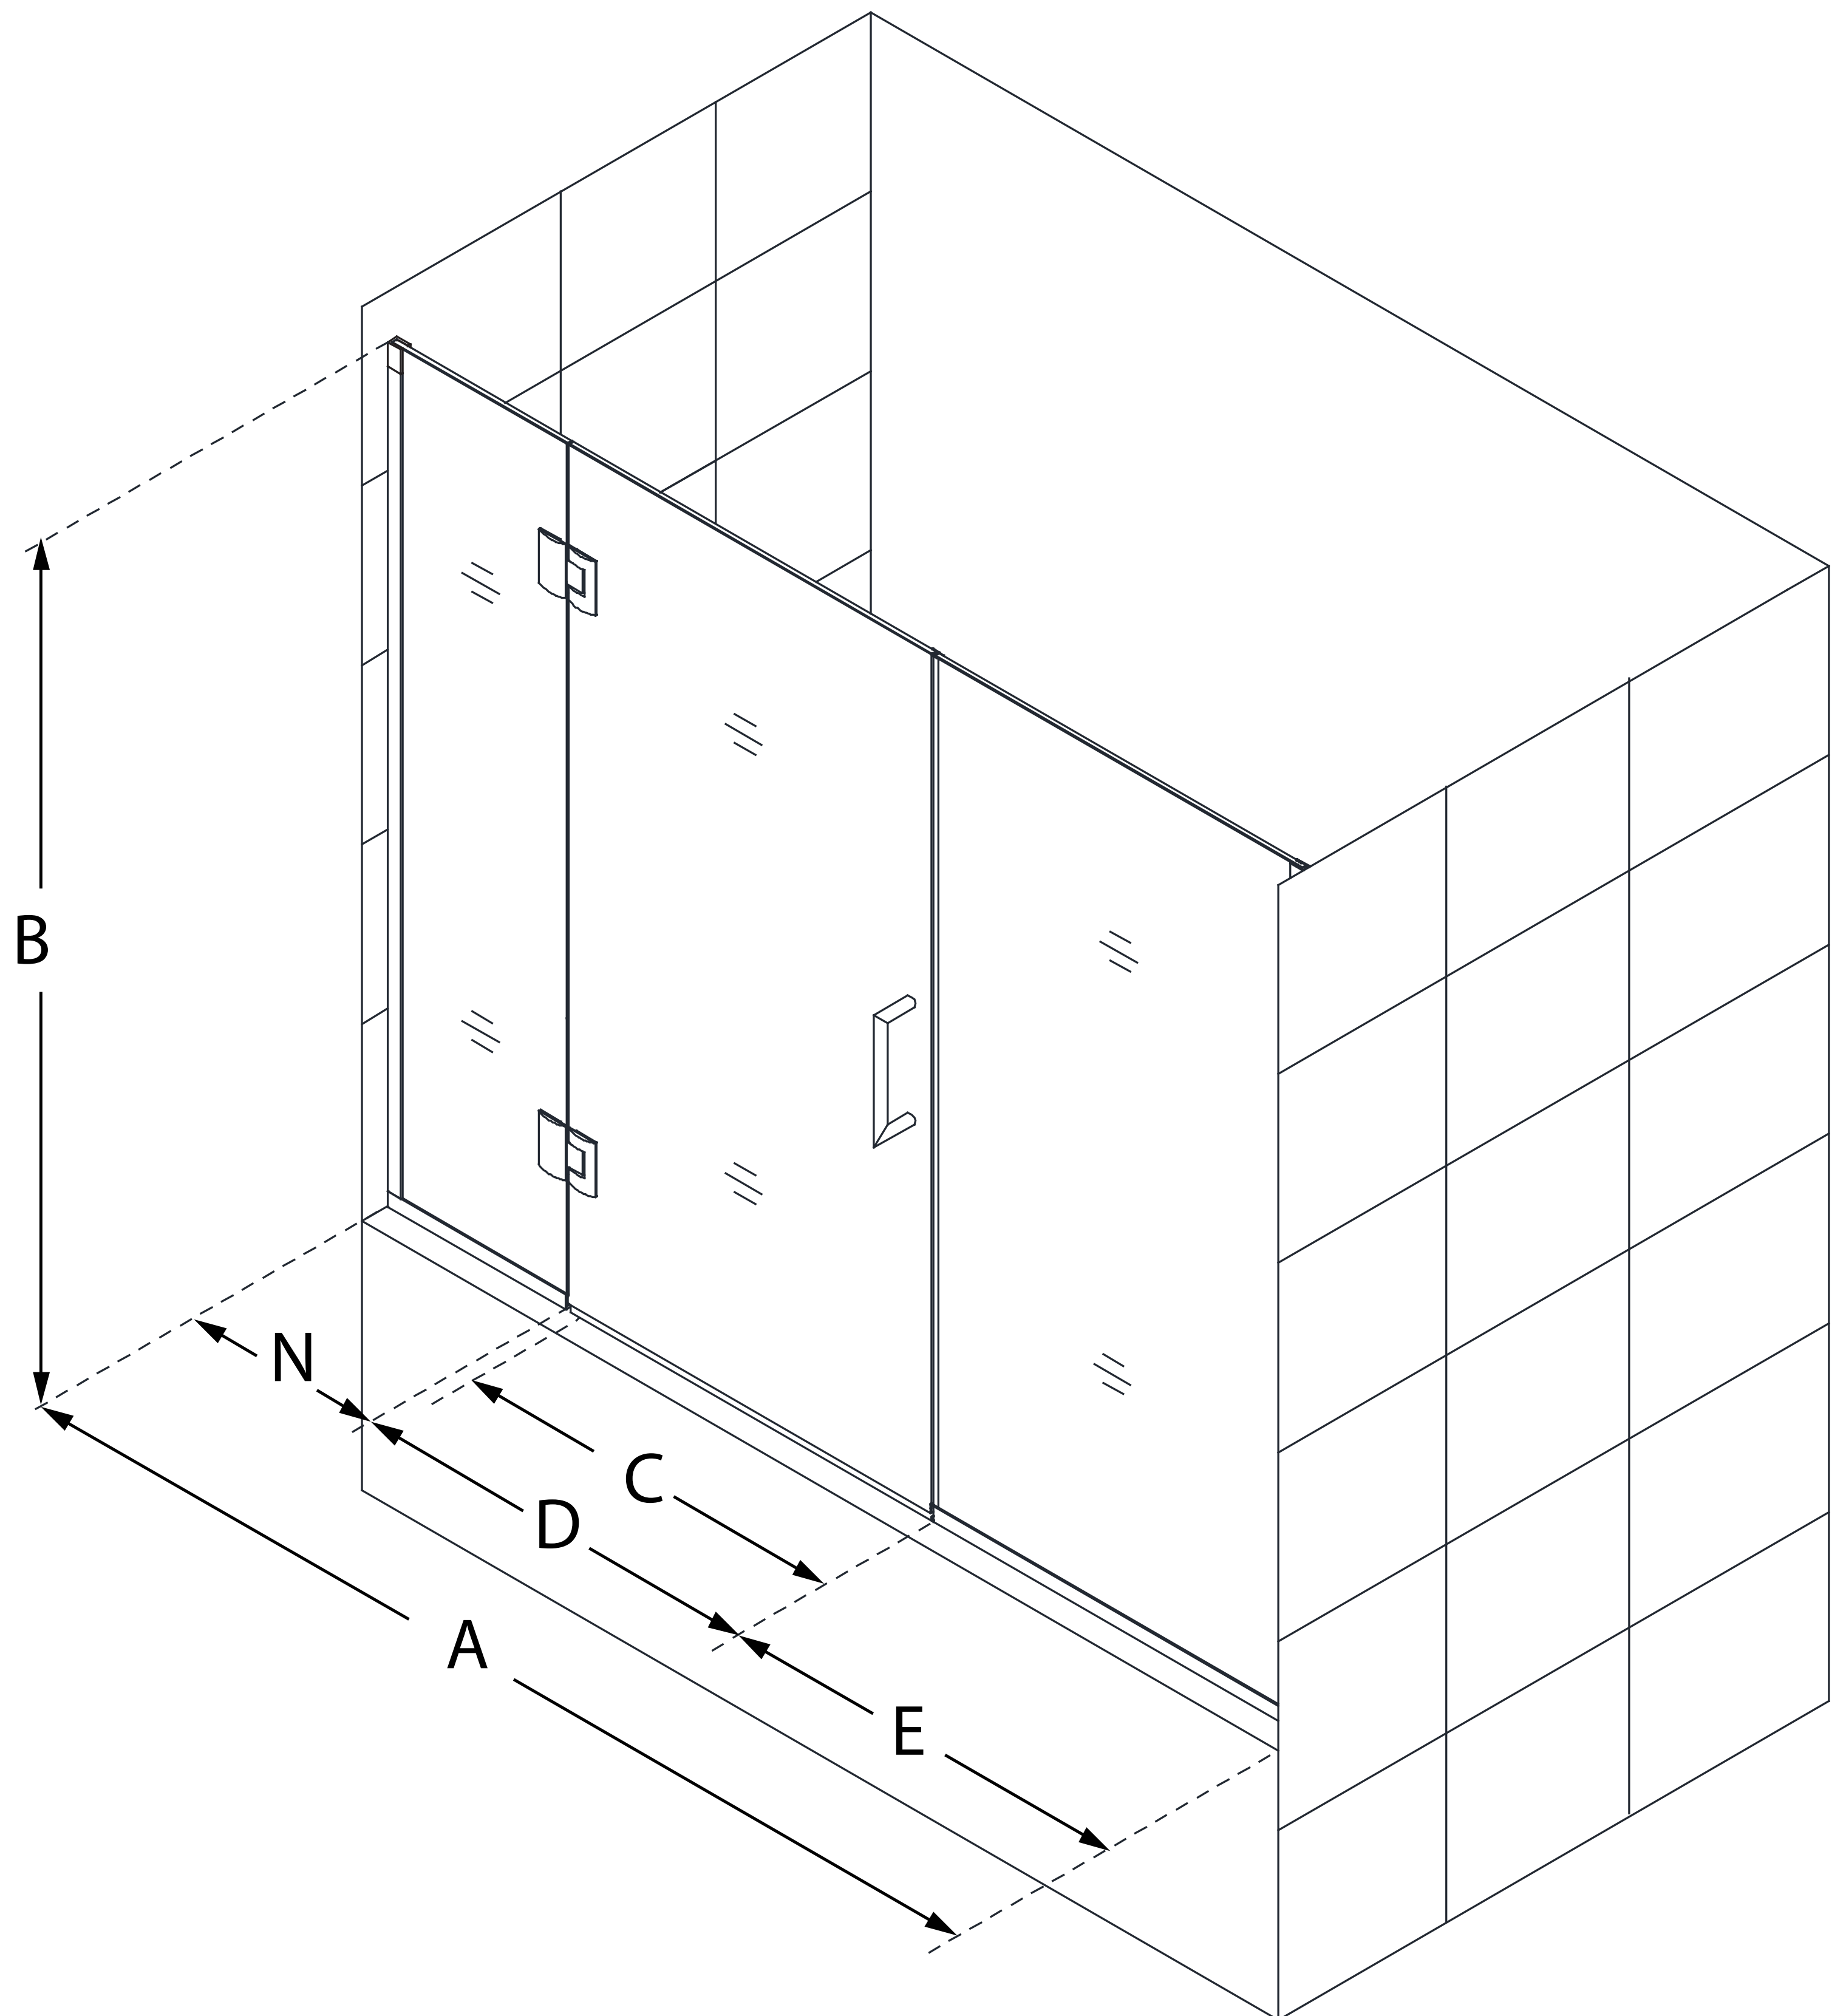

# UNIDOOR-X

DreamLine Unidoor-X 58" W x  
58" H Frameless Hinged Tub Door,  
Clear Glass

**SWING DOOR**

## CONFIGURATION DIMENSIONS:

**A: 58"**  
MODEL WIDTH

**B: 58"**  
MODEL HEIGHT

**C: 26"**  
ACCESS WIDTH

**D: 27"**  
DOOR WIDTH

**E: 24"**  
INLINE PANEL WIDTH

**N: 7"**  
HINGE PANEL WIDTH

DreamLine reserves the right to update or modify the hardware or materials pictured without prior notice for the purpose of product improvement and customer satisfaction.