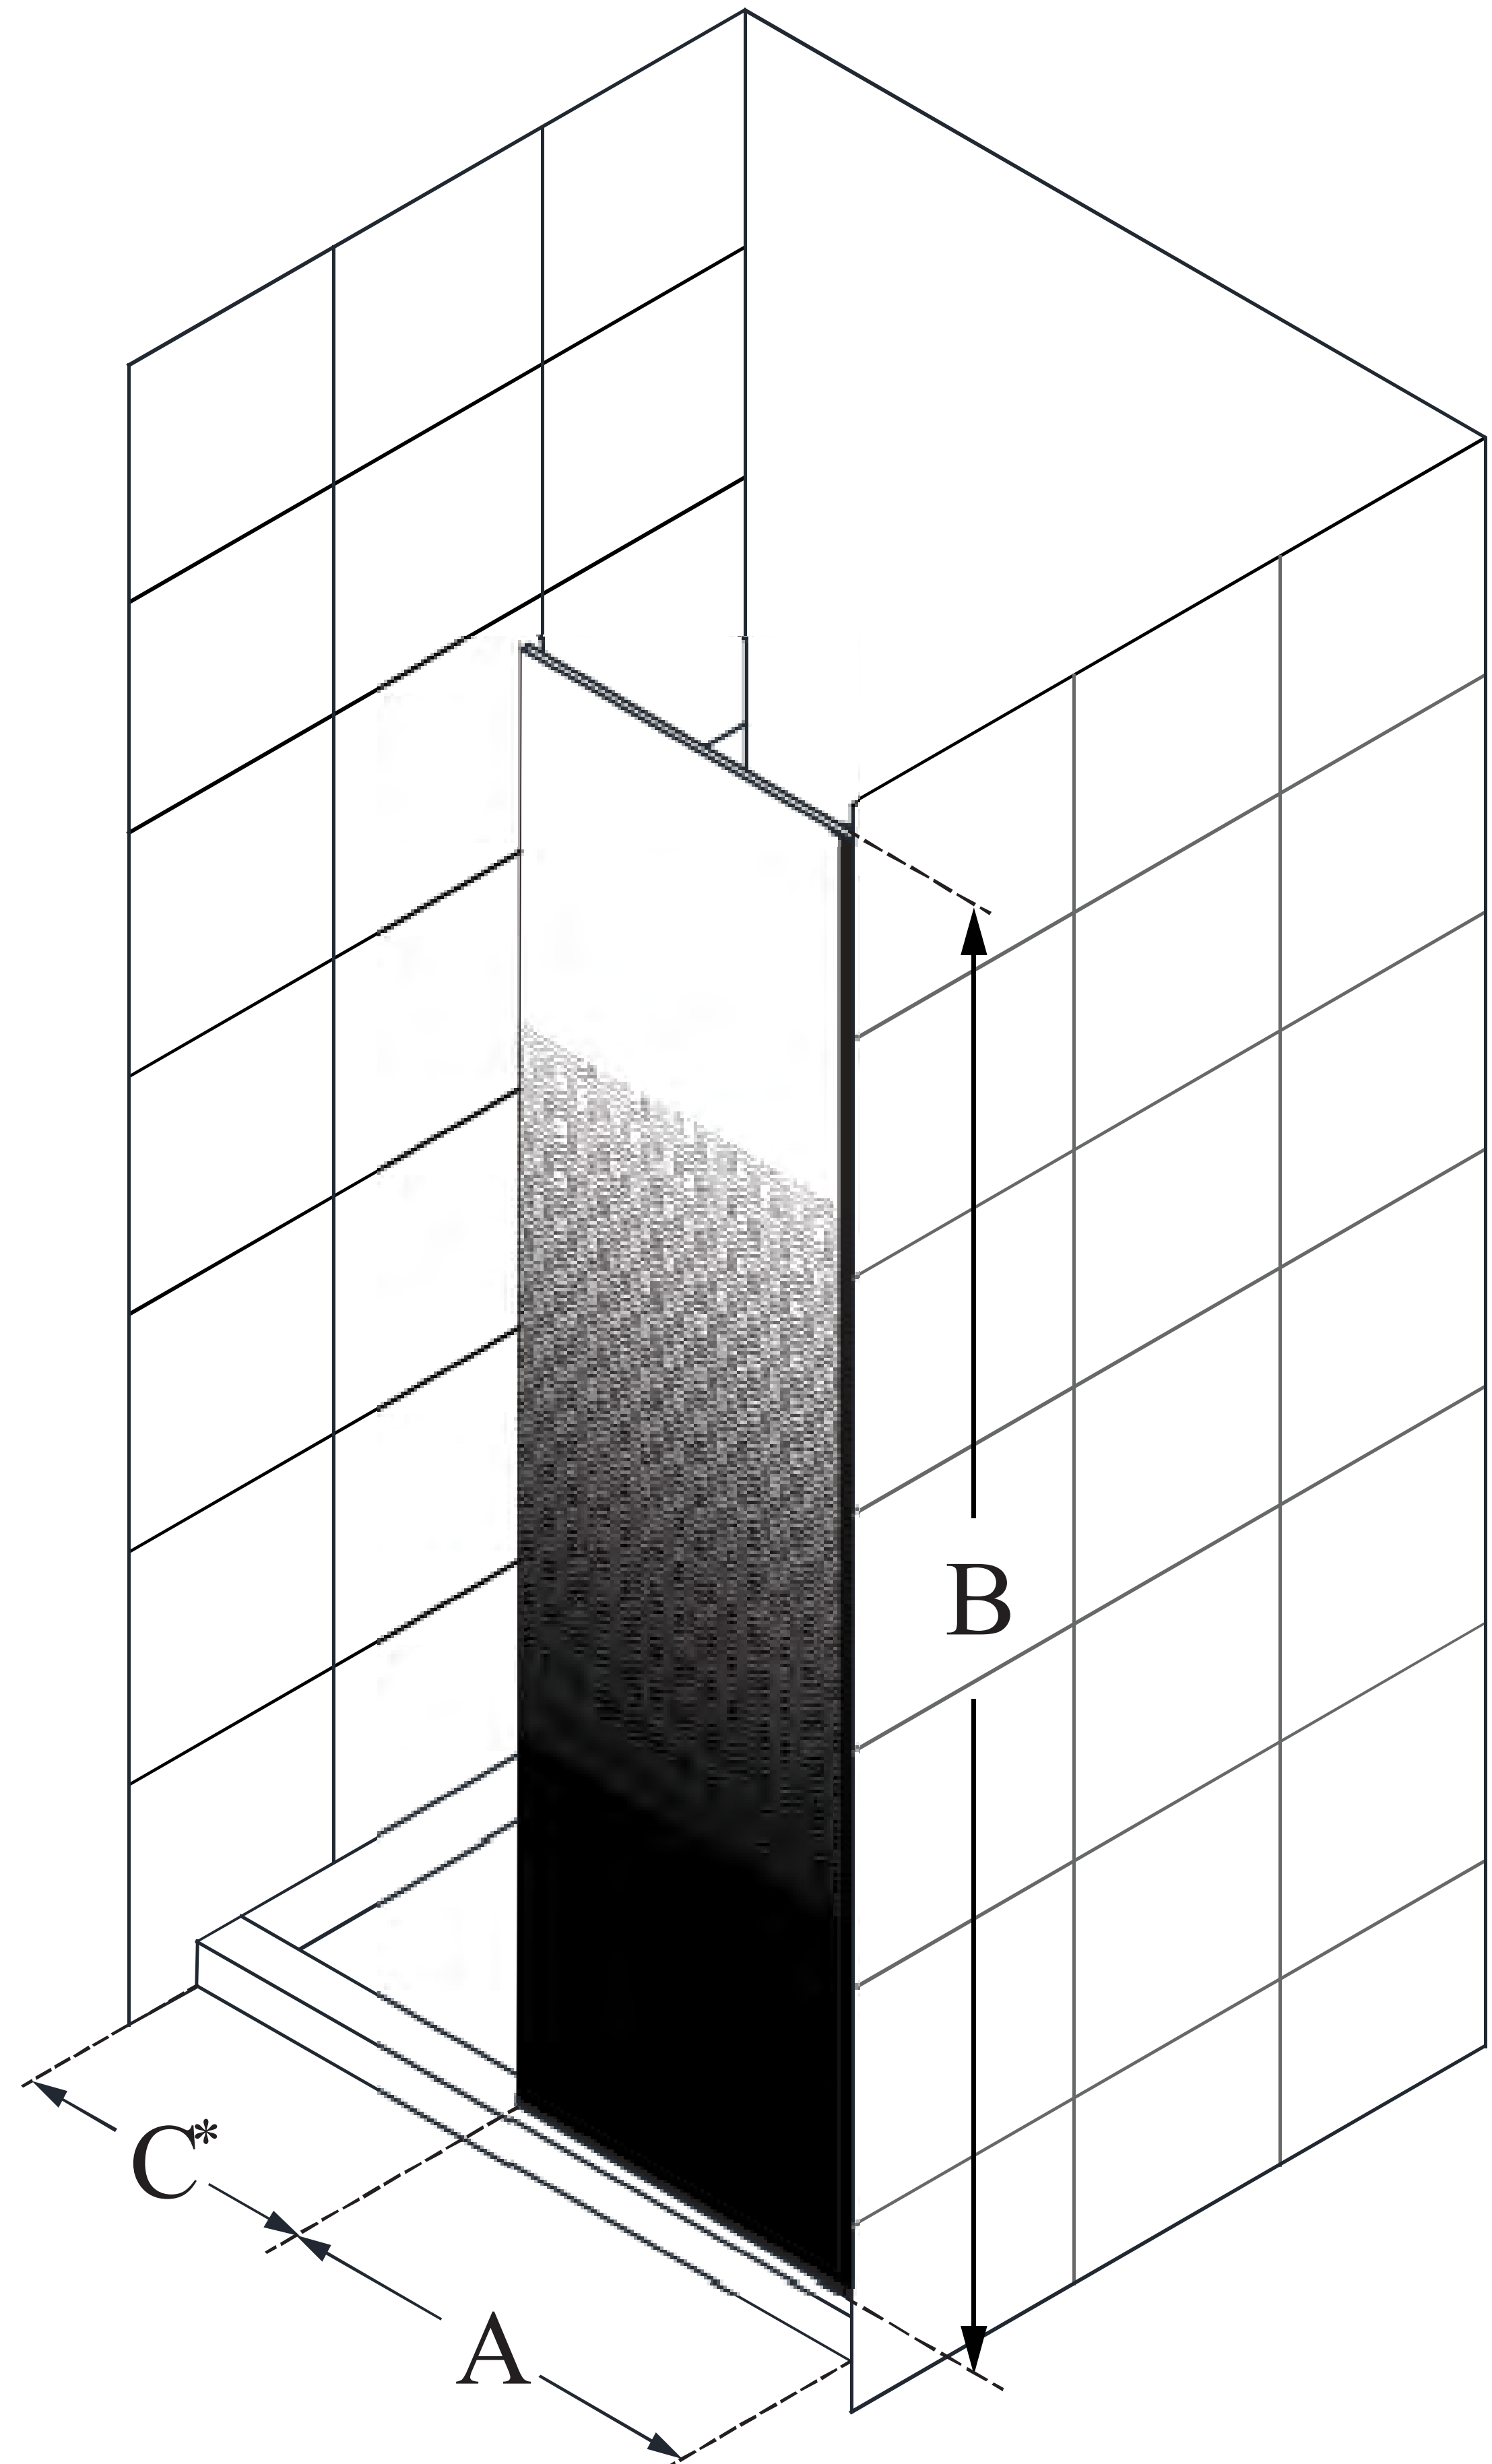

D3234720PXB

LINEA OMBRE

DreamLine Linea Ombre 34 in. W
x 72 in. H Single Panel Frameless
Shower Door, Open Entry Design

WALK-IN SHOWER

CONFIGURATION DIMENSIONS:

A: 34"

MODEL WIDTH

B: 72"

MODEL HEIGHT

C: 22" min

ACCESS WIDTH

D: -

DOOR WIDTH

E: 34"

INLINE PANEL WIDTH

DreamLine reserves the right to update or modify the hardware or materials pictured without prior notice for the purpose of product improvement and customer satisfaction.