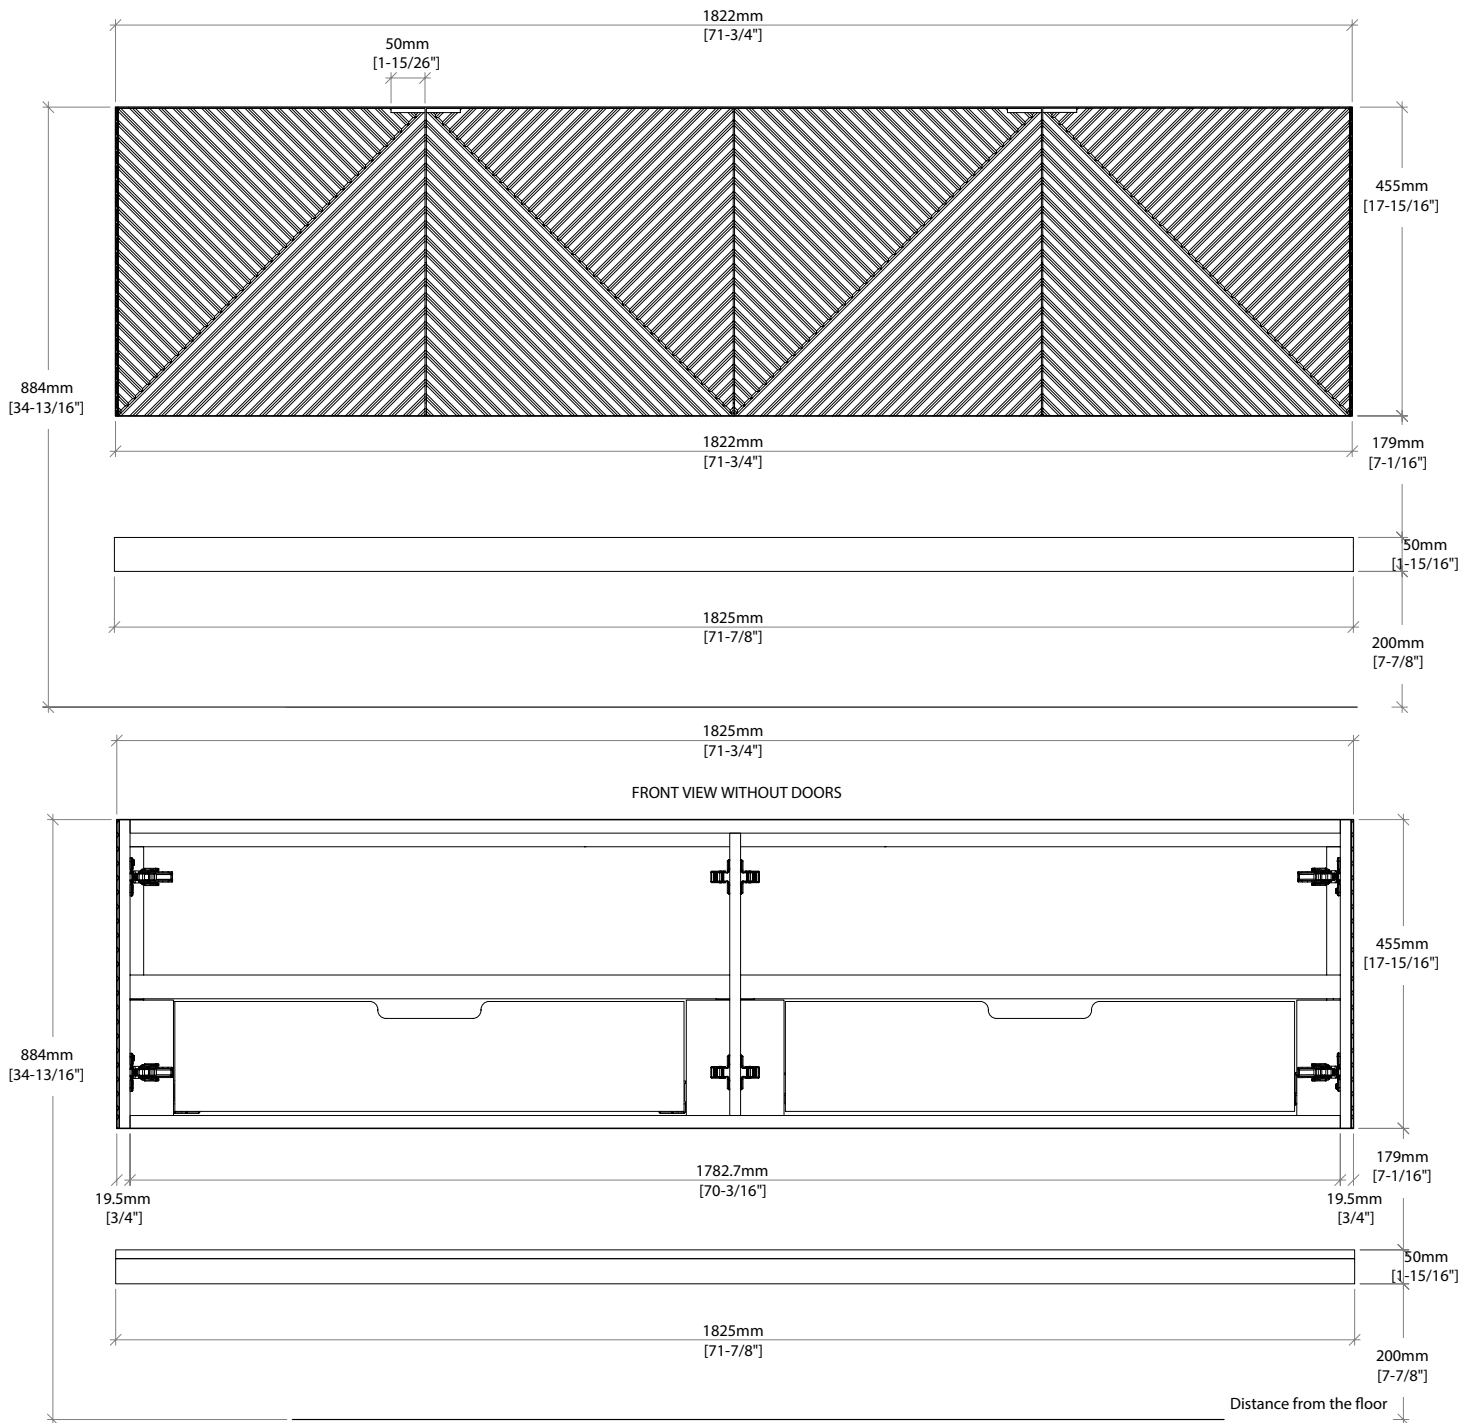

72" Marcello Double Vanity

D200-V72-CSN

All dimensions and specifications are nominal and may vary. Use actual products for accuracy in critical situations. Diagrams are of cabinets only – James Martin Optional Countertops and sinks are not shown.