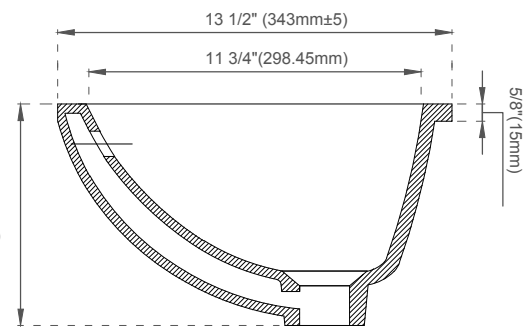

Dimensions

Cabinet Width: 71-3/4" (1822mm)
Cabinet Depth: 23-3/8" (593)
Height: 17-15/16" (455mm)
Rough-In: 23-1/8" (587)
Requires a compact, bottle-style trap
Shelf Width: 71-7/8" (1825mm)
Shelf Depth: 21-1/4" (540 mm)
Shelf Height: 1-15/16" (50mm)

72" Marcello Double Vanity

D200-V72-CSN

Back view

SNK-RS RECTANGULAR PORCELAIN UNDERMOUNT SINK

JAMES MARTIN
VANITIES

ASME A112.19.2/CSA B45.1

FEATURES:

- Designed to fit with all James Martin Vanities with a 3cm Carrara (090 series) and Solid Surface (080 series) tops
- Sink Material: Porcelain
- Integrated overflow
- Sink shape: Rectangular with straight sides
- Sink(s) ship in a separate carton from the top and vanity
- Sink clips and hardware are not included. All mounting hardware ships with the 3cm quartz tops
- Drain included: NO
- Faucet included: NO
- Overflow cover: NO

EXTERNAL DIMENSIONS:

Length: 18-3/8"
Width: 13-1/2"
Height: 7-7/8"

INTERNAL BASIN DIMENSIONS:

Basin Length: 16-3/8"
Basin Width: 11-3/4"
Basin Depth: 6"
Fits Drain Hole Size: 1-1/2"

All dimensions are nominal