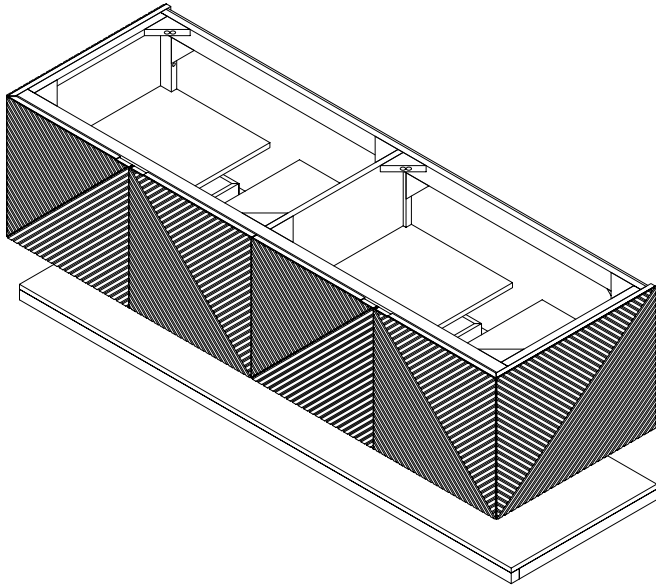

72" Marcello Double Vanity

D200-V72-CSN

Details and Features

Solids: Poplar
Veneers: Acacia
Panels: Marine MDF
Installation Type: Wall Mount
Number of Doors: 4
Number of Drawers: 2 (internal)
Shelves: 1 (fixed) (internal)
Shelf: 1 floating
Assembly Required: No
Drawer Boxes: Acacia veneers over Marine MDF
English Dovetail joinery
Aluminum Laminate Drawer Liners
Hardware Finish: Champagne Brass
Full Extension, Soft Close Glides
European Soft Close Hinges
Vanity Top: Optional 3cm Tops available
Number of Basins: 1
(included with optional countertop purchase)

Dimensions

Cabinet Width: 71-3/4" (1822mm)
Cabinet Depth: 23-3/8" (593)
Height: 17-15/16" (455mm)
Rough-In: 23-1/8" (587)
Requires a compact, bottle-style trap
Shelf Width: 71-7/8" (1825mm)
Shelf Depth: 21-1/4" (540 mm)
Shelf Height: 1-15/16" (50mm)