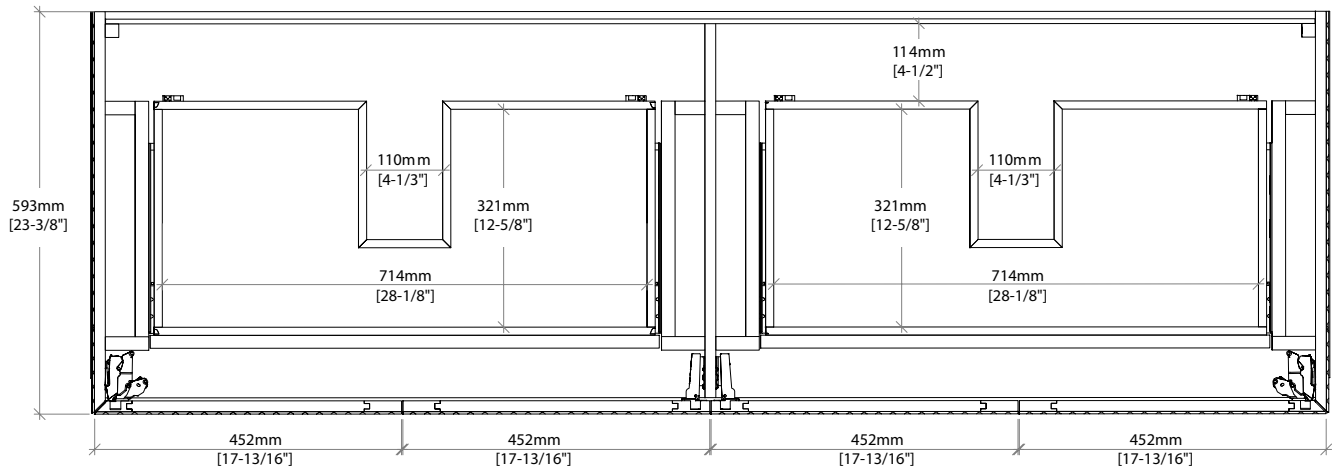

72" Marcello Double Vanity

D200-V72-CSN

All dimensions and specifications are nominal and may vary. Use actual products for accuracy in critical situations. Diagrams are of cabinets only – James Martin Optional Countertops and sinks are not shown.