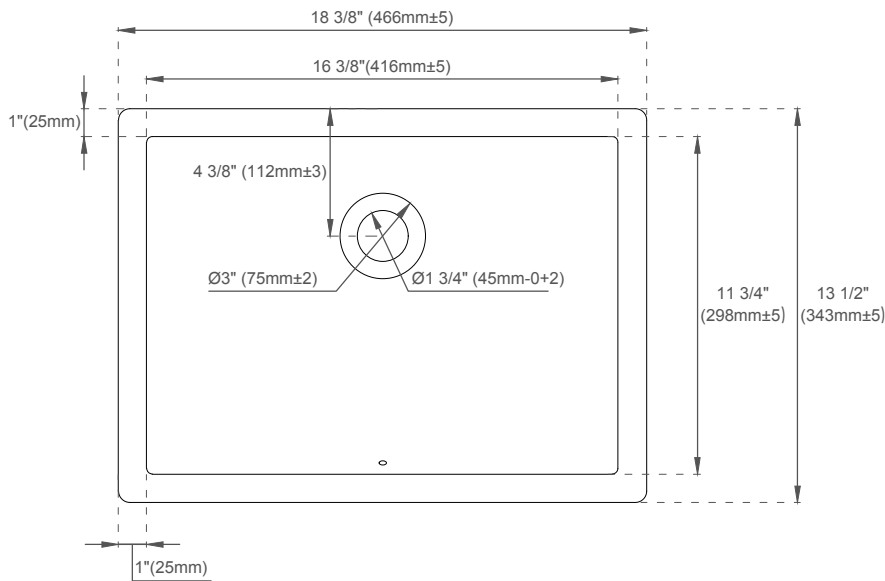

Dimensions

Cabinet Width: 71-3/4" (1822mm)
Cabinet Depth: 23-3/8" (593)
Height: 17-15/16" (455mm)
Rough-In: 23-1/8" (587)
Requires a compact, bottle-style trap
Shelf Width: 71-7/8" (1825mm)
Shelf Depth: 21-1/4" (540 mm)
Shelf Height: 1-15/16" (50mm)

72" Marcello Double Vanity

D200-V72-CSN

Back view

SNK-RS RECTANGULAR PORCELAIN UNDERMOUNT SINK

JAMES MARTIN
VANITIES

ASME A112.19.2/CSA B45.1

FEATURES:

- Designed to fit with all James Martin Vanities with a 3cm Carrara (090 series) and Solid Surface (080 series) tops
- Sink Material: Porcelain
- Integrated overflow
- Sink shape: Rectangular with straight sides
- Sink(s) ship in a separate carton from the top and vanity
- Sink clips and hardware are not included. All mounting hardware ships with the 3cm quartz tops
- Drain included: NO
- Faucet included: NO
- Overflow cover: NO

EXTERNAL DIMENSIONS:

Length: 18-3/8"
Width: 13-1/2"
Height: 7-7/8"

INTERNAL BASIN DIMENSIONS:

Basin Length: 16-3/8"
Basin Width: 11-3/4"
Basin Depth: 6"
Fits Drain Hole Size: 1-1/2"

All dimensions are nominal