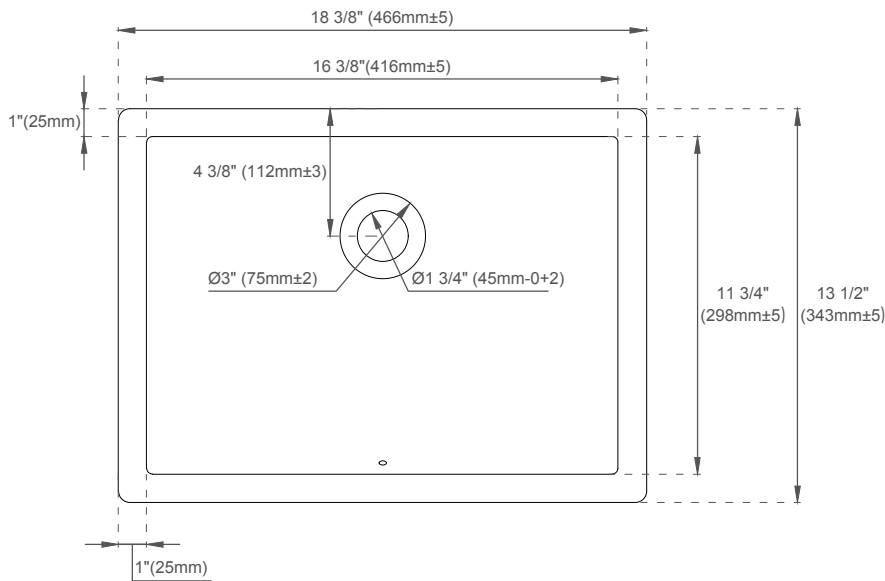

Dimensions

Cabinet Width: 71-3/4" (1822mm)
Cabinet Depth: 23-3/8" (593)
Height: 17-15/16" (455mm)
Rough-In: 23-1/8" (587)
Requires a compact, bottle-style trap
Shelf Width: 71-7/8" (1825mm)
Shelf Depth: 21-1/4" (540 mm)
Shelf Height: 1-15/16" (50mm)

EXTERNAL DIMENSIONS:

Length: 18-3/8"
Width: 13-1/2"
Height: 7-7/8"

INTERNAL BASIN DIMENSIONS:

Basin Length: 16-3/8"
Basin Width: 11-3/4"
Basin Depth: 6"
Fits Drain Hole Size: 1-1/2"

All dimensions are nominal

SNK-RS RECTANGULAR PORCELAIN UNDERMOUNT SINK

JAMES MARTIN
VANITIES

ASME A112.19.2/CSA B45.1

FEATURES:

- Designed to fit with all James Martin Vanities with a 3cm Carrara (090 series) and Solid Surface (080 series) tops
- Sink Material: Porcelain
- Integrated overflow
- Sink shape: Rectangular with straight sides
- Sink(s) ship in a separate carton from the top and vanity
- Sink clips and hardware are not included. All mounting hardware ships with the 3cm quartz tops
- Drain included: NO
- Faucet included: NO
- Overflow cover: NO