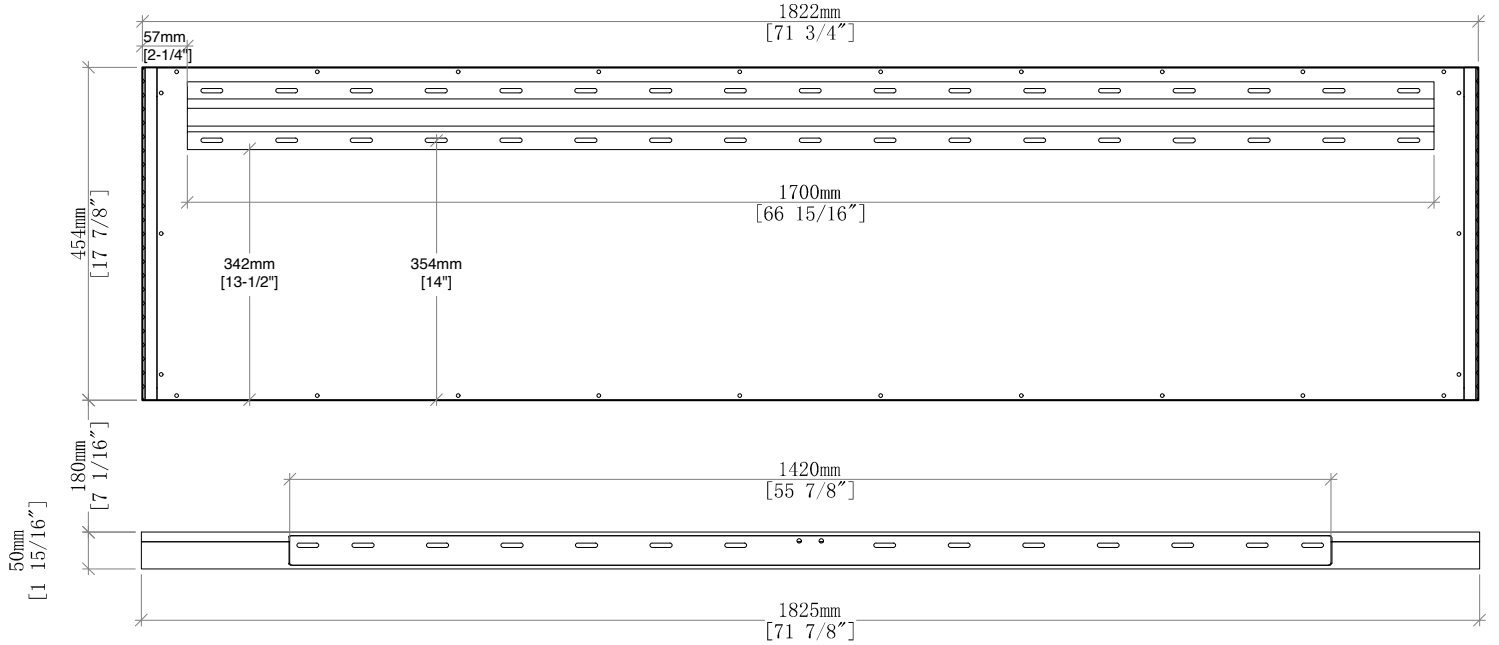

72" Marcello Double Vanity

D200-V72-CSN

Details and Features

Solids: Poplar
Veneers: Acacia
Panels: Marine MDF
Installation Type: Wall Mount
Number of Doors: 4
Number of Drawers: 2 (internal)
Shelves: 1 (fixed) (internal)
Shelf: 1 floating
Assembly Required: No
Drawer Boxes: Acacia veneers over Marine MDF
English Dovetail joinery
Aluminum Laminate Drawer Liners
Hardware Finish: Champagne Brass
Full Extension, Soft Close Glides
European Soft Close Hinges
Vanity Top: Optional 3cm Tops available
Number of Basins: 1
(included with optional countertop purchase)

72" Marcello Double Vanity

D200-V72-CSN

Back view

SNK-RS RECTANGULAR PORCELAIN UNDERMOUNT SINK

JAMES MARTIN
VANITIES

ASME A112.19.2/CSA B45.1

FEATURES:

- Designed to fit with all James Martin Vanities with a 3cm Carrara (090 series) and Solid Surface (080 series) tops
- Sink Material: Porcelain
- Integrated overflow
- Sink shape: Rectangular with straight sides
- Sink(s) ship in a separate carton from the top and vanity
- Sink clips and hardware are not included. All mounting hardware ships with the 3cm quartz tops
- Drain included: NO
- Faucet included: NO
- Overflow cover: NO

EXTERNAL DIMENSIONS:

Length: 18-3/8"
Width: 13-1/2"
Height: 7-7/8"

INTERNAL BASIN DIMENSIONS:

Basin Length: 16-3/8"
Basin Width: 11-3/4"
Basin Depth: 6"
Fits Drain Hole Size: 1-1/2"

All dimensions are nominal