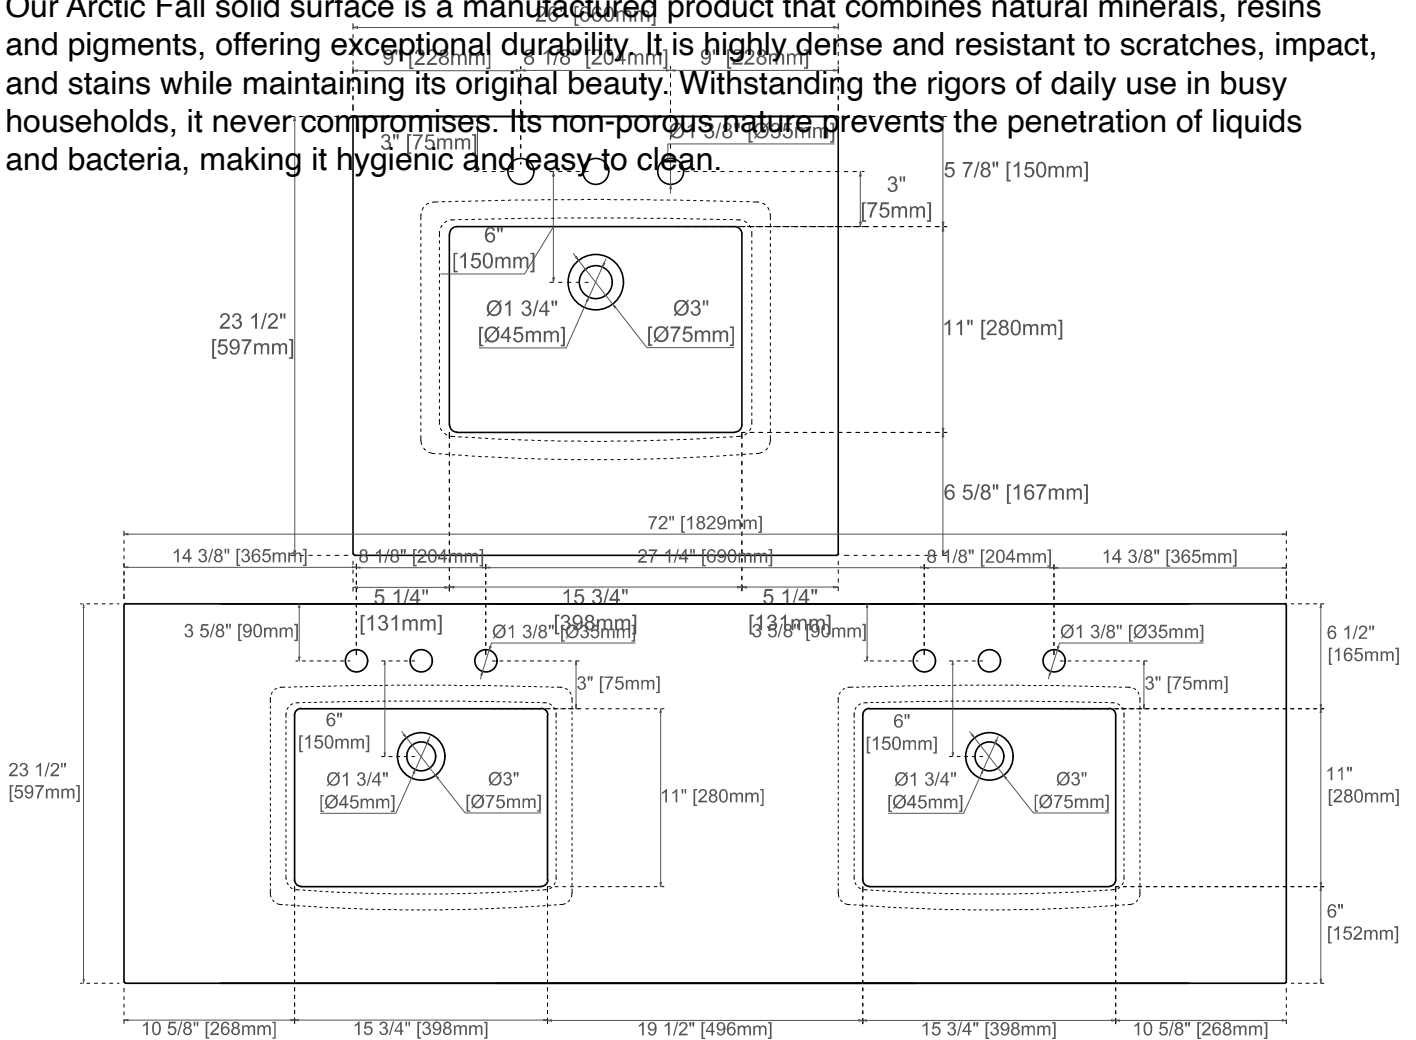

Solid Surface

Our Arctic Fall solid surface is a manufactured product that combines natural minerals, resins and pigments, offering exceptional durability. It is highly dense and resistant to scratches, impact, and stains while maintaining its original beauty. Withstanding the rigors of daily use in busy households, it never compromises. Its non-porous nature prevents the penetration of liquids and bacteria, making it hygienic and easy to clean.

All dimensions are nominal

Visit website for warranty and installation information
Visit website for warranty and installation information
www.jamesmartinvanities.com
www.jamesmartinvanities.com

Version: 202301

Version:202301