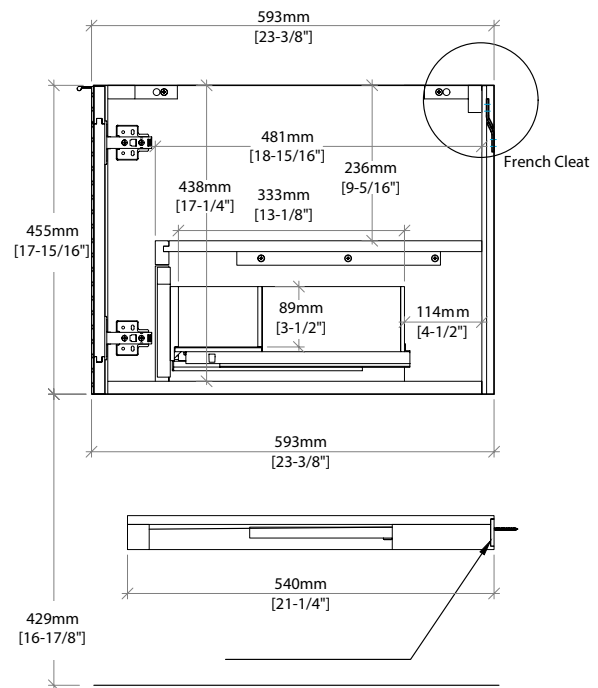

72" Marcello Double Vanity

D200-V72-CSN

All dimensions and specifications are nominal and may vary. Use actual products for accuracy in critical situations. Diagrams are of cabinets only – James Martin Optional Countertops and sinks are not shown.