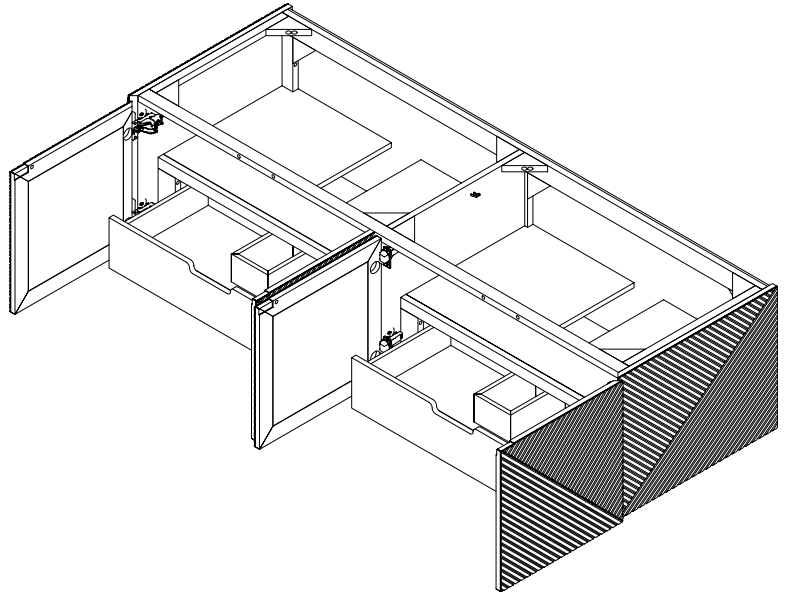

72" Marcello Double Vanity

D200-V72-CSN

Details and Features

Solids: Poplar
Veneers: Acacia
Panels: Marine MDF
Installation Type: Wall Mount
Number of Doors: 4
Number of Drawers: 2 (internal)
Shelves: 1 (fixed) (internal)
Shelf: 1 floating
Assembly Required: No
Drawer Boxes: Acacia veneers over Marine MDF
English Dovetail joinery
Aluminum Laminate Drawer Liners
Hardware Finish: Champagne Brass
Full Extension, Soft Close Glides
European Soft Close Hinges
Vanity Top: Optional 3cm Tops available
Number of Basins: 1
(included with optional countertop purchase)

Dimensions

Cabinet Width: 71-3/4" (1822mm)
Cabinet Depth: 23-3/8" (593)
Height: 17-15/16" (455mm)
Rough-In: 23-1/8" (587)
Requires a compact, bottle-style trap
Shelf Width: 71-7/8" (1825mm)
Shelf Depth: 21-1/4" (540 mm)
Shelf Height: 1-15/16" (50mm)