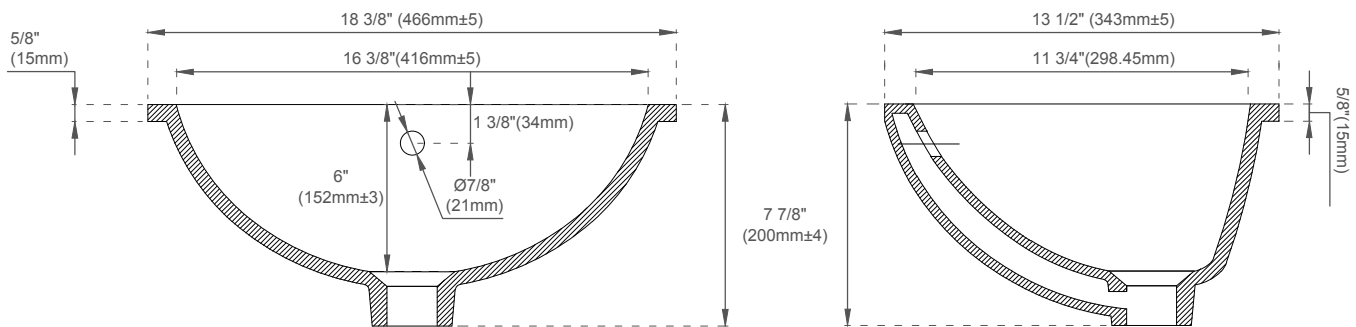

EXTERNAL DIMENSIONS:

Length: 18-3/8"
Width: 13-1/2"
Height: 7-7/8"

INTERNAL BASIN DIMENSIONS:

Basin Length: 16-3/8"
Basin Width: 11-3/4"
Basin Depth: 6"
Fits Drain Hole Size: 1-1/2"

All dimensions are nominal

SNK-RS RECTANGULAR PORCELAIN UNDERMOUNT SINK

JAMES MARTIN
VANITIES

ASME A112.19.2/CSA B45.1

FEATURES:

- Designed to fit with all James Martin Vanities with a 3cm Carrara (090 series) and Solid Surface (080 series) tops
- Sink Material: Porcelain
- Integrated overflow
- Sink shape: Rectangular with straight sides
- Sink(s) ship in a separate carton from the top and vanity
- Sink clips and hardware are not included. All mounting hardware ships with the 3cm quartz tops
- Drain included: NO
- Faucet included: NO
- Overflow cover: NO