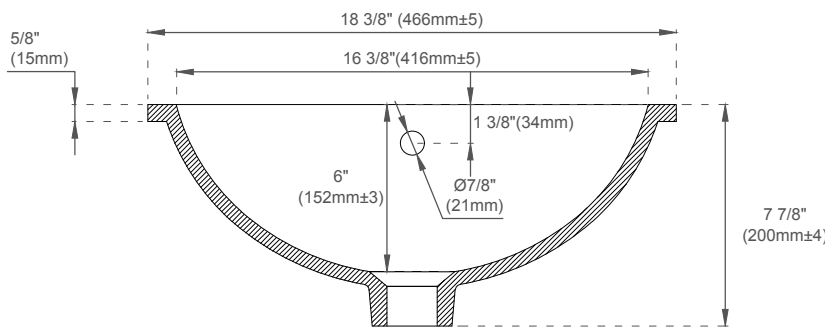

Dimensions

Cabinet Width: 71-3/4" (1822mm)
Cabinet Depth: 23-3/8" (593)
Height: 17-15/16" (455mm)
Rough-In: 23-1/8" (587)
Requires a compact, bottle-style trap
Shelf Width: 71-7/8" (1825mm)
Shelf Depth: 21-1/4" (540 mm)
Shelf Height: 1-15/16" (50mm)

72" Marcello Double Vanity

D200-V72-CSN

Back view

SNK-RS RECTANGULAR PORCELAIN UNDERMOUNT SINK

JAMES MARTIN
VANITIES

ASME A112.19.2/CSA B45.1

FEATURES:

- Designed to fit with all James Martin Vanities with a 3cm Carrara (090 series) and Solid Surface (080 series) tops
- Sink Material: Porcelain
- Integrated overflow
- Sink shape: Rectangular with straight sides
- Sink(s) ship in a separate carton from the top and vanity
- Sink clips and hardware are not included. All mounting hardware ships with the 3cm quartz tops
- Drain included: NO
- Faucet included: NO
- Overflow cover: NO

EXTERNAL DIMENSIONS:

Length: 18-3/8"
Width: 13-1/2"
Height: 7-7/8"

INTERNAL BASIN DIMENSIONS:

Basin Length: 16-3/8"
Basin Width: 11-3/4"
Basin Depth: 6"
Fits Drain Hole Size: 1-1/2"

All dimensions are nominal