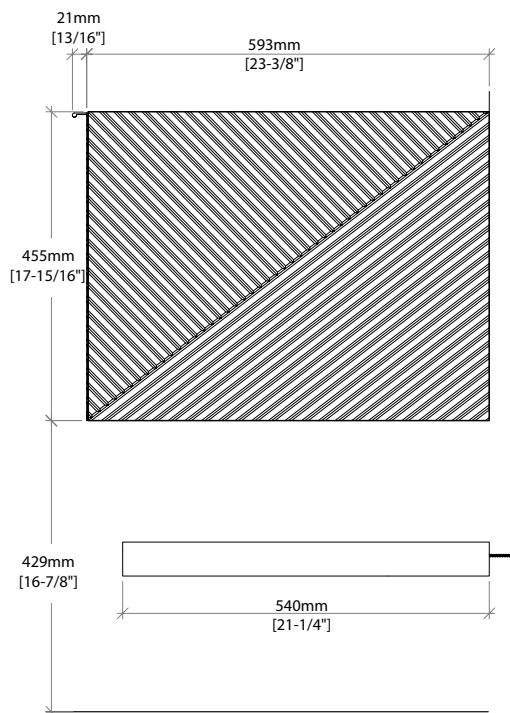

72" Marcello Double Vanity

D200-V72-CSN

All dimensions and specifications are nominal and may vary. Use actual products for accuracy in critical situations. Diagrams are of cabinets only – James Martin Optional Countertops and sinks are not shown.