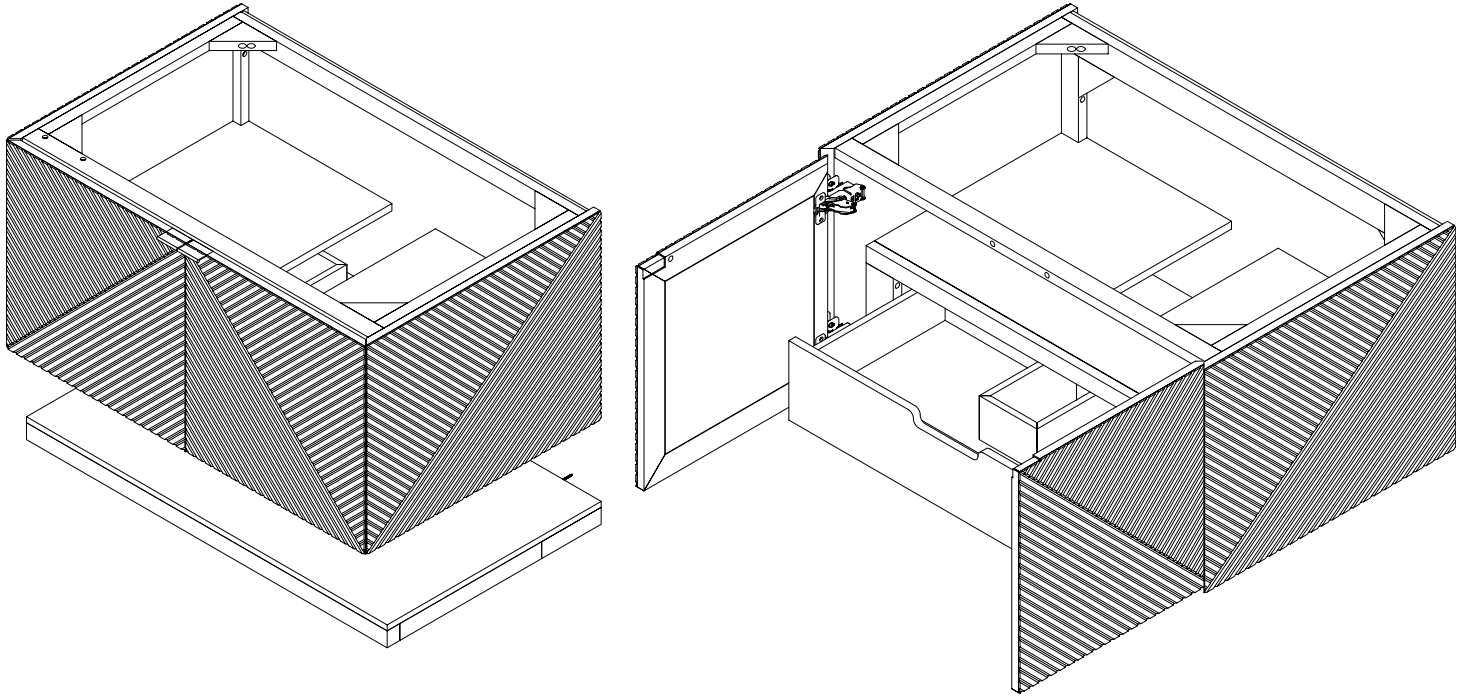

36" Marcello Single Vanity

D200-V36-CSN

Details and Features

Solids: Poplar
Veneers: Acacia
Panels: Marine MDF
Installation Type: Wall Mount
Number of Doors: 2
Number of Drawers: 1 (internal)
Shelves: 1 (fixed) (internal)
Shelves: 1 floating
Assembly Required: No
Drawer Boxes: Acacia veneers over Marine MDF
English Dovetail joinery
Aluminum Laminate Drawer Liners
Hardware Finish: Champagne Brass
Full Extension, Soft Close Glides
European Soft Close Hinges
Vanity Top: Optional 3cm Tops available
Number of Basins: 1
(included with optional countertop purchase)

Dimensions

Cabinet Width: 35-13/16" (910mm)
Cabinet Depth: 23-7/26" (594.6 mm)
Height: 17-15/16" (455)
Rough-In: 23-1/8" (587mm)
Requires a compact, bottle-style trap
Shelf Width: 35-13/16" (910mm)
Shelf Depth: 21-1/4" (540mm)
Shelf Height: 1-15/16" (50mm)

36" Marcello Single Vanity

D200-V36-CSN

All dimensions and specifications are nominal and may vary. Use actual products for accuracy in critical situations. Diagrams are of cabinets only – James Martin Optional Countertops and sinks are not shown.

36" Marcello Single Vanity

D200-V36-CSN

Back view