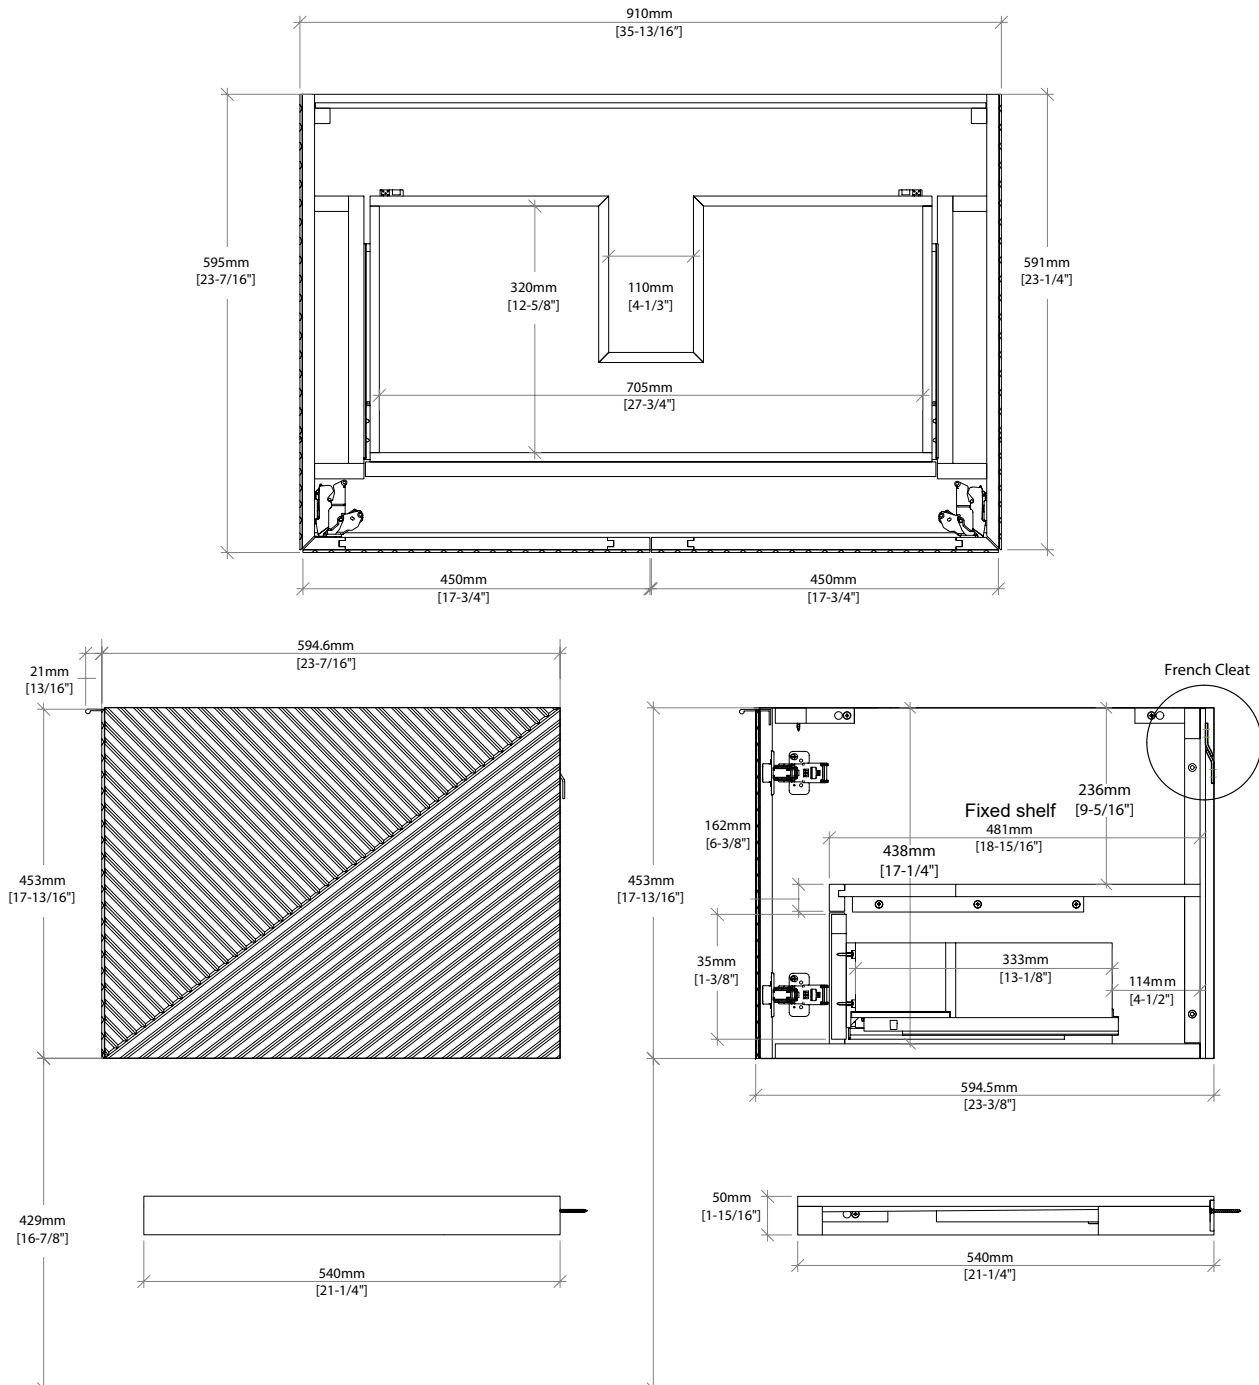

36" Marcello Single Vanity

D200-V36-CSN

Details and Features

Solids: Poplar
Veneers: Acacia
Panels: Marine MDF
Installation Type: Wall Mount
Number of Doors: 2
Number of Drawers: 1 (internal)
Shelves: 1 (fixed) (internal)
Shelves: 1 floating
Assembly Required: No
Drawer Boxes: Acacia veneers over Marine MDF
English Dovetail joinery
Aluminum Laminate Drawer Liners
Hardware Finish: Champagne Brass
Full Extension, Soft Close Glides
European Soft Close Hinges
Vanity Top: Optional 3cm Tops available
Number of Basins: 1
(included with optional countertop purchase)

Dimensions

Cabinet Width: 35-13/16" (910mm)
Cabinet Depth: 23-7/26" (594.6 mm)
Height: 17-15/16" (455)
Rough-In: 23-1/8" (587mm)
Requires a compact, bottle-style trap
Shelf Width: 35-13/16" (910mm)
Shelf Depth: 21-1/4" (540mm)
Shelf Height: 1-15/16" (50mm)

36" Marcello Single Vanity

D200-V36-CSN

All dimensions and specifications are nominal and may vary. Use actual products for accuracy in critical situations. Diagrams are of cabinets only – James Martin Optional Countertops and sinks are not shown.