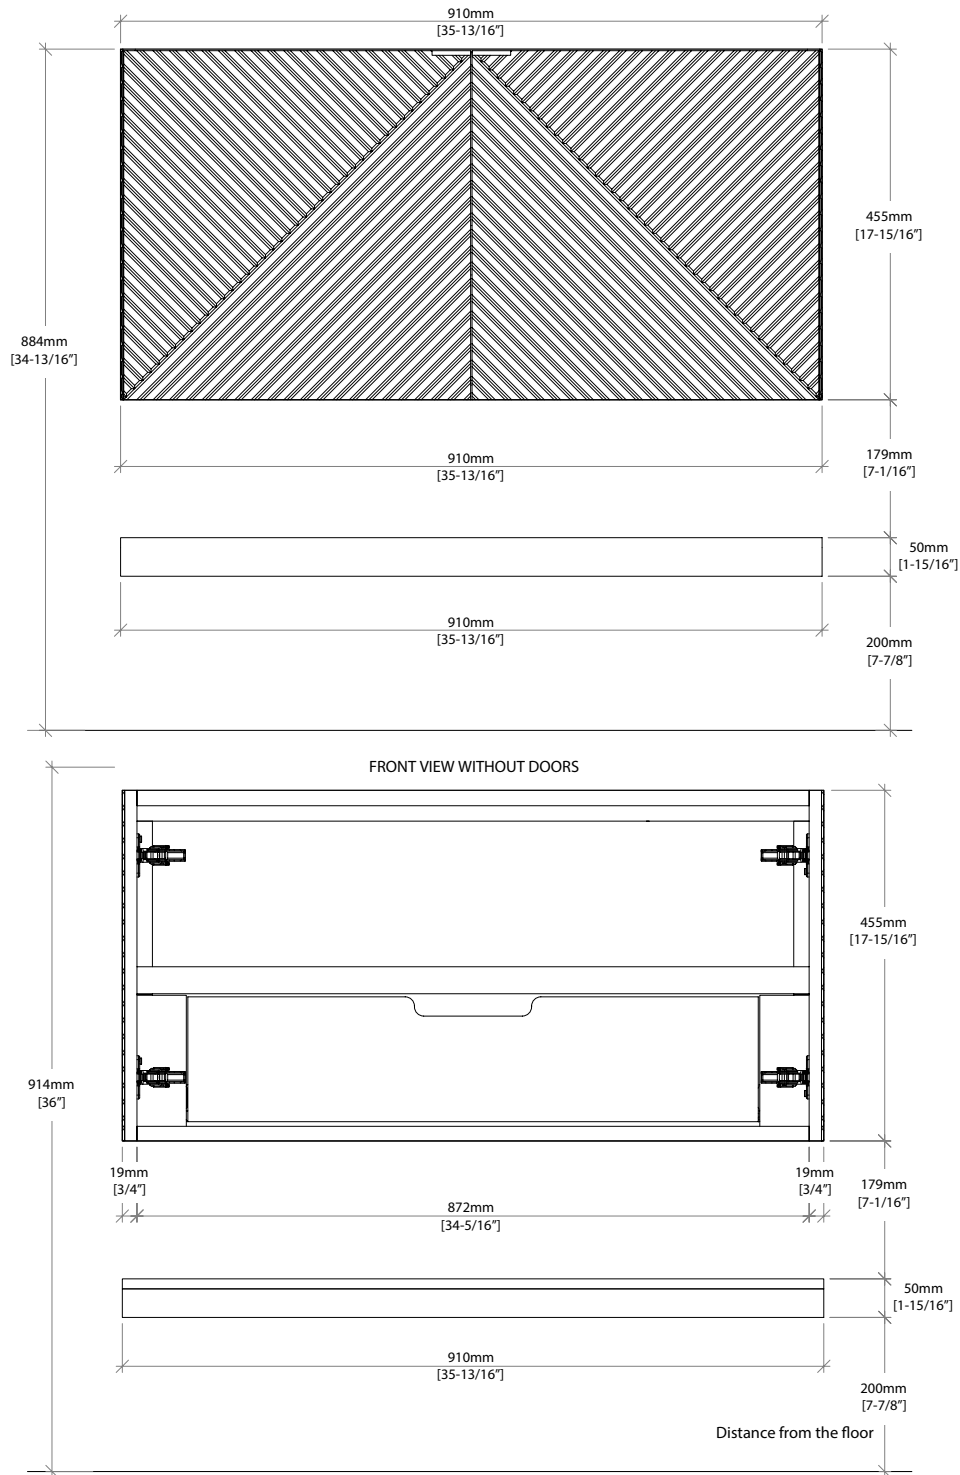

36" Marcello Single Vanity

D200-V36-CSN

Details and Features

Solids: Poplar
Veneers: Acacia
Panels: Marine MDF
Installation Type: Wall Mount
Number of Doors: 2
Number of Drawers: 1 (internal)
Shelves: 1 (fixed) (internal)
Shelves: 1 floating
Assembly Required: No
Drawer Boxes: Acacia veneers over Marine MDF
English Dovetail joinery
Aluminum Laminate Drawer Liners
Hardware Finish: Champagne Brass
Full Extension, Soft Close Glides
European Soft Close Hinges
Vanity Top: Optional 3cm Tops available
Number of Basins: 1
(included with optional countertop purchase)

Dimensions

Cabinet Width: 35-13/16" (910mm)
Cabinet Depth: 23-7/26" (594.6 mm)
Height: 17-15/16" (455)
Rough-In: 23-1/8" (587mm)
Requires a compact, bottle-style trap
Shelf Width: 35-13/16" (910mm)
Shelf Depth: 21-1/4" (540mm)
Shelf Height: 1-15/16" (50mm)

36" Marcello Single Vanity

D200-V36-CSN

All dimensions and specifications are nominal and may vary. Use actual products for accuracy in critical situations. Diagrams are of cabinets only – James Martin Optional Countertops and sinks are not shown.

36" Marcello Single Vanity

D200-V36-CSN

Back view