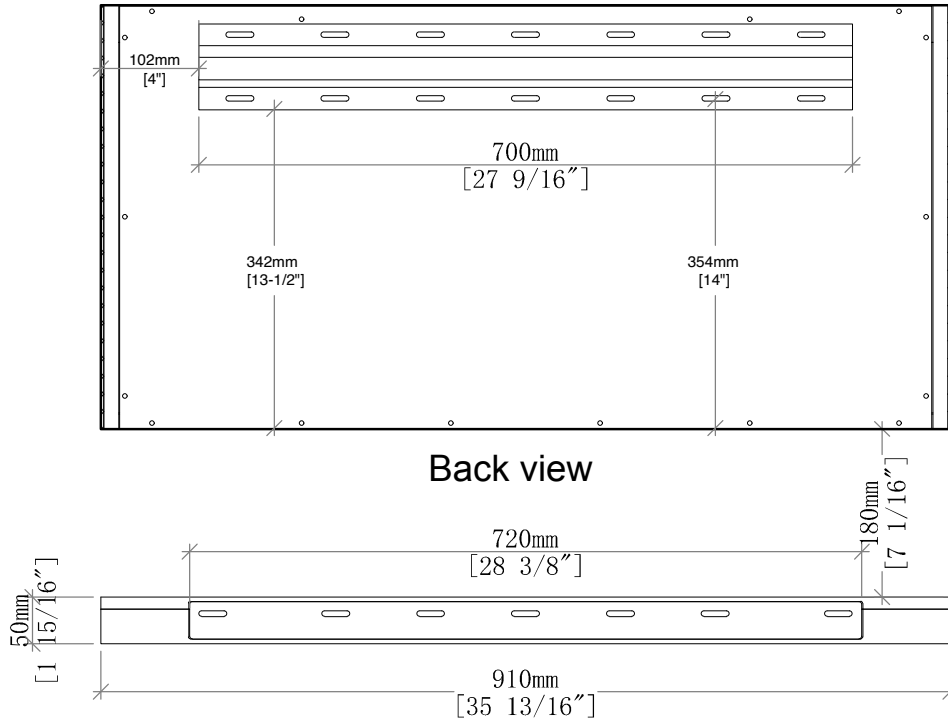

36" Marcello Single Vanity

D200-V36-CSN

Back view