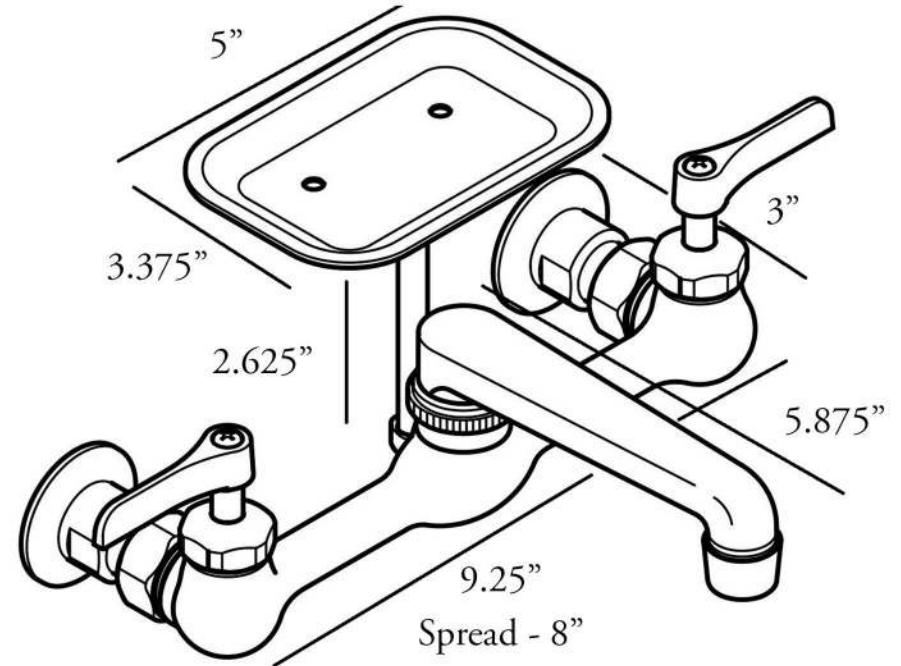

Nantucket Collection

Premium 8" Spread Wallmount Faucet

Chrome Plated Brass

Nantucket

S I N K S

www.NantucketSinksUSA.com
info@nantucketsinksusa.com

MODEL:
CIF-2H

3.75"

FEATURES

- Heavy Solid Brass Construction - Chrome Plated
- 1.5 GPM Flow Rate
- ICC-ES Listing File No. PMG-1367, PMG-1368, PMG-1419
- Ceramic Cartridge
- Meets or Exceeds all State Code Compliance Laws
- 8" Spread design
- With cUPC, ASME, NSF-619 & NSF-619G (AB1953) Approval