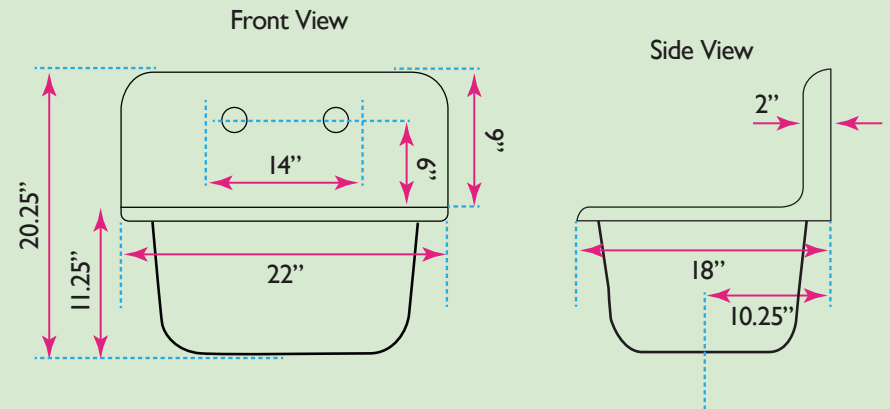

Anchor Collection

22 Inch Single Bowl Wallmount Cast Iron Utility/Kitchen Sink
 Accentuated with a Stainless Steel Rim

model:
CI-2218W

Nantucket

S I N K S

www.NantucketSinksUSA.com
 info@nantucketsinksusa.com

SPECS

OVERALL DIMENSIONS	INTERIOR BOWL	EXT. BOWL DEPTH	INTERIOR BOWL DEPTH	DRAIN SIZE
22" x 18" x 20.25"	18.5" x 14.125"	11.25"	10.5"	3"

FEATURES:

- Strong and Durable Enameled Cast Iron
- Scratch/Chip/Burn Resistant
- Mounting bracket included
- 3" Drain - not included
- Requires wall mount faucet - 8" spread - not included
- Polished Stainless Steel Rim as a beautiful accent
- Limited Lifetime Manufacturer's Warranty
- Professional Installation Recommended