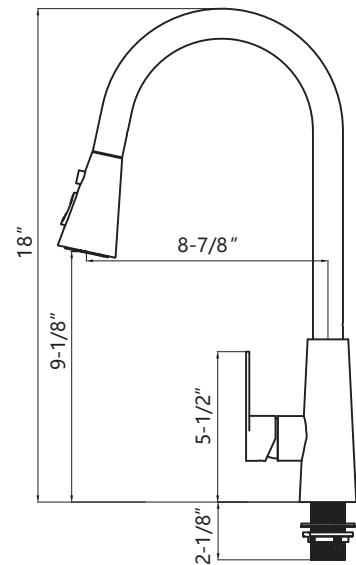

CAT-172

FEATURES

- Solid brass body and spout
- Lightweight pull down with three function spray/stream/sweep hand spray
- Easy clean AeroFlo removable Aerator
- XtendHose reaches all edges of sink and beyond. 20+ inches
- 90° forward action temperature control handle will not hit backsplash
- Available in 5 finish options
- Hybrid stainless steel and nylon UltraBraid hoses for increased durability and flexibility
- All Houzer faucets are ICC certified to meet or exceed US State and Federal plumbing codes and low lead safety standards
- 5 Year Limited Warranty