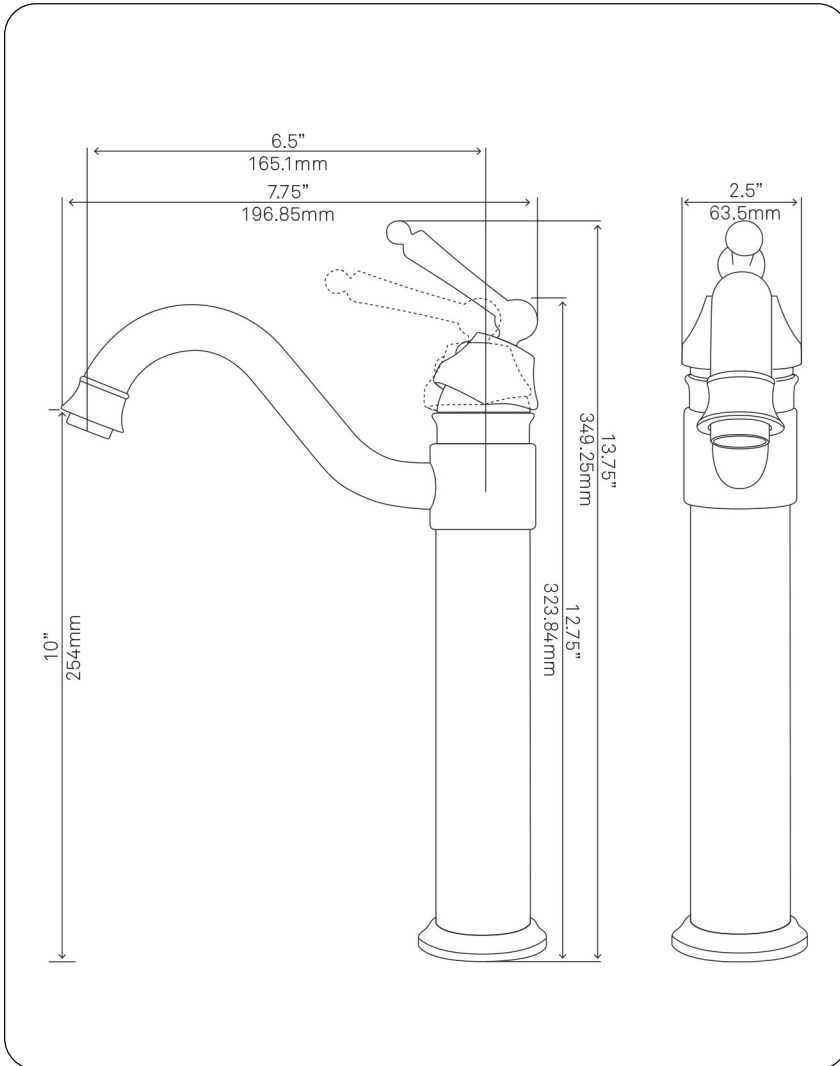

NOTES

Novatto reserves the right (1) to make changes in specifications and materials, and (2) to change or discontinue models, both without notice or obligation. Dimensions are for reference only, see www.Novatto.com for finish options and product availability.

Novatto Inc
TOLL FREE 844.404.4242
www.Novatto.com