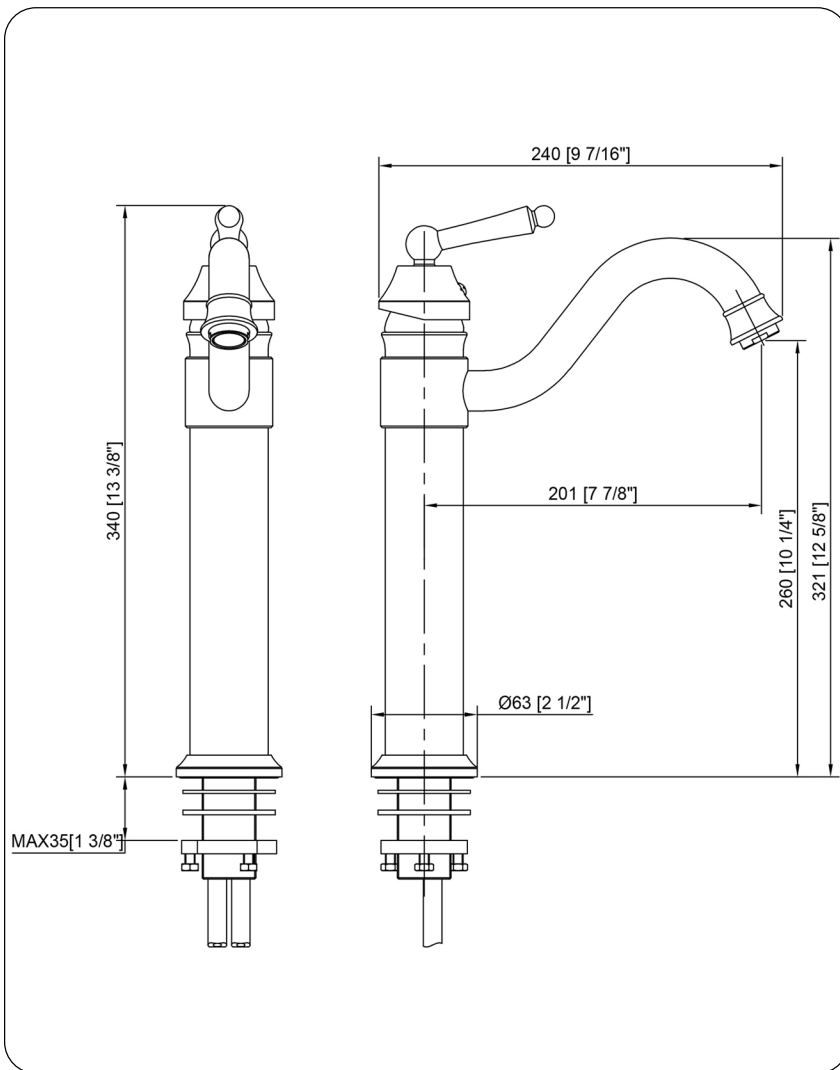

NOTES

Novatto reserves the right (1) to make changes in specifications and materials, and (2) to change or discontinue models, both without notice or obligation. Dimensions are for reference only, see www.Novatto.com for finish options and product availability.

Novatto Inc
TOLL FREE 844.404.4242
www.Novatto.com