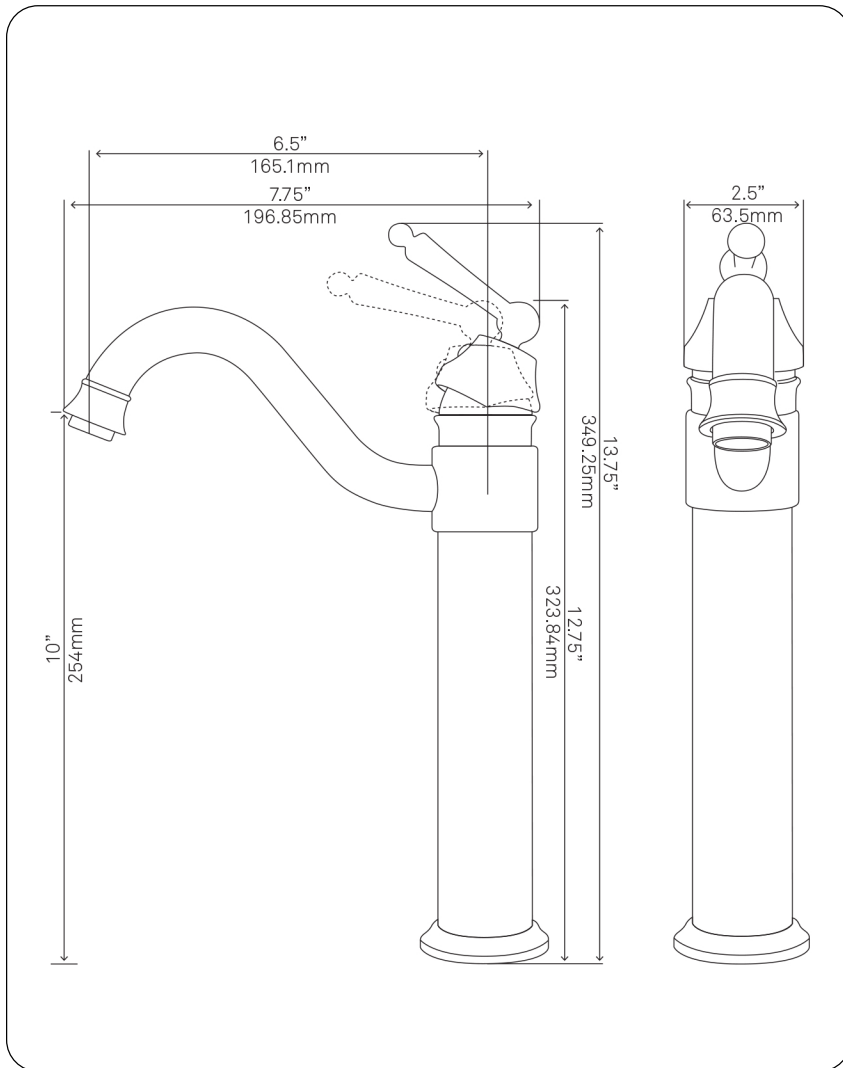

NOTES

Novatto reserves the right (1) to make changes in specifications and materials, and (2) to change or discontinue models, both without notice or obligation. Dimensions are for reference only, see www.Novatto.com for finish options and product availability.

Novatto Inc
TOLL FREE 844.404.4242
www.Novatto.com