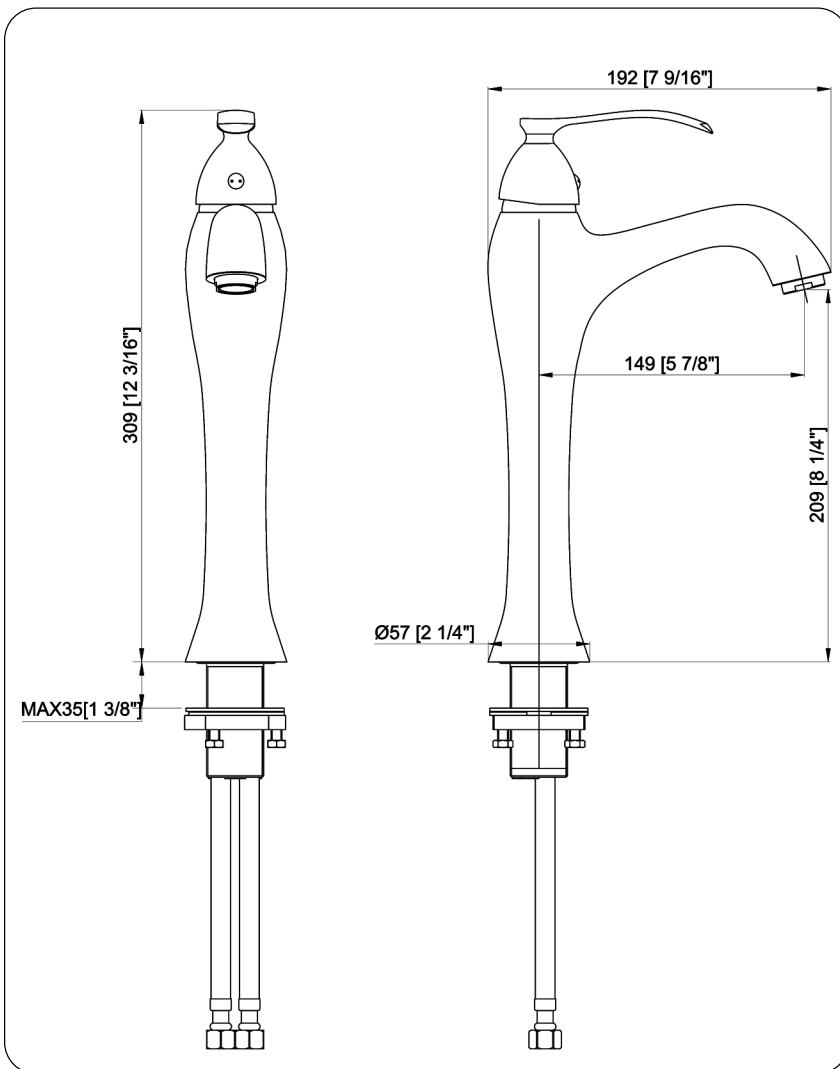

NOTES

Novatto reserves the right (1) to make changes in specifications and materials, and (2) to change or discontinue models, both without notice or obligation. Dimensions are for reference only, see www.Novatto.com for finish options and product availability.

Novatto Inc
TOLL FREE 844.404.4242
www.Novatto.com