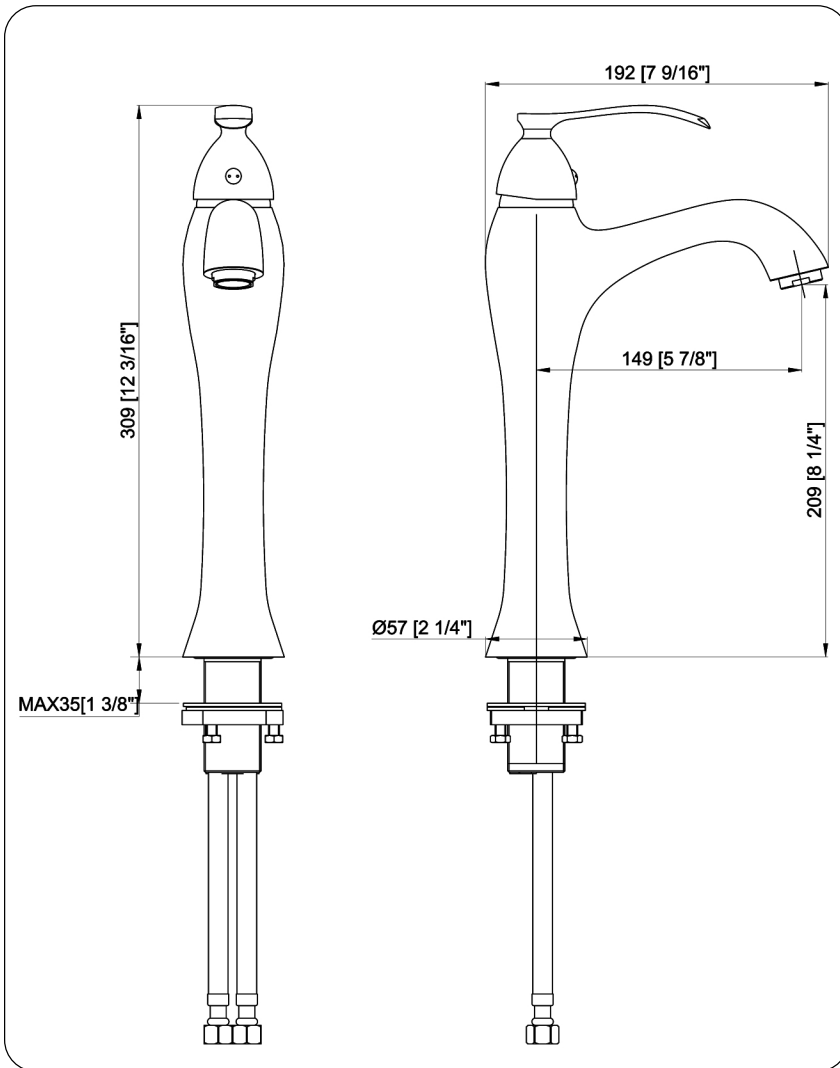

NOTES

Novatto reserves the right (1) to make changes in specifications and materials, and (2) to change or discontinue models, both without notice or obligation. Dimensions are for reference only, see www.Novatto.com for finish options and product availability.

Novatto Inc
TOLL FREE 844.404.4242
www.Novatto.com