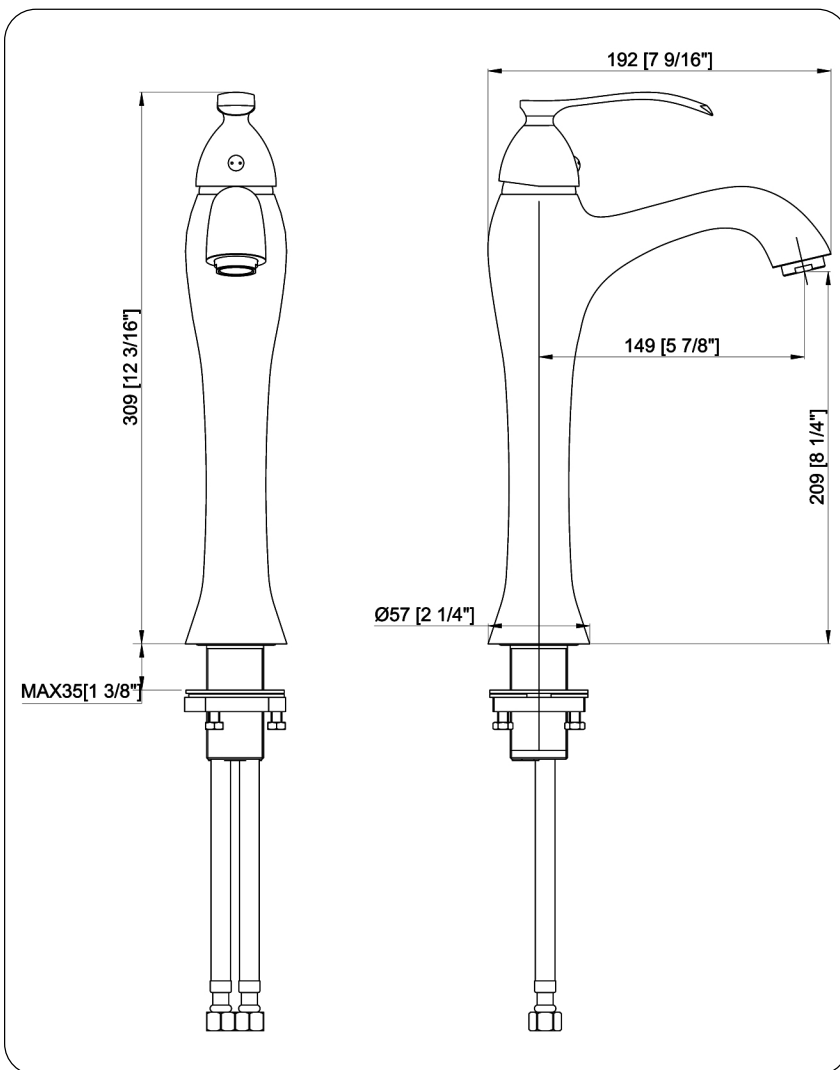

NOTES

Novatto reserves the right (1) to make changes in specifications and materials, and (2) to change or discontinue models, both without notice or obligation. Dimensions are for reference only, see www.Novatto.com for finish options and product availability.

Novatto Inc
TOLL FREE 844.404.4242
www.Novatto.com