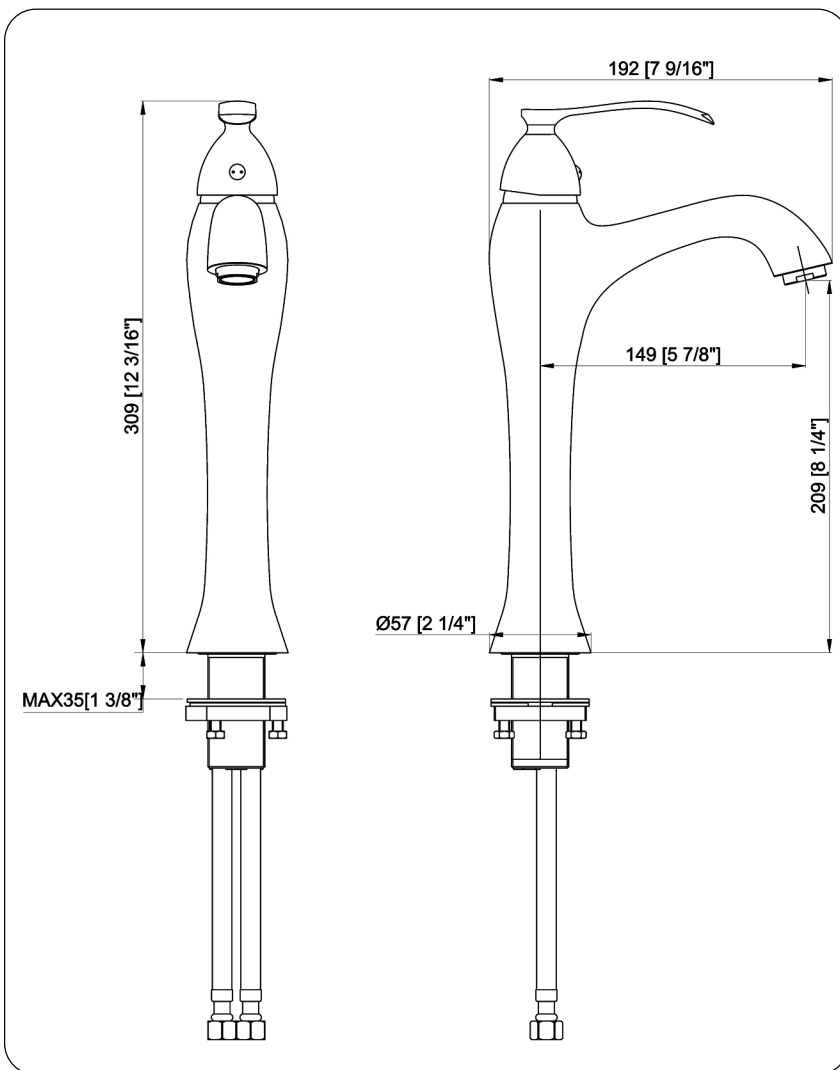

NOTES

Novatto reserves the right (1) to make changes in specifications and materials, and (2) to change or discontinue models, both without notice or obligation. Dimensions are for reference only, see www.Novatto.com for finish options and product availability.

Novatto Inc
TOLL FREE 844.404.4242
www.Novatto.com