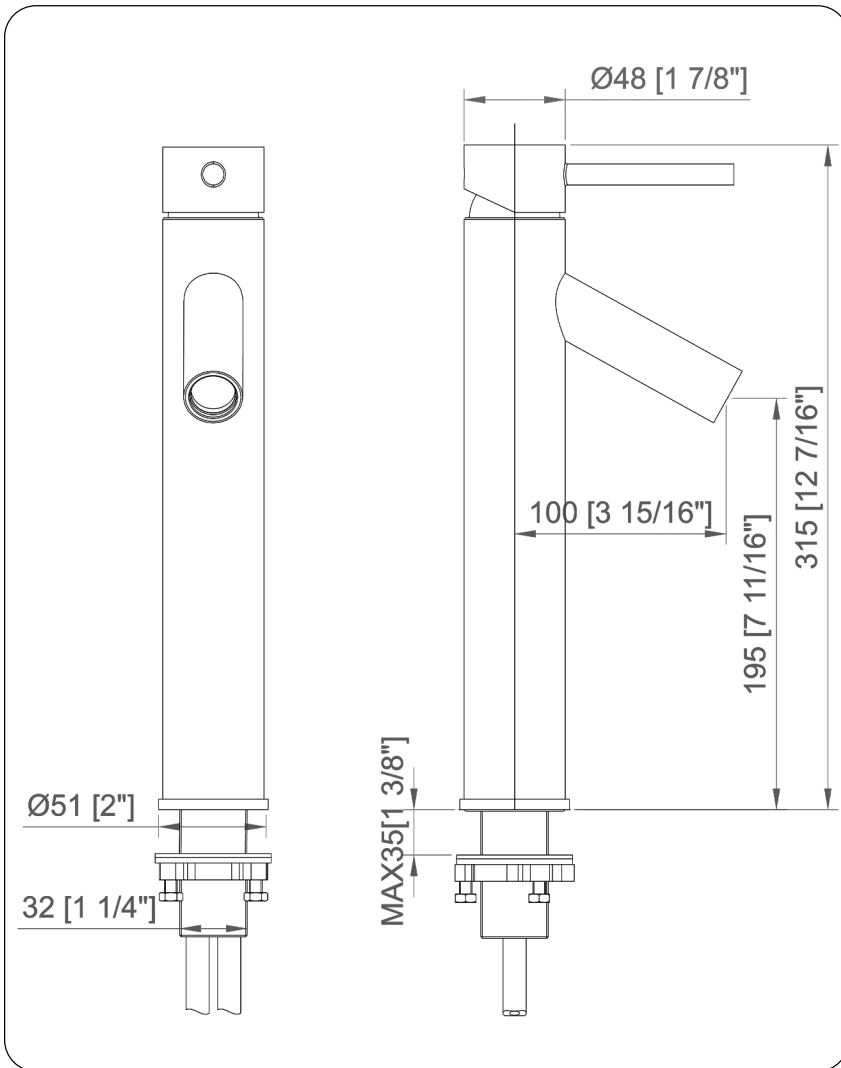

NOTES

Novatto reserves the right (1) to make changes in specifications and materials, and (2) to change or discontinue models, both without notice or obligation. Dimensions are for reference only, see www.Novatto.com for finish options and product availability.

Novatto Inc
TOLL FREE 844.404.4242
www.Novatto.com