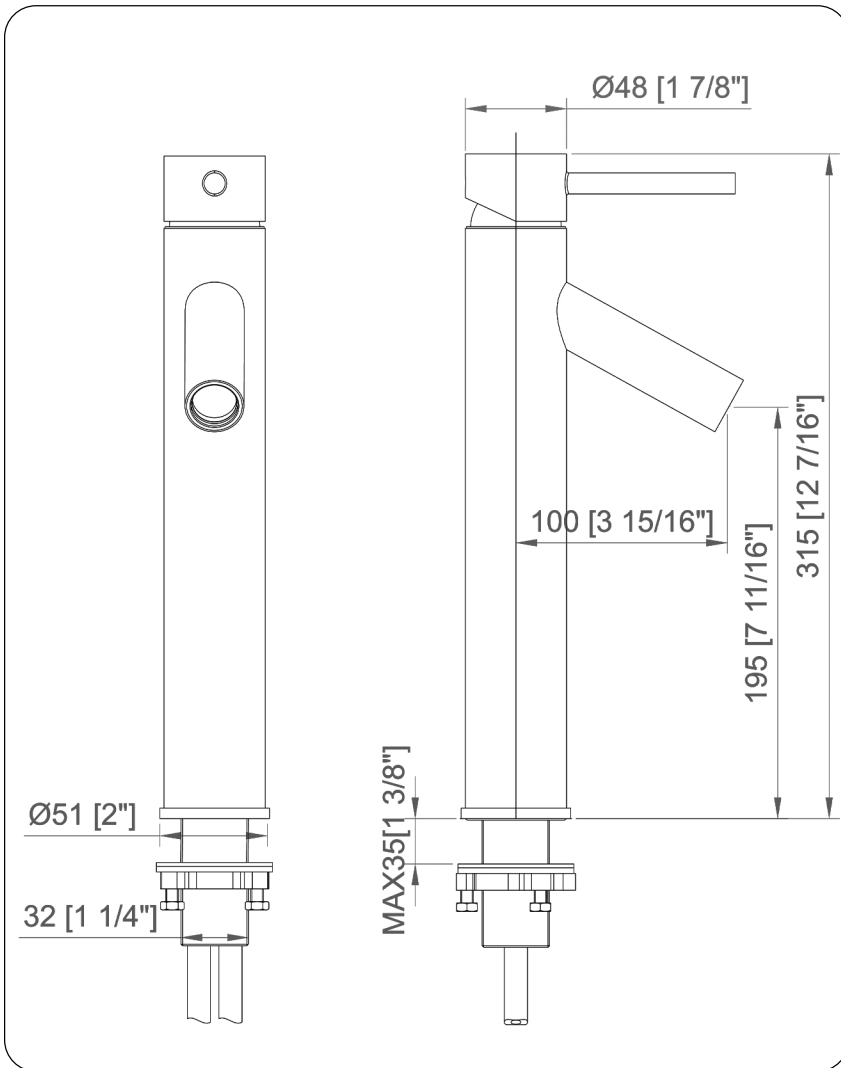

NOTES

Novatto reserves the right (1) to make changes in specifications and materials, and (2) to change or discontinue models, both without notice or obligation. Dimensions are for reference only, see www.Novatto.com for finish options and product availability.

Novatto Inc
TOLL FREE 844.404.4242
www.Novatto.com