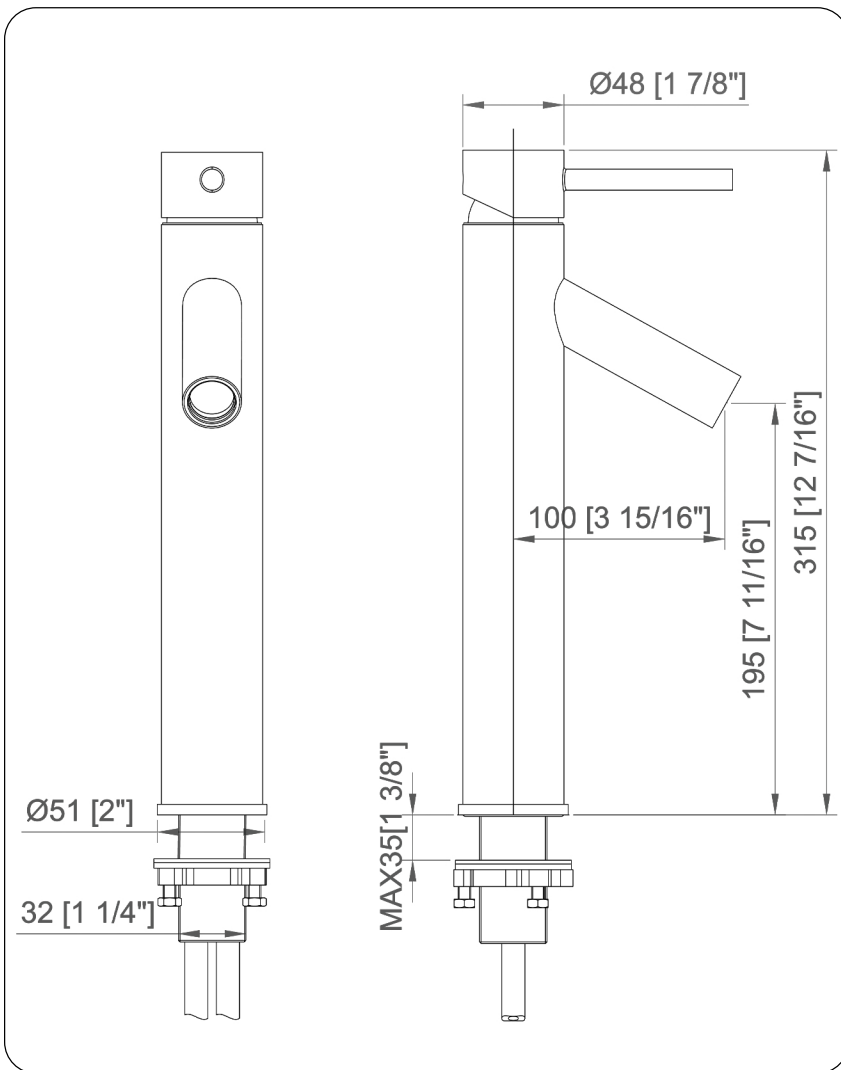

NOTES

Novatto reserves the right (1) to make changes in specifications and materials, and (2) to change or discontinue models, both without notice or obligation. Dimensions are for reference only, see www.Novatto.com for finish options and product availability.

Novatto Inc
TOLL FREE 844.404.4242
www.Novatto.com