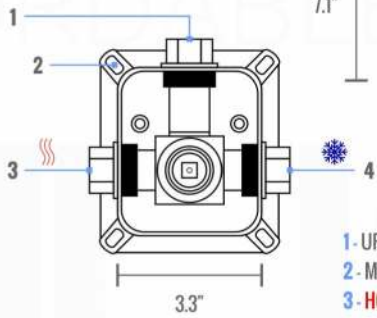

PIAZZA TUB FILLER (ASTF147)

PIAZZA 1 WAY VALVE (ASV141)

FRONT VIEW

PROTECTION COVER

- 1 - UPPER END OUTLET PIPE INTERFACE
- 2 - MOUNTING FIXED HOLE
- 3 - HOT WATER PIPE INTERFACE
- 4 - COLD WATER PIPE INTERFACE

LEFT VIEW

THIS LINE ON:
SAME SURFACE AS RAW WALL WHEN SET IN.

RIGHT VIEW