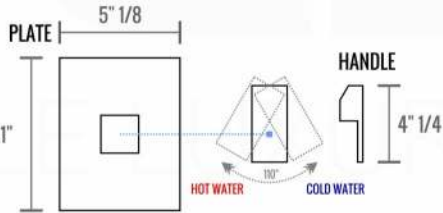

PIAZZA TUB FILLER (ASTF147)

PIAZZA 1 WAY VALVE (ASV141)

FRONT VIEW

PROTECTION COVER

- 1 - UPPER END OUTLET PIPE INTERFACE
- 2 - MOUNTING FIXED HOLE
- 3 - HOT WATER PIPE INTERFACE
- 4 - COLD WATER PIPE INTERFACE

LEFT VIEW

THIS LINE ON:
SAME SURFACE AS RAW WALL WHEN SET IN.

RIGHT VIEW