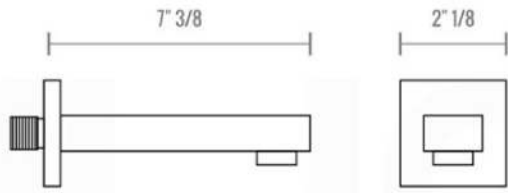

PIAZZA TUB FILLER (ASTF147)

PIAZZA 1 WAY VALVE (ASV141)

FRONT VIEW

PROTECTION COVER

- 1 - UPPER END OUTLET PIPE INTERFACE
- 2 - MOUNTING FIXED HOLE
- 3 - HOT WATER PIPE INTERFACE
- 4 - COLD WATER PIPE INTERFACE

LEFT VIEW

THIS LINE ON:
SAME SURFACE AS RAW WALL WHEN SET IN.

RIGHT VIEW