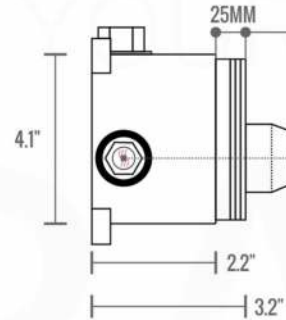

PIAZZA TUB FILLER (ASTF147)

PIAZZA 1 WAY VALVE (ASV141)

FRONT VIEW

PROTECTION COVER

- 1 - UPPER END OUTLET PIPE INTERFACE
- 2 - MOUNTING FIXED HOLE
- 3 - HOT WATER PIPE INTERFACE
- 4 - COLD WATER PIPE INTERFACE

LEFT VIEW

THIS LINE ON:
SAME SURFACE AS RAW WALL WHEN SET IN.

RIGHT VIEW