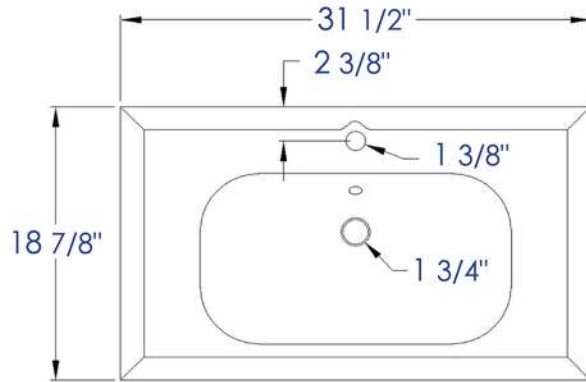

BH003

White Ceramic 32"X19" Rectangular Drop In Sink

EAGO^{USA}

Note: All product dimensions are approximate and should be verified on site prior to installation.
Visit www.EAGOUSA.com for more information.