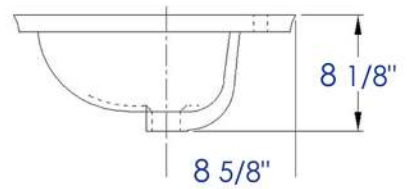

BH003

White Ceramic 32"X19" Rectangular Drop In Sink

EAGO^{USA}

Note: All product dimensions are approximate and should be verified on site prior to installation.
Visit www.EAGOUSA.com for more information.