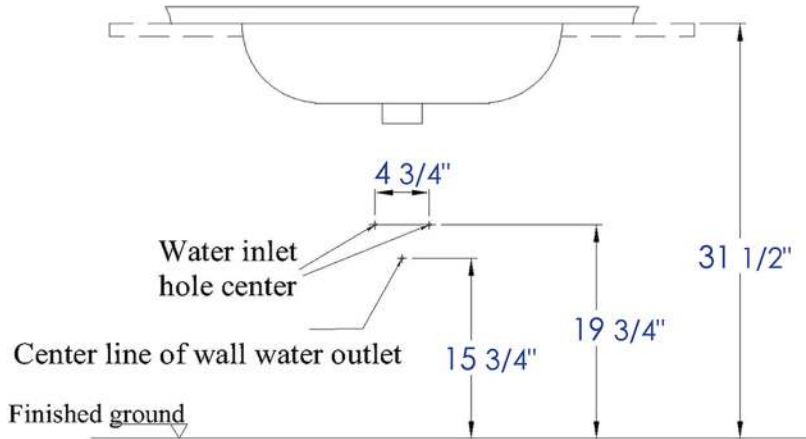

BH003

White Ceramic 32"X19" Rectangular Drop In Sink

EAGO^{USA}

Note: All product dimensions are approximate and should be verified on site prior to installation.
Visit www.EAGOUSA.com for more information.