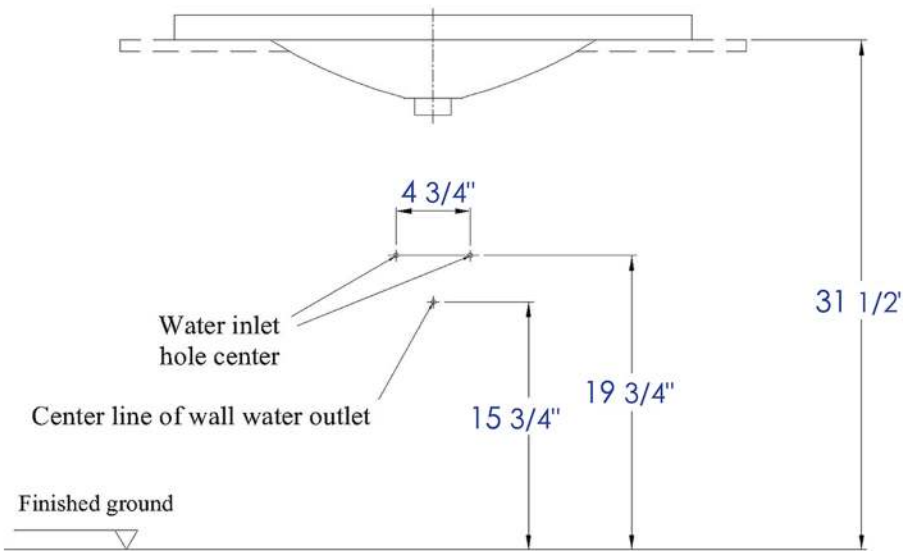

BH002

White Ceramic 40"X19" Rectangular Drop In Sink

EAGO^{USA}

Note: All product dimensions are approximate and should be verified on site prior to installation. Visit www.EAGOUSA.com for more information.