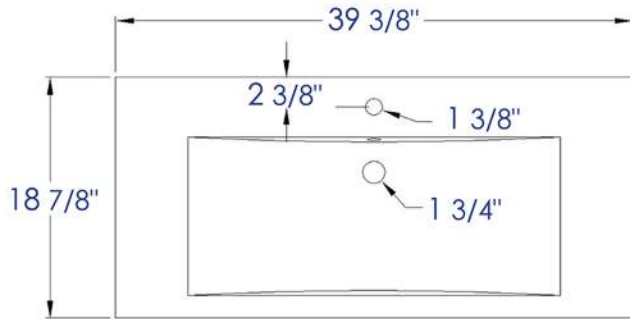

BH002

White Ceramic 40"X19" Rectangular Drop In Sink

EAGO^{USA}

Note: All product dimensions are approximate and should be verified on site prior to installation. Visit www.EAGOUSA.com for more information.