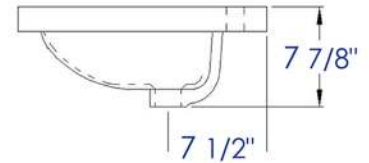

BH002

White Ceramic 40"X19" Rectangular Drop In Sink

EAGO^{USA}

Note: All product dimensions are approximate and should be verified on site prior to installation. Visit www.EAGOUSA.com for more information.