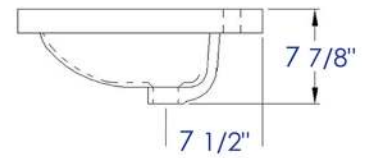

BH001

White Ceramic 32"X19" Rectangular Drop In Sink

EAGO USA

Note: All product dimensions are approximate and should be verified on site prior to installation. Visit www.EAGOUSA.com for more information.