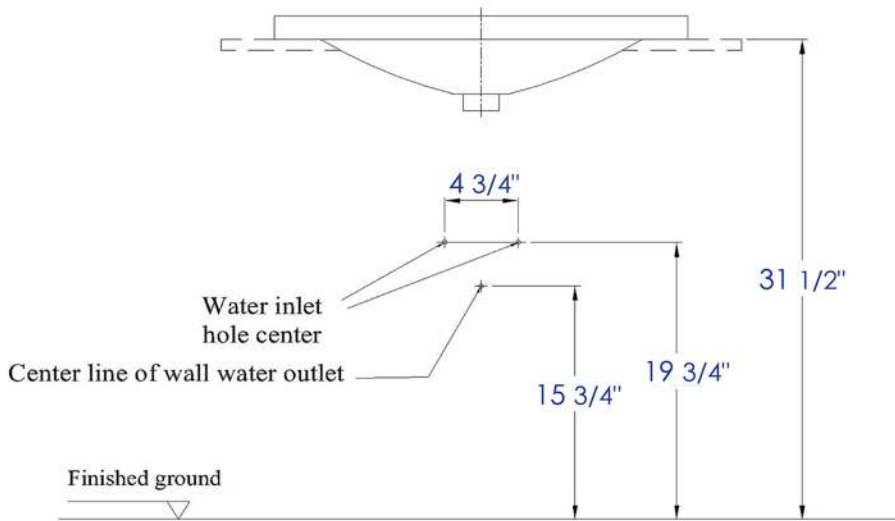

BH001

White Ceramic 32"X19" Rectangular Drop In Sink

EAGO USA

Note: All product dimensions are approximate and should be verified on site prior to installation. Visit www.EAGOUSA.com for more information.