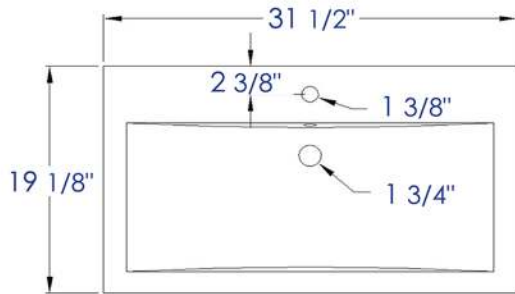

BH001

White Ceramic 32"X19" Rectangular Drop In Sink

EAGO USA

Note: All product dimensions are approximate and should be verified on site prior to installation. Visit www.EAGOUSA.com for more information.