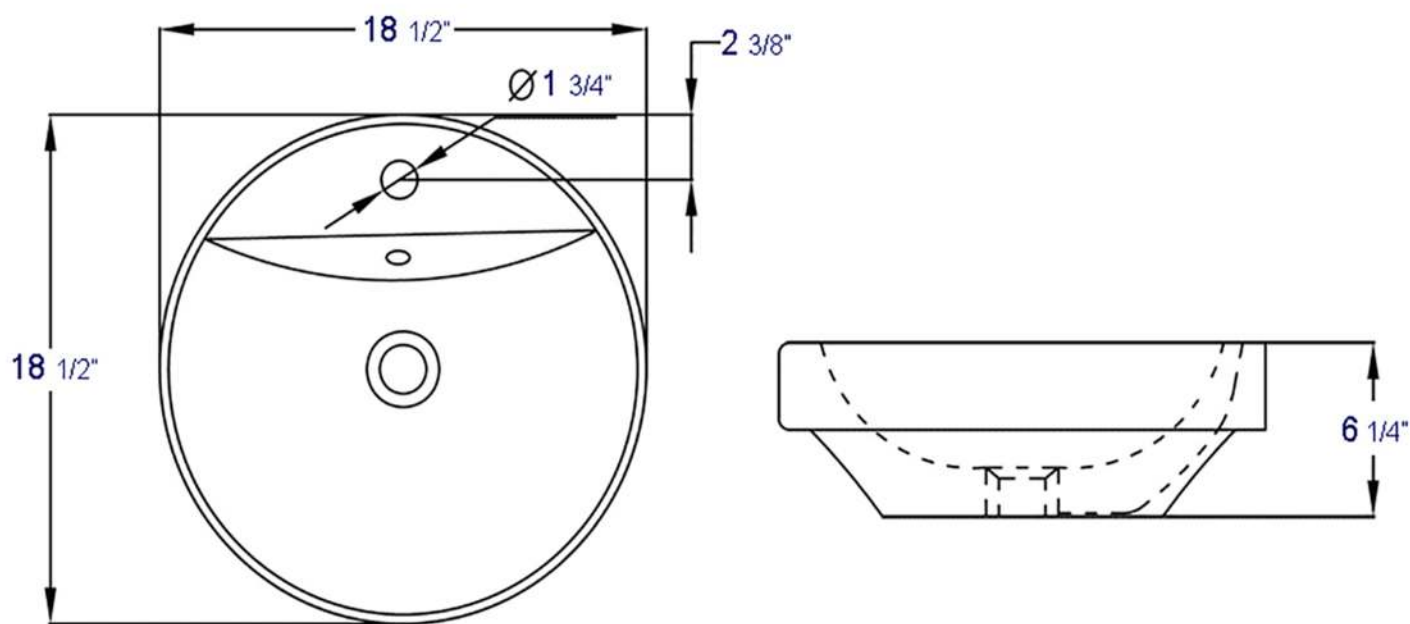

**BA141**

18" Round Ceramic Above Mount Bathroom Basin  
Vessel Sink

**EAGO** USA

**Note:** All product dimensions are approximate and should be verified on site prior to installation.  
Visit [www.EAGOUSA.com](http://www.EAGOUSA.com) for more information.