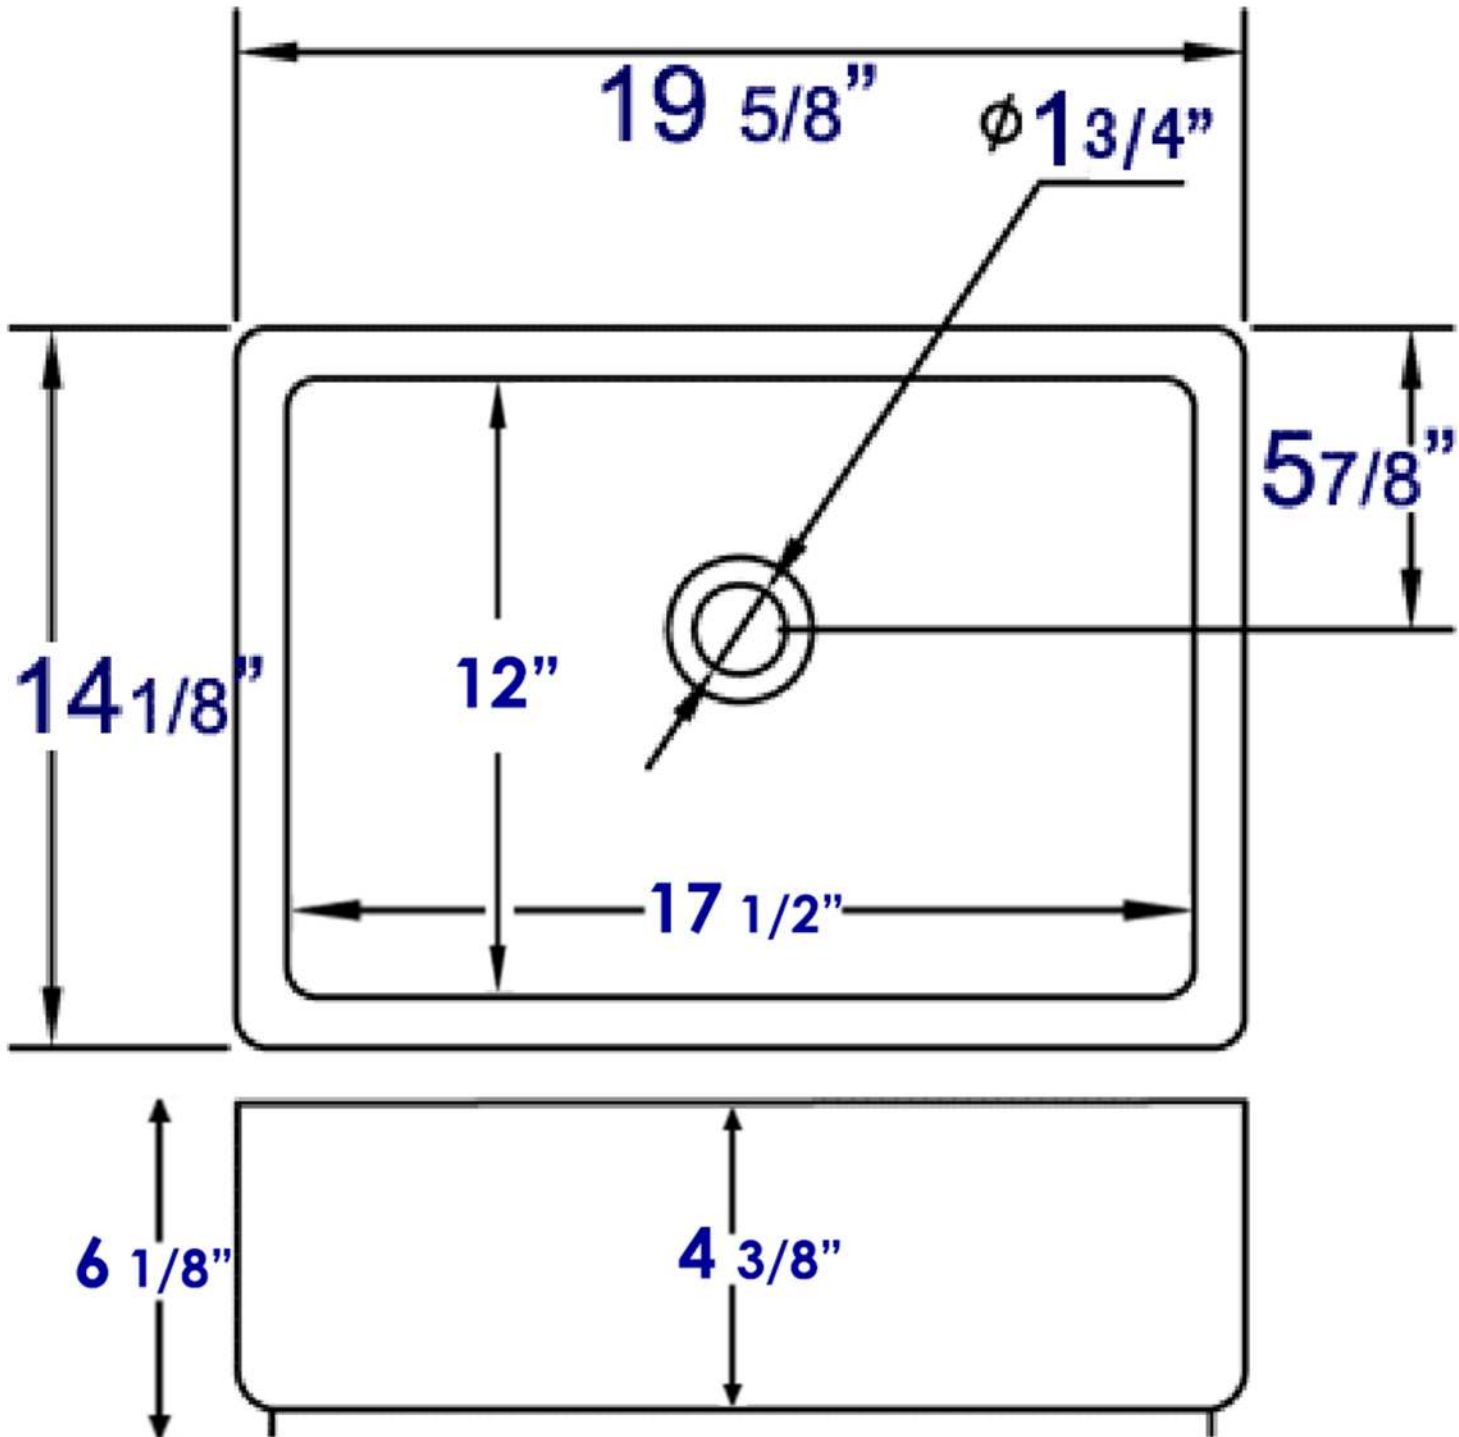

BA131

20" Rectangular Ceramic Above Mount Basin
Vessel Sink

EAGO USA

Note: All product dimensions are approximate and should be verified on site prior to installation.
Visit www.EAGOUSA.com for more information.