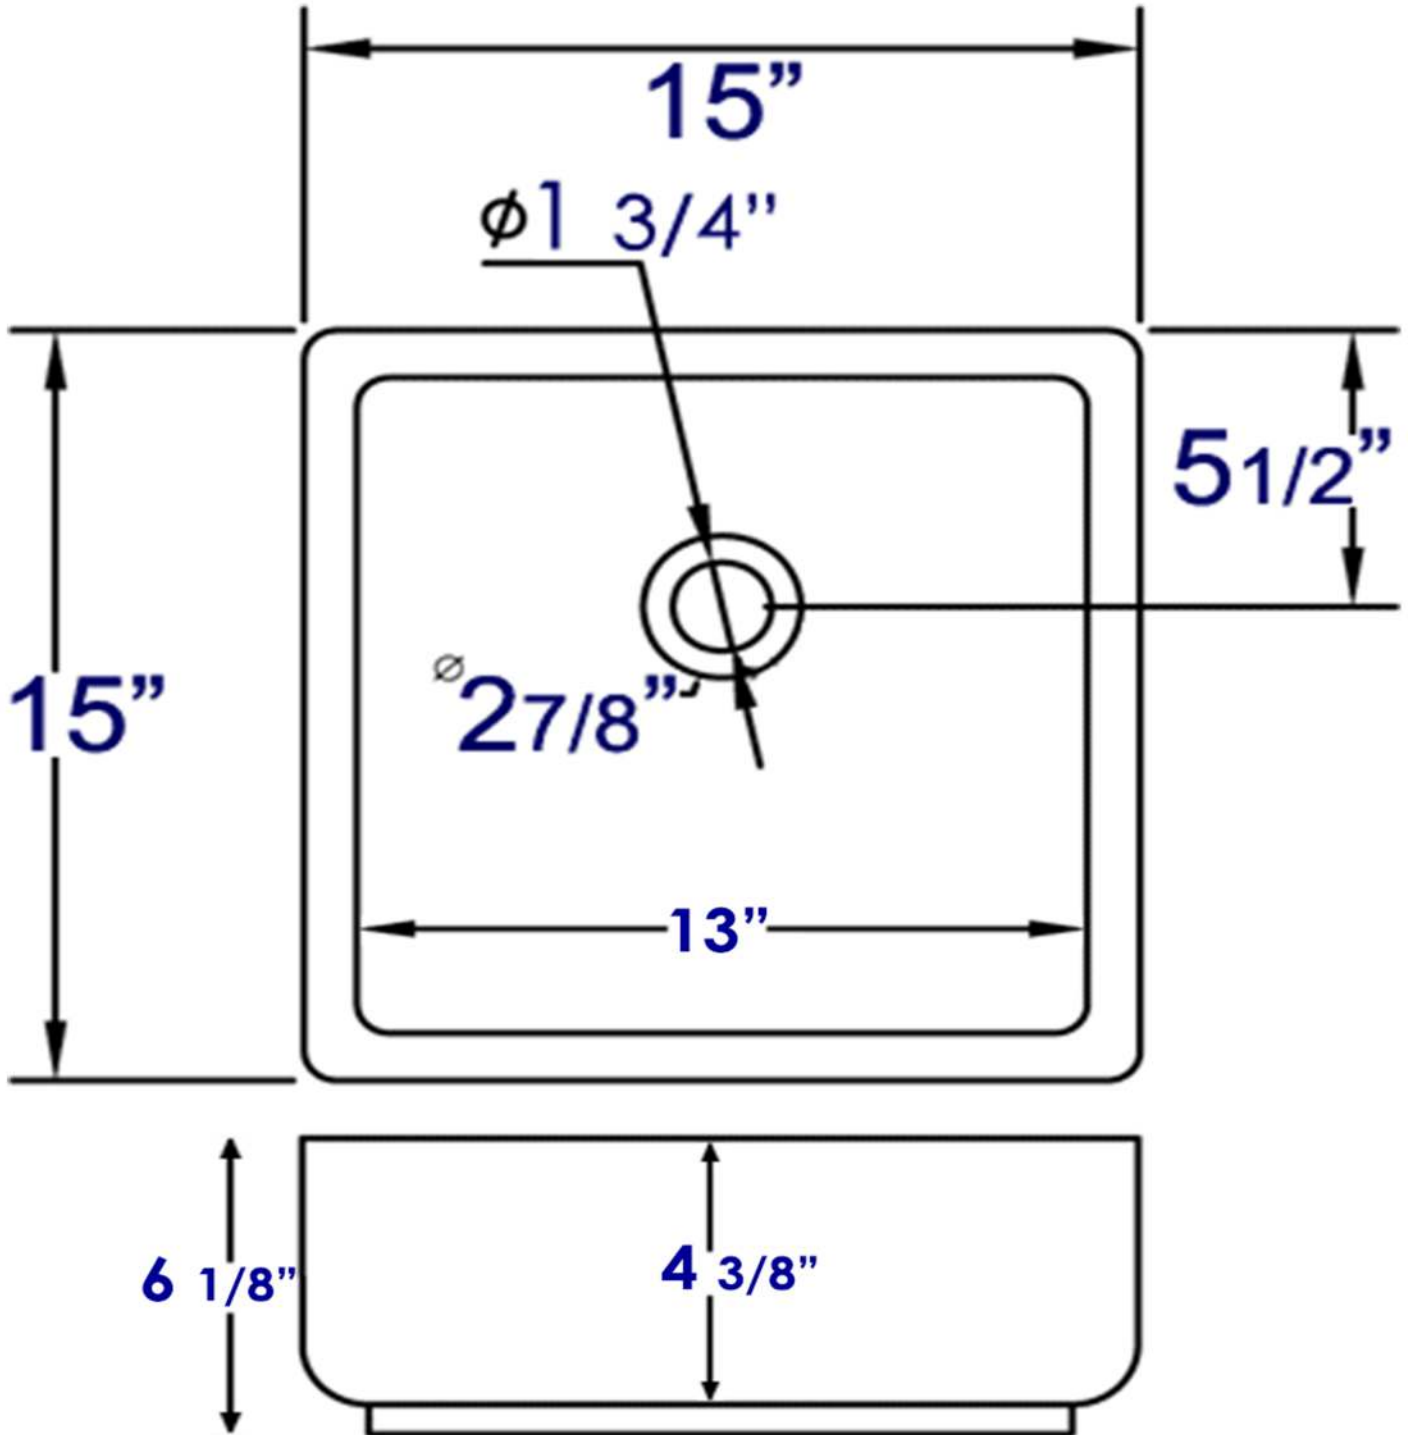

**BA130**

15" Square Ceramic Above Mount Bathroom Basin  
Vessel Sink

**EAGO** USA

**Note:** All product dimensions are approximate and should be verified on site prior to installation.  
Visit [www.EAGOUSA.com](http://www.EAGOUSA.com) for more information.