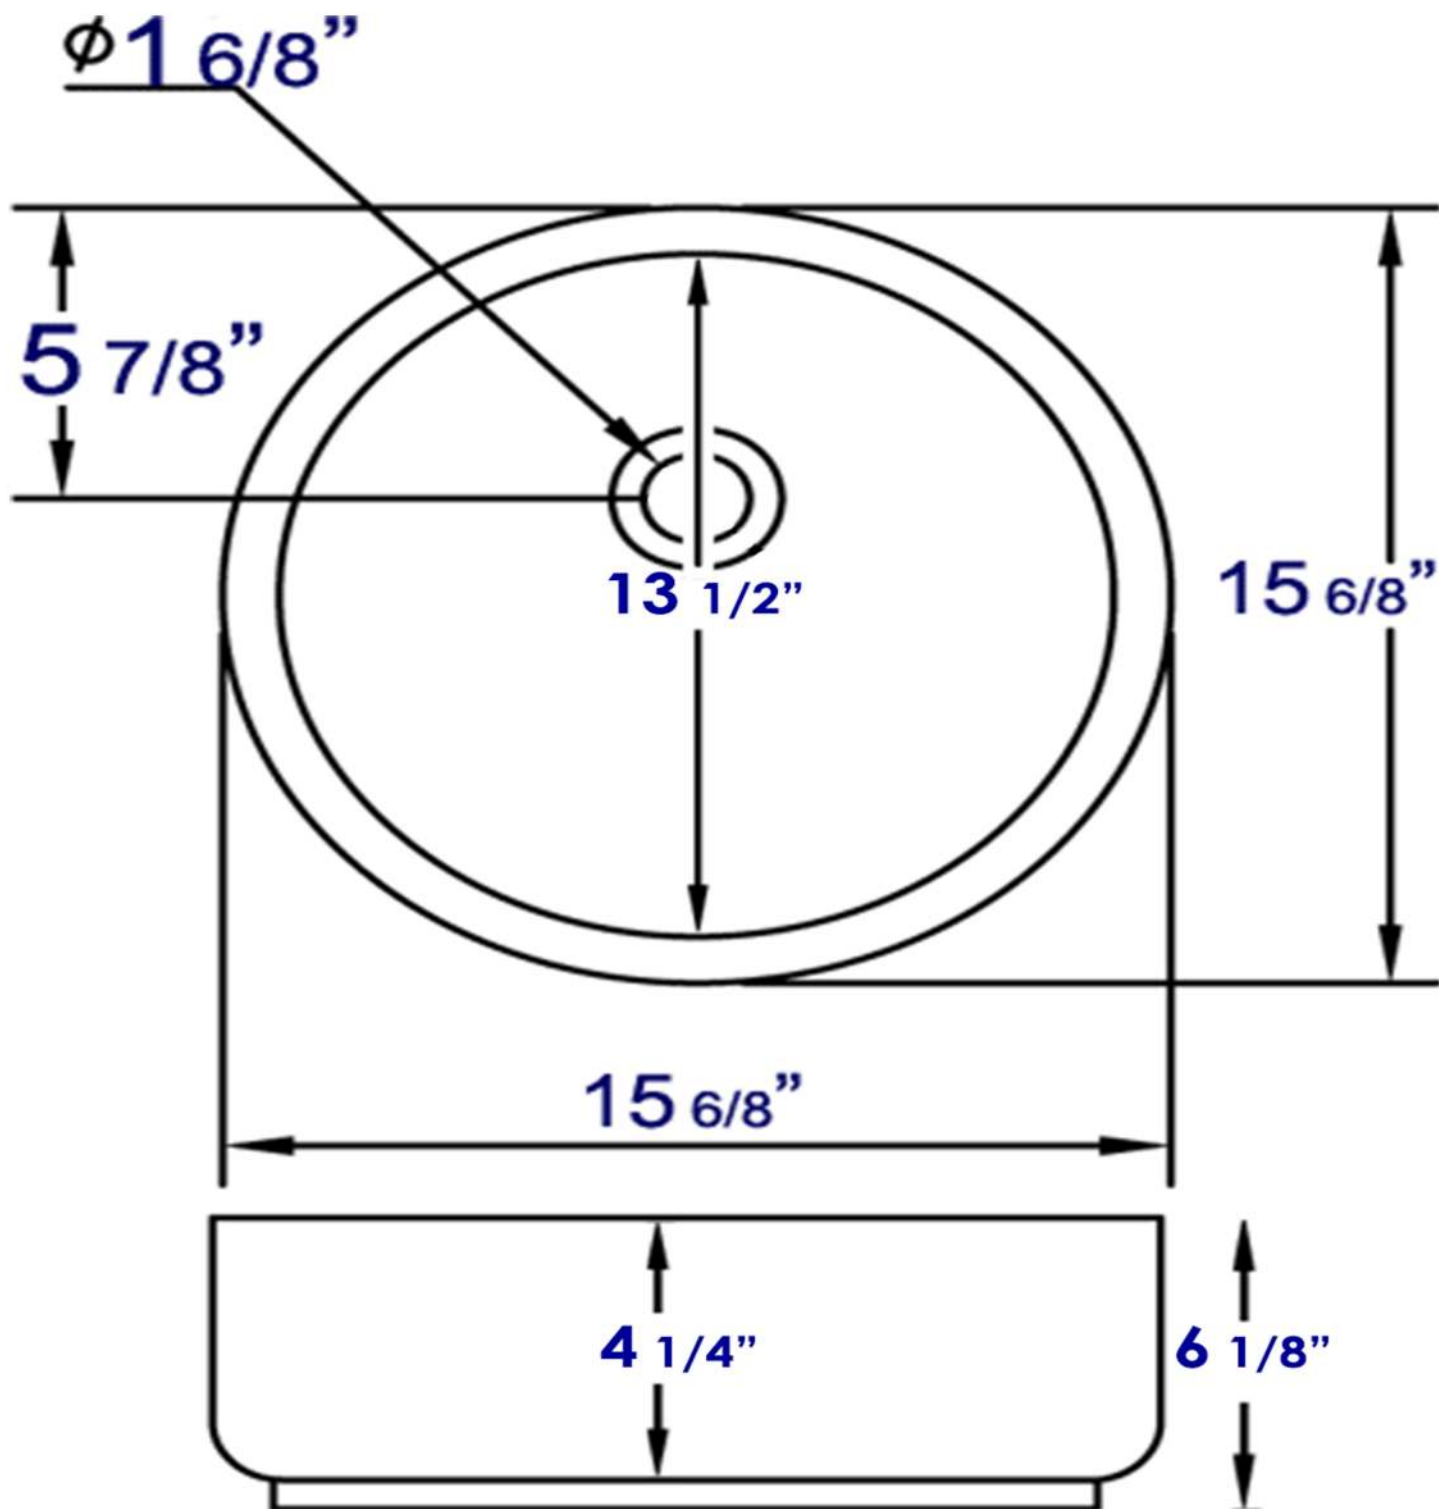

BA129

16" Round Ceramic Above Mount Bathroom Basin
Vessel Sink

EAGO USA

Note: All product dimensions are approximate and should be verified on site prior to installation.
Visit www.EAGOUSA.com for more information.