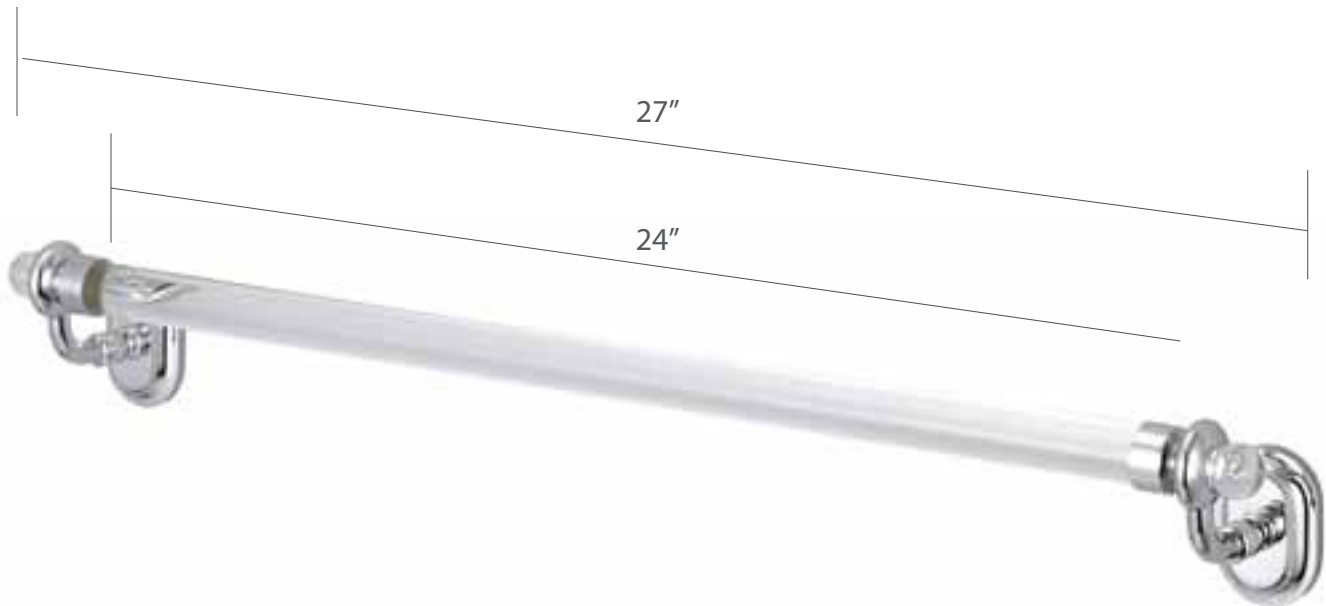

WATER
CREATION

TECHNICAL DATASHEET

WATER CREATION ELEGANT GLASS SERIES 24" TOWEL BAR

Item Code: BA-0002-01 (Chrome)

BA-0002-02 (Brushed Nickel) (Frosted Glass Bar)

BA-0002-03 (Oil Rubbed Bronze) (Frosted Glass Bar)

BA-0002-05 (Polished Nickel PVD)

Construction: Solid Brass

Glass Bar Length: 24"

Overall Length: 27"

Center to Center Length: 26"

PRODUCT SUPPORT

Email: support@water-creation.com

Tel: 626-377-1975