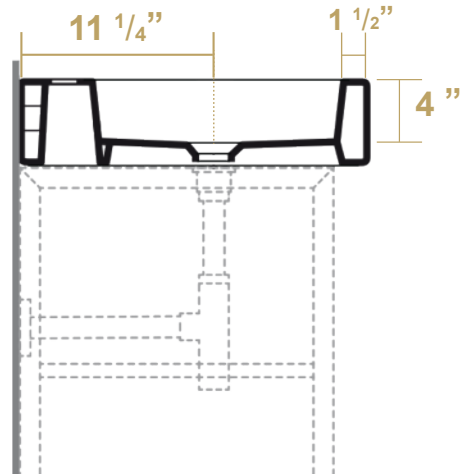

Available Hole Drill Options

No Hole: B-U90-DUCG1-A09

Single-Hole: B-U90-DUCG1-A09-1

Britannia

LIVE WITH STYLE!