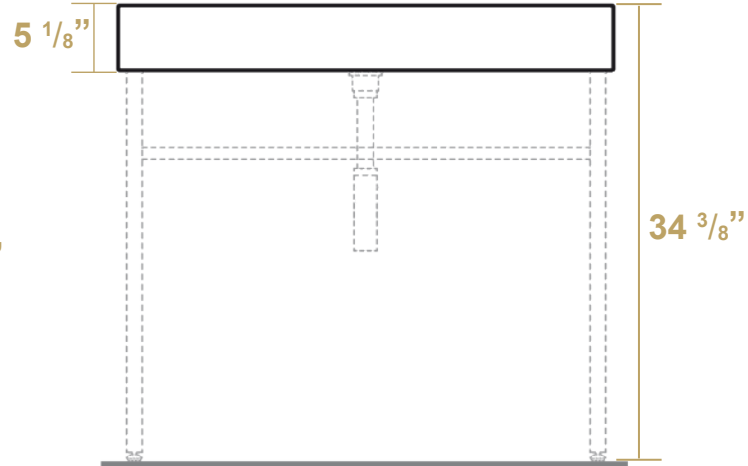

### Overall Dimensions

**35 3/4" x 19 7/8" x 34 3/8"**

### Inside Bowl Dimensions

**32 5/8" x 14 1/8" x 4"**