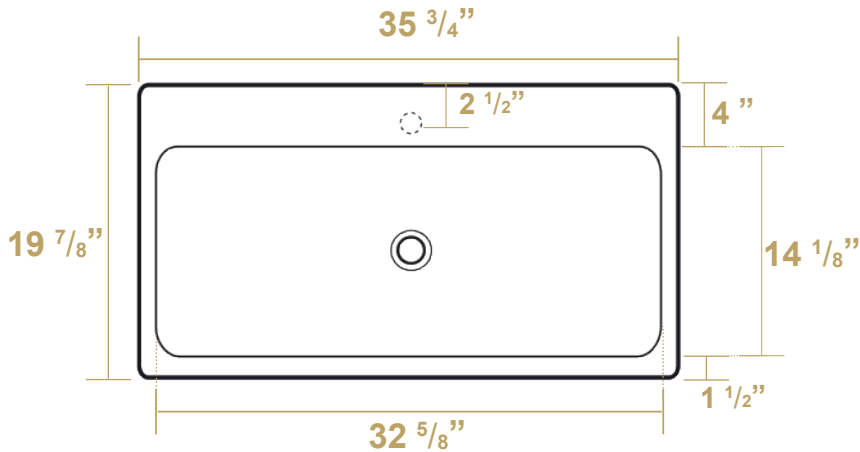

### Overall Dimensions

**35 3/4" x 19 7/8" x 34 3/8"**

### Inside Bowl Dimensions

**32 5/8" x 14 1/8" x 4"**