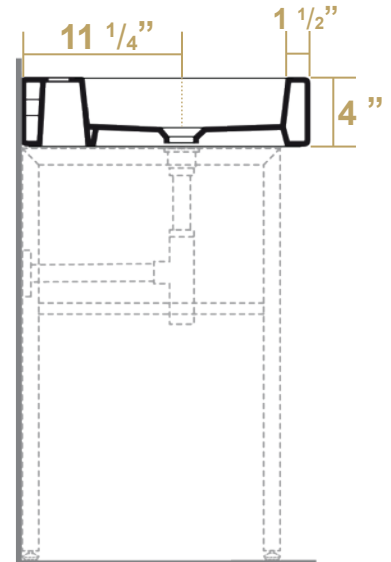

B-U60-DUCG1-A06

Overall Dimensions
23 5/8" x 19 3/4" x 34 3/8"

Inside Bowl Dimensions
20 1/2" x 14 1/8" x 4"

Available Hole Drill Options

No Hole: B-U60-DUCG1-A06

Single-Hole: B-U60-DUCG1-A06-1

Britannia

LIVE WITH STYLE!