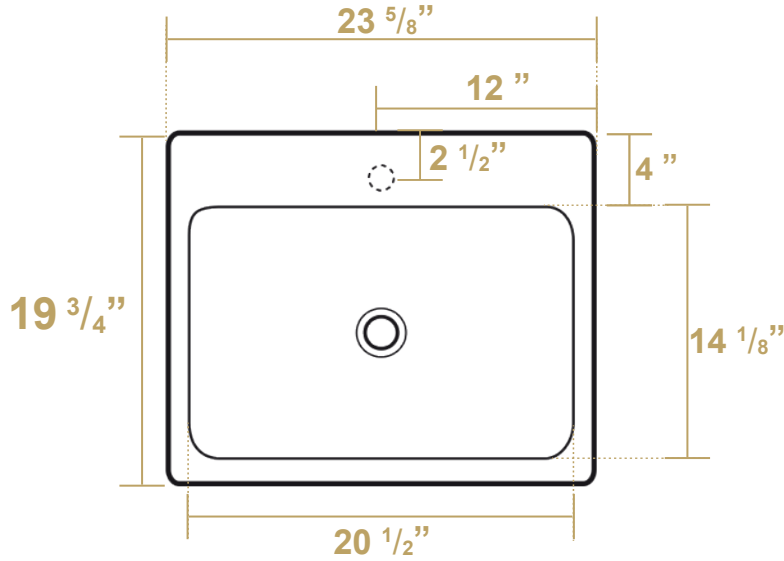

B-U60-DUCG1-A06

Overall Dimensions
23 5/8" x 19 3/4" x 34 3/8"

Inside Bowl Dimensions
20 1/2" x 14 1/8" x 4"

Available Hole Drill Options

No Hole: B-U60-DUCG1-A06

Single-Hole: B-U60-DUCG1-A06-1

Britannia

LIVE WITH STYLE!