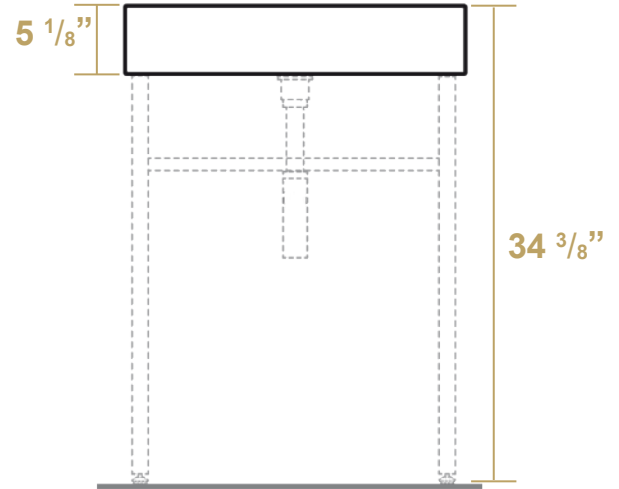

B-U60-DUCG1-A06

Overall Dimensions
23 5/8" x 19 3/4" x 34 3/8"

Inside Bowl Dimensions
20 1/2" x 14 1/8" x 4"

Available Hole Drill Options

No Hole: B-U60-DUCG1-A06

Single-Hole: B-U60-DUCG1-A06-1

Britannia

LIVE WITH STYLE!