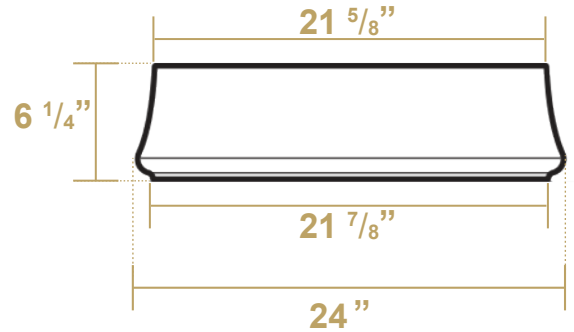

B-SH09

Overall Dimensions

24" x 17" x 6 1/4"

Inside Dimensions

21 1/4" x 9 1/2" x 4 1/2"

Britannia

LIVE WITH STYLE!