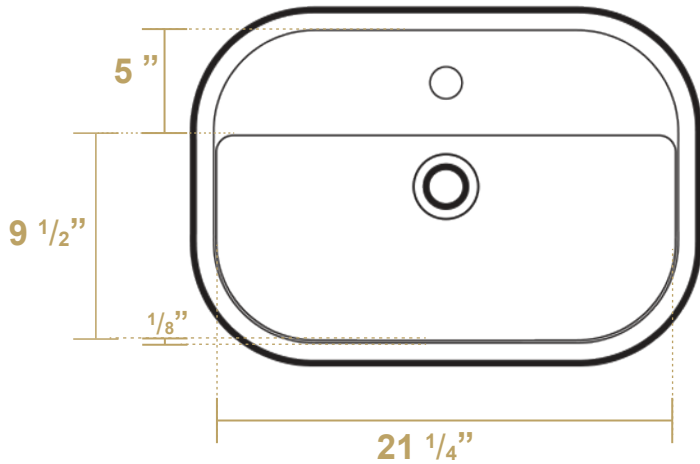

B-SH09

Overall Dimensions

24" x 17" x 6 1/4"

Inside Dimensions

21 1/4" x 9 1/2" x 4 1/2"

Britannia

LIVE WITH STYLE!