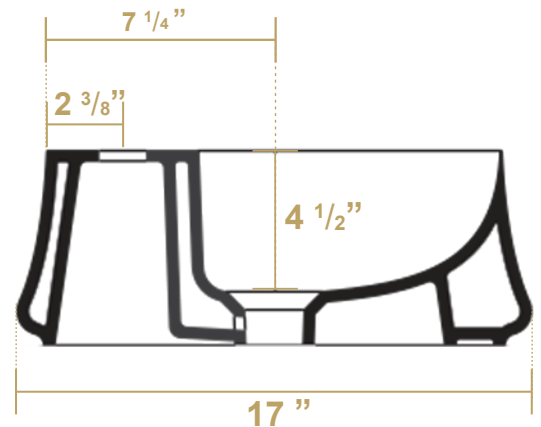

B-SH09

Overall Dimensions

24" x 17" x 6 1/4"

Inside Dimensions

21 1/4" x 9 1/2" x 4 1/2"

Britannia

LIVE WITH STYLE!