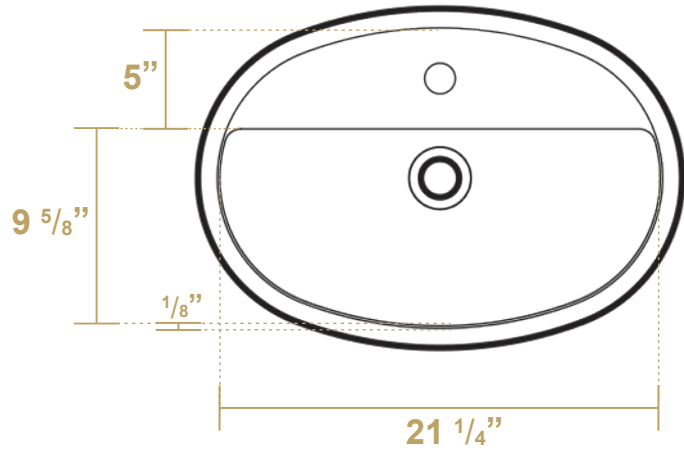

## B-SH05

### Overall Dimensions

23 5/8" x 17" x 6 1/4"

### Inside Dimensions

21 1/4" x 9 5/8" x 4 1/2"

*Britannia*

**LIVE WITH STYLE!**