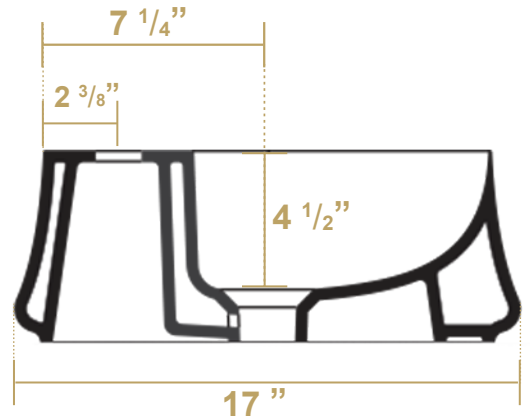

### Overall Dimensions

23 5/8" x 17" x 6 1/4"

### Inside Dimensions

21 1/4" x 9 5/8" x 4 1/2"

*Britannia*

**LIVE WITH STYLE!**