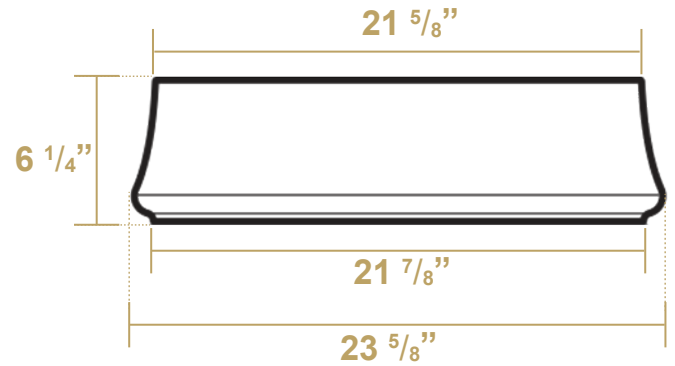

### Overall Dimensions

23 5/8" x 17" x 6 1/4"

### Inside Dimensions

21 1/4" x 9 5/8" x 4 1/2"

*Britannia*

**LIVE WITH STYLE!**