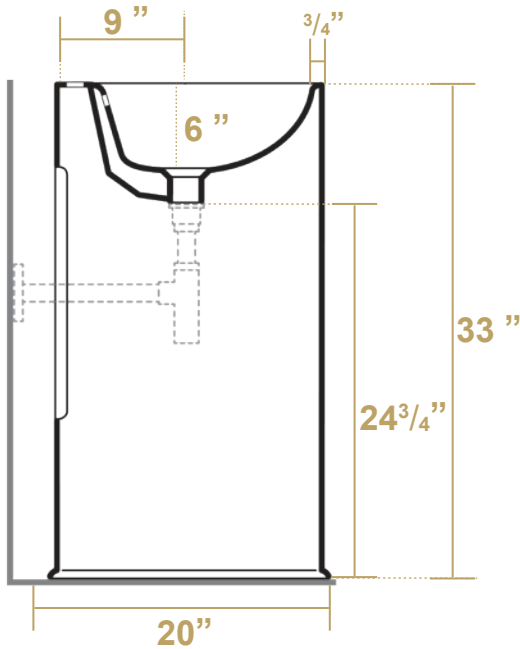

B-GTE

Overall Dimensions

18 1/4" dia. x 33"

Inside Dimensions

16 1/2" dia. x 6"

Britannia

LIVE WITH STYLE!