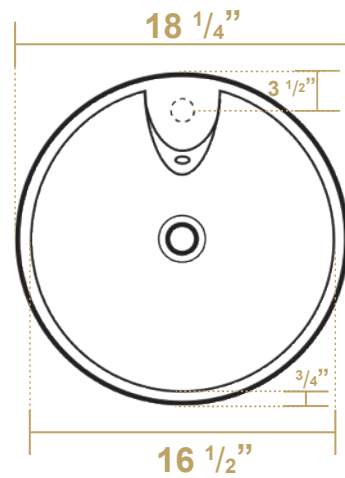

B-GTE

Overall Dimensions

18 1/4" dia. x 33"

Inside Dimensions

16 1/2" dia. x 6"

Britannia

LIVE WITH STYLE!