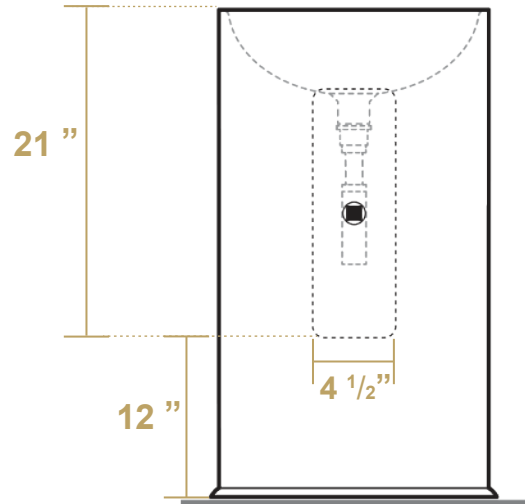

B-GTE

Overall Dimensions

18 1/4" dia. x 33"

Inside Dimensions

16 1/2" dia. x 6"

Britannia

LIVE WITH STYLE!