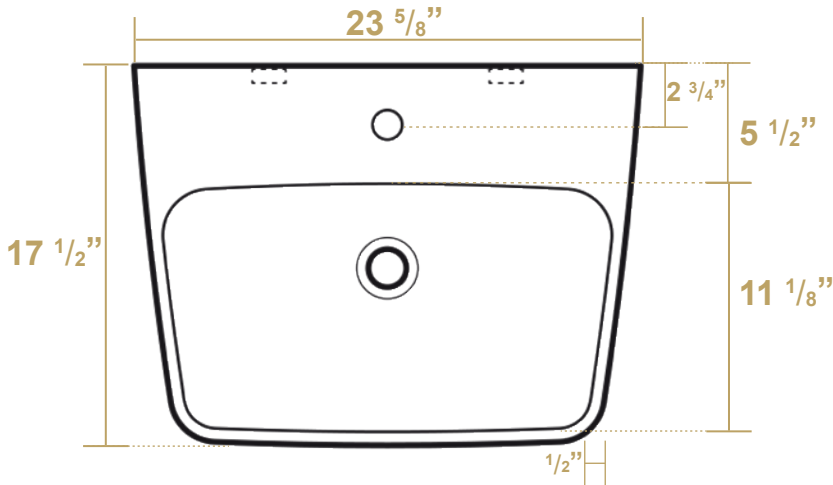

## B-DE13

### Overall Dimensions

23 5/8" x 17 1/2" x 12 1/4"

### Inside Dimensions

19" x 11 1/8" x 9 3/4"

Britannia

LIVE WITH STYLE!