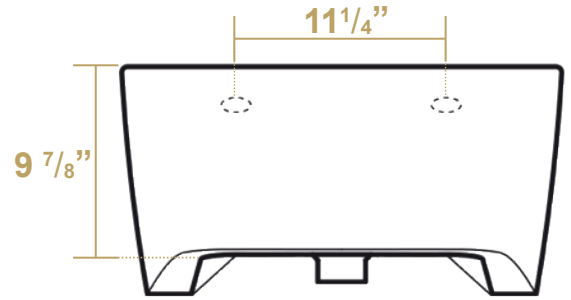

### Overall Dimensions

23 5/8" x 17 1/2" x 12 1/4"

### Inside Dimensions

19" x 11 1/8" x 9 3/4"

Britannia

LIVE WITH STYLE!