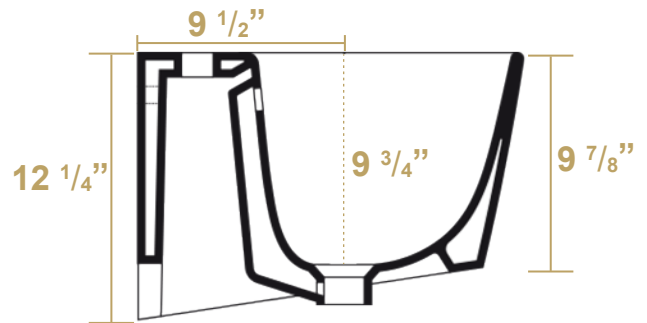

## B-DE13

### Overall Dimensions

23 5/8" x 17 1/2" x 12 1/4"

### Inside Dimensions

19" x 11 1/8" x 9 3/4"

Britannia

LIVE WITH STYLE!