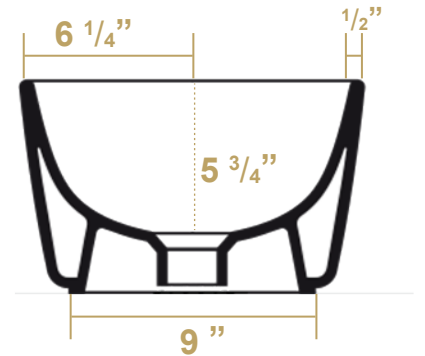

B-DE10

Overall Dimensions

22" x 12 1/2" x 7 1/2"

Inside Dimensions

20" x 11 1/2" x 5 3/4"

Britannia

LIVE WITH STYLE!