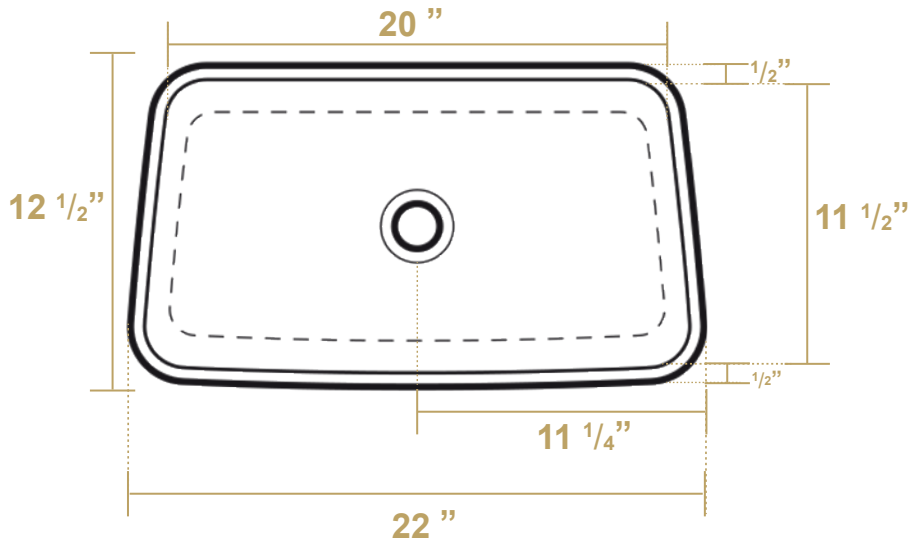

B-DE10

Overall Dimensions

22" x 12 1/2" x 7 1/2"

Inside Dimensions

20" x 11 1/2" x 5 3/4"

Britannia

LIVE WITH STYLE!