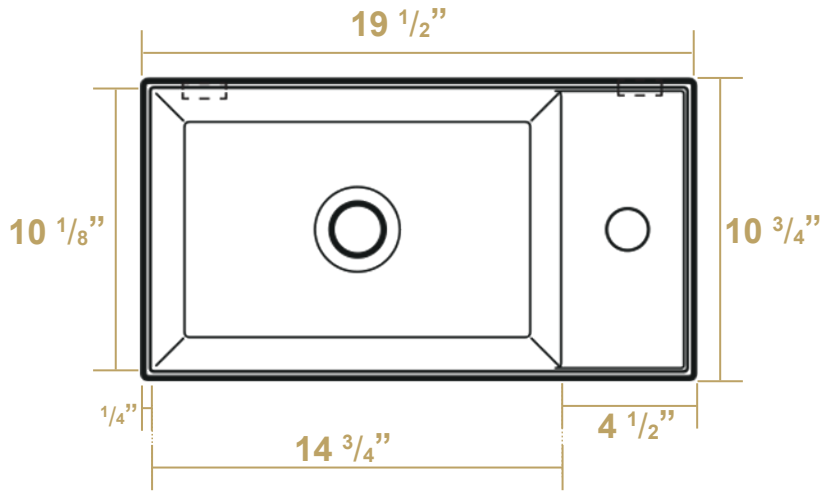

### Overall Dimensions

19 1/2" x 10 3/4" x 5 3/8"

### Inside Dimensions

14 3/4" x 10 1/8" x 3 3/4"

**LIVE WITH STYLE!**