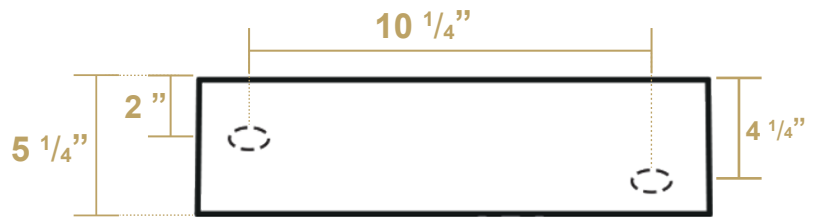

### Overall Dimensions

19 1/2" x 10 3/4" x 5 3/8"

### Inside Dimensions

14 3/4" x 10 1/8" x 3 3/4"

**LIVE WITH STYLE!**