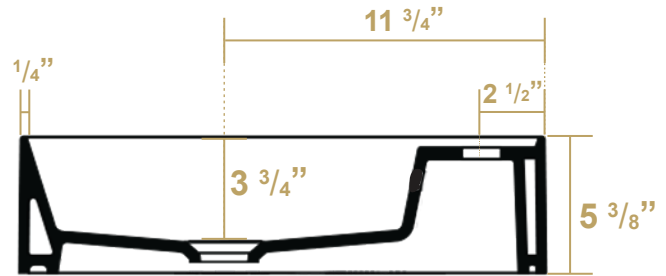

### Overall Dimensions

19 1/2" x 10 3/4" x 5 3/8"

### Inside Dimensions

14 3/4" x 10 1/8" x 3 3/4"

**LIVE WITH STYLE!**