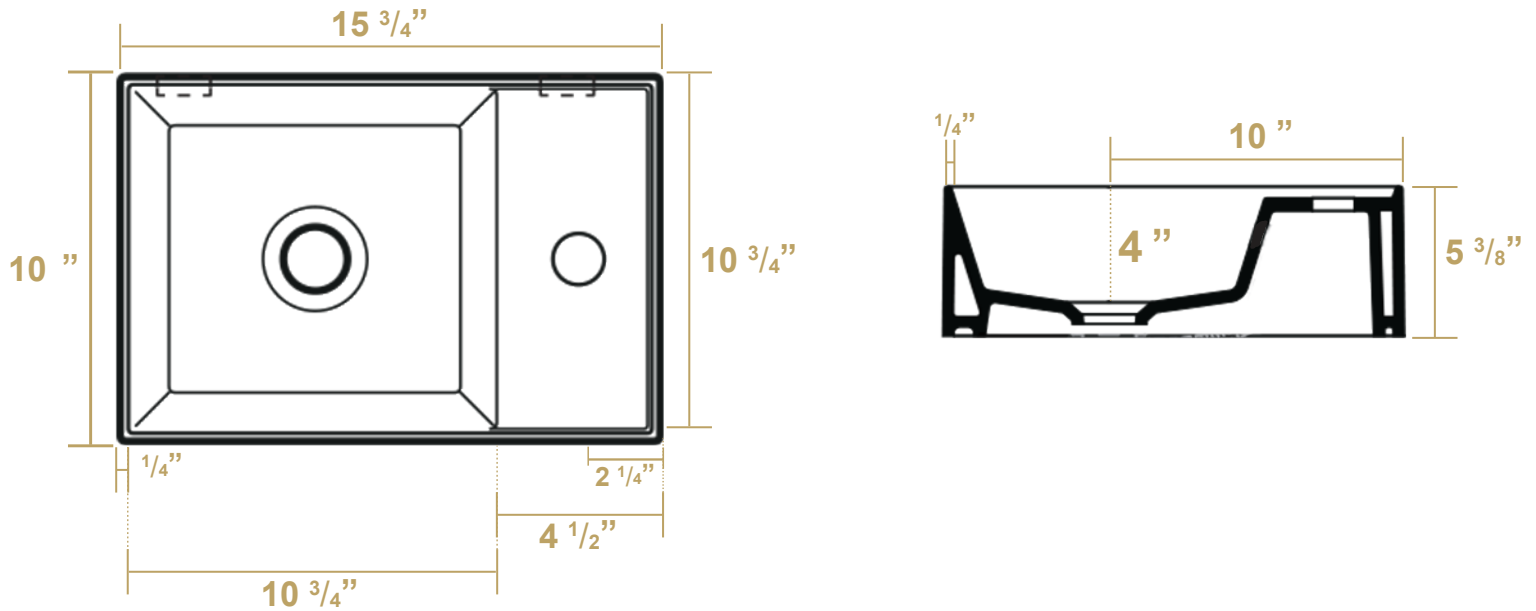

B-AG40

Overall Dimensions

$15 \frac{3}{4}'' \times 10 \frac{3}{4}'' \times 5 \frac{3}{8}''$

Inside Dimensions

$10 \frac{3}{4}'' \times 10'' \times 4''$

Britannia

LIVE WITH STYLE!