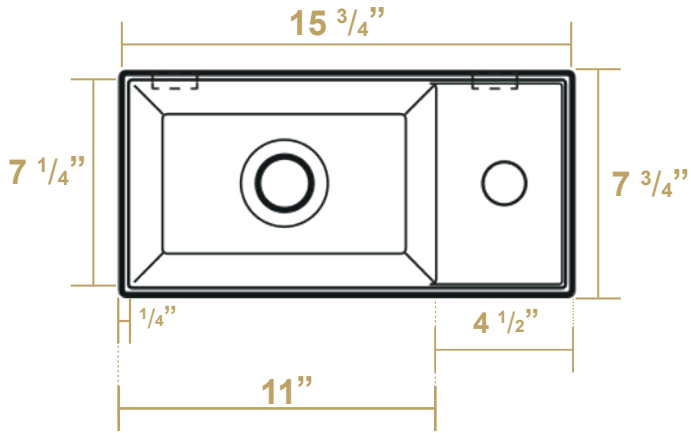

### Overall Dimensions

15 3/4" x 7 3/4" x 5 1/4"

### Inside Dimensions

11" x 7 1/4" x 4"

Britannia

LIVE WITH STYLE!