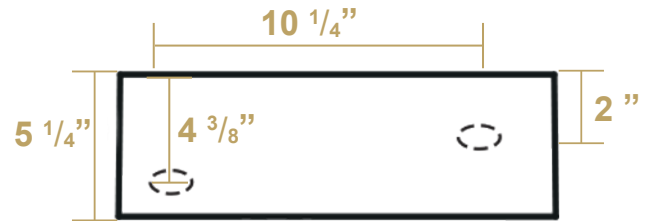

### Overall Dimensions

15 3/4" x 7 3/4" x 5 1/4"

### Inside Dimensions

11" x 7 1/4" x 4"

Britannia

LIVE WITH STYLE!