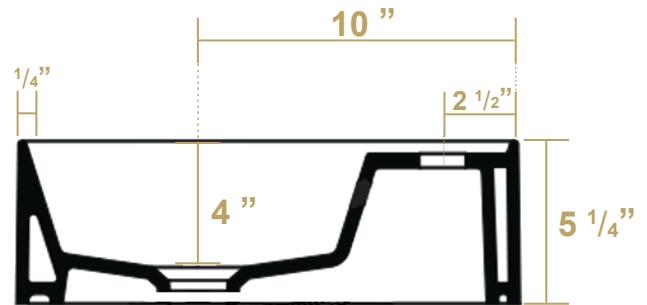

### Overall Dimensions

15 3/4" x 7 3/4" x 5 1/4"

### Inside Dimensions

11" x 7 1/4" x 4"

Britannia

LIVE WITH STYLE!