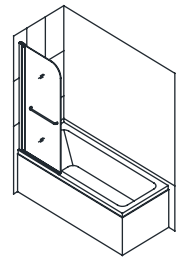

AquaSwing

1. AquaSwing Towel Bar in Chrome Finish
2. AquaSwing Full Length Pivot Hinge in Chrome Finish
3. AquaSwing Full Length Pivot Hinge in Chrome Finish

1

2

3

Description

The DreamLine AquaSwing is a frameless pivot tub screen door with a contemporary European flair to enhance the appearance of your bathroom. The design offers a clean, elegant and open look to complement your décor. Clean lines and a continuous hinge of the AquaSwing add style and create an open, inviting shower space. Choose DreamLine for the ultimate solution for your shower project!

Features

- Continuous self-centering pivot allows rotation into and out of the bathtub
- Configuration consists of Single Panel Door and an optional Extender or Return panel
- Frameless glass design for an unobstructed look
- Reversible for a right or left door opening to fit your specific layout
- Convenient towel bar handle
- Anodized aluminum wall profile allows up to 3/8" adjustment for out-of-plumb (uneven walls)
- Quality 1/4" (6mm) thick ANSI certified clear tempered glass
- Available in Chrome Finish
- **Professional installation recommended**

AquaSwing

Configuration 1
(Tub)

SKU	H	W	Panel Height	Panel Width	Chrome Hardware -01
SHDR-3734580	58"	34"	--	--	\$384.00

Configuration 2
(Tub)

SKU	H	W	Panel Height	Panel Width	Chrome Hardware -01
SHDR-3734580-EX	58"	34"	58"	9"	\$492.00

Configuration 3
(Tub)

SKU	H	W	Panel Height	Panel Width	Chrome Hardware -01
SHDR-3734580-RT	58"	34"	58"	30"	\$608.00

AquaSwing Tub Door

-01
Chrome Hardware

- Notes**
- Visit www.DreamLine.com/showers.asp for exact product dimensions and technical information
 - Plumbing codes vary by state. DreamLine® is not responsible for plumbing code compliance
 - These models does not extend from wall to wall. Careful consideration should be given to the direction of the shower head.
 - Professional installation recommended