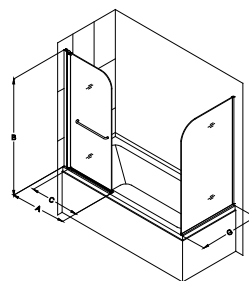

Features

- Continuous self-centering pivot allows rotation into and out of the bathtub
- Configuration consists of Single Panel Door and an optional Extender or Return panel
- Frameless glass design for an unobstructed look
- Reversible for a right or left door opening to fit your specific layout
- Convenient towel bar handle
- Anodized aluminum wall profile allows up to 3/8" adjustment for out-of-plumb (uneven walls)
- Quality 1/4" (6mm) thick ANSI certified clear tempered glass
- Available in Chrome Finish
- **Professional installation recommended**

AquaSwing

Configuration 1
(Tub)

SKU	H	W	Panel Height	Panel Width	Chrome Hardware -01
SHDR-3734580	58"	34"	--	--	\$384.00

Configuration 2
(Tub)

SKU	H	W	Panel Height	Panel Width	Chrome Hardware -01
SHDR-3734580-EX	58"	34"	58"	9"	\$492.00

Configuration 3
(Tub)

SKU	H	W	Panel Height	Panel Width	Chrome Hardware -01
SHDR-3734580-RT	58"	34"	58"	30"	\$608.00

AquaSwing Tub Door

-01
Chrome Hardware

- Notes**
- Visit www.DreamLine.com/showers.asp for exact product dimensions and technical information
 - Plumbing codes vary by state. DreamLine® is not responsible for plumbing code compliance
 - These models does not extend from wall to wall. Careful consideration should be given to the direction of the shower head.
 - Professional installation recommended