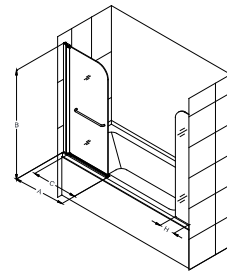

Features

- Continuous self-centering pivot allows rotation into and out of the bathtub
- Configuration consists of Single Panel Door and an optional Extender or Return panel
- Frameless glass design for an unobstructed look
- Reversible for a right or left door opening to fit your specific layout
- Convenient towel bar handle
- Anodized aluminum wall profile allows up to 3/8" adjustment for out-of-plumb (uneven walls)
- Quality 1/4" (6mm) thick ANSI certified clear tempered glass
- Available in Chrome Finish
- **Professional installation recommended**

AquaSwing

Configuration 1
(Tub)

SKU	H	W	Panel Height	Panel Width	Chrome Hardware -01
SHDR-3734580	58"	34"	--	--	\$384.00

Configuration 2
(Tub)

SKU	H	W	Panel Height	Panel Width	Chrome Hardware -01
SHDR-3734580-EX	58"	34"	58"	9"	\$492.00

Configuration 3
(Tub)

SKU	H	W	Panel Height	Panel Width	Chrome Hardware -01
SHDR-3734580-RT	58"	34"	58"	30"	\$608.00

AquaSwing Tub Door

-01
Chrome Hardware

- Notes**
- Visit www.DreamLine.com/showers.asp for exact product dimensions and technical information
 - Plumbing codes vary by state. DreamLine® is not responsible for plumbing code compliance
 - These models does not extend from wall to wall. Careful consideration should be given to the direction of the shower head.
 - Professional installation recommended