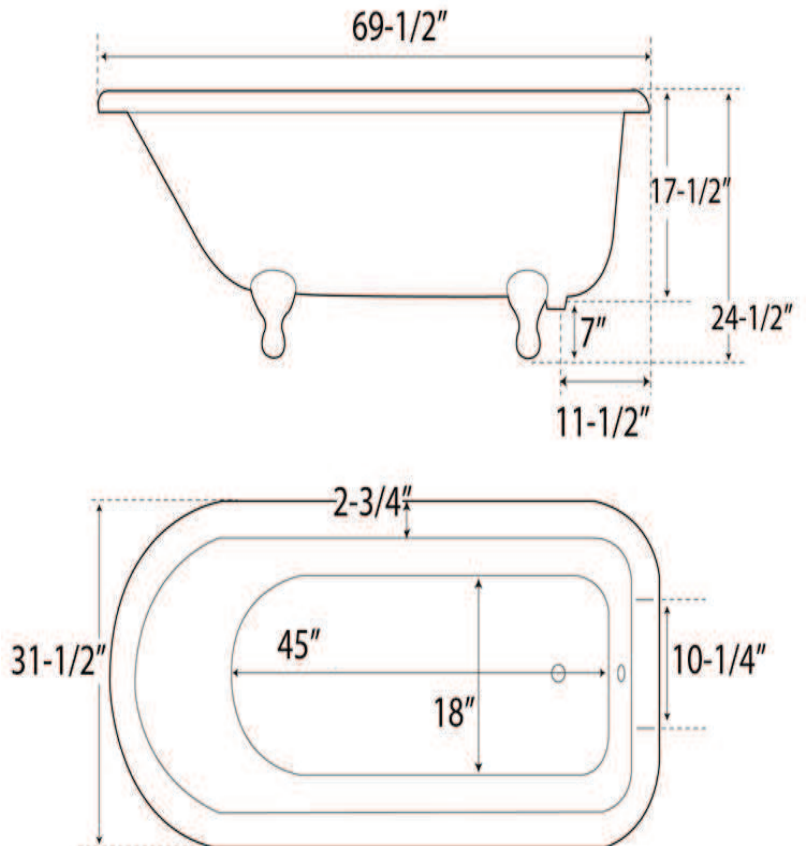

**BEAUMONT  
70" ACRYLIC  
ROLL TOP TUB**

Cat. No.  
ATR7H70I

L: 69 1/2"  
W: 31 1/2"  
H: 24 1/2"

Water depth: 14 1/4" to overflow

**The following is recommended for ATR7H tubs:**

- Rim-mounted faucets: part #4601 or 7529
- Straight bath supplies: part #5577
- Leg tub drain: part #5599E

Gallon Capacity: 35  
Shipping Weight: 375 lbs.  
Empty Weight: 150 lbs.  
Filled Weight: 443 lbs.

**Features:**

- ▶ Acrylic construction for lighter weight
- ▶ Imperial feet available in 4 finishes
- ▶ 7" centers in tub deck
- ▶ Tub feet are attached and leveled before shipment.
- ▶ Tub is thoroughly inspected before shipment

**Feet Finishes:**

**BN** Brushed Nickel                      **PB** Polished Brass  
**CP** Polished Chrome                    **ORB** Oil Rubbed Bronze

Dimensions of fixture are nominal and specifications subject to change without notice.